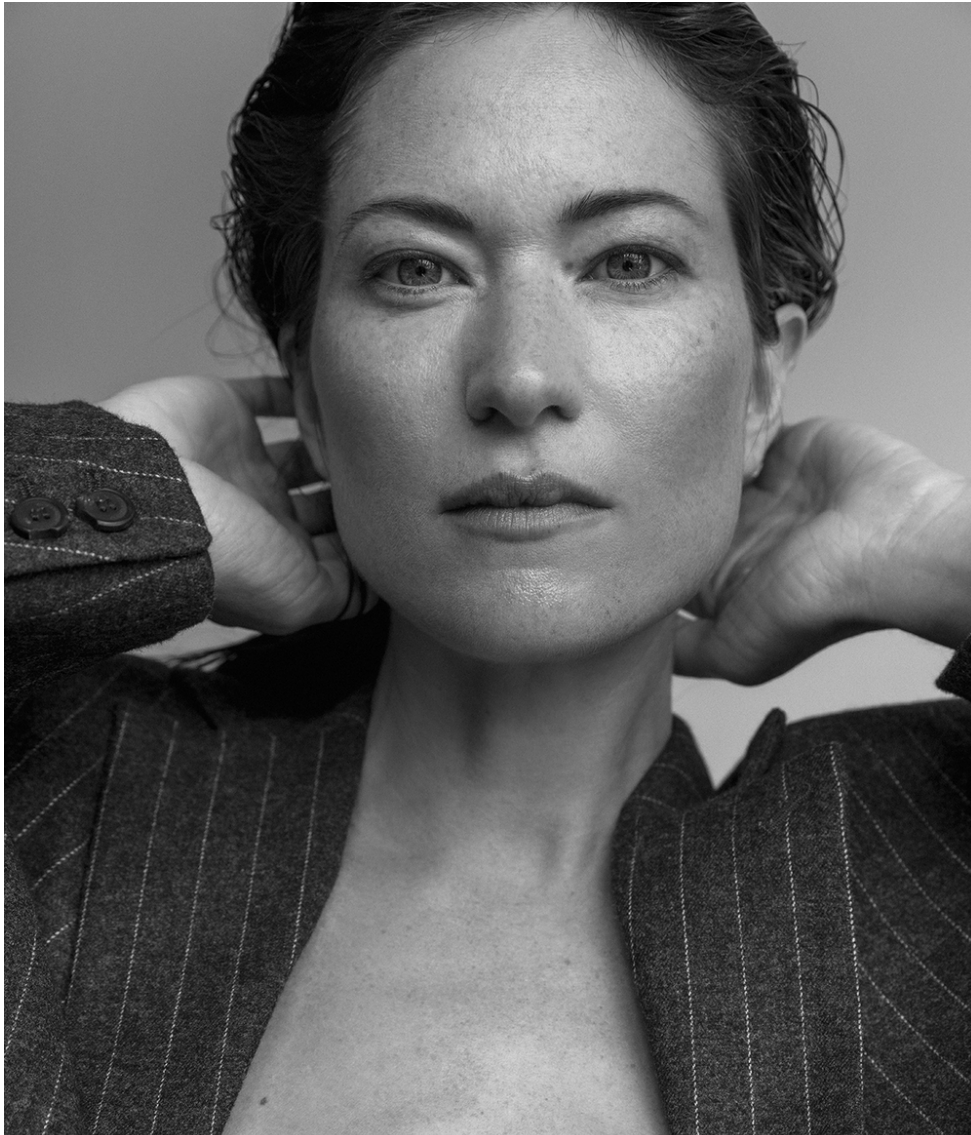

height	172	bust	84	dress	34
hair	brown	waist	62	bra	B75
eyes	blue	hips	89	shoes	38

misha nova

tune models

+ 49 171 990 94 32

mail@tune-models.com

tune-models.com

#tunefamily