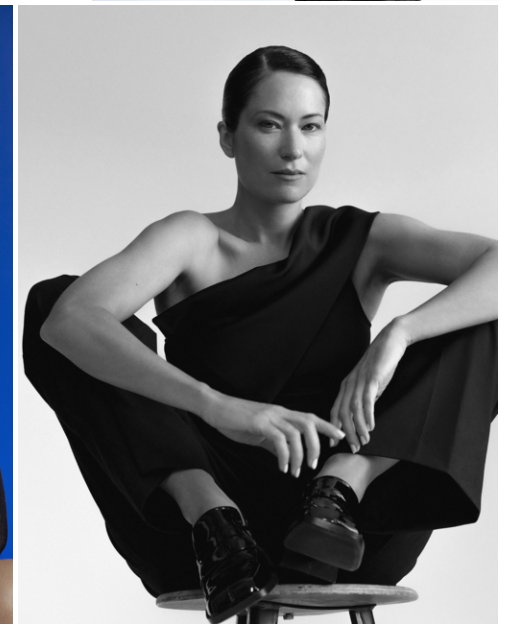

height	172	bust	84	dress	34
hair	brown	waist	62	bra	B75
eyes	blue	hips	89	shoes	38

misha nova

tune models

+ 49 171 990 94 32

mail@tune-models.com

tune-models.com

#tunefamily