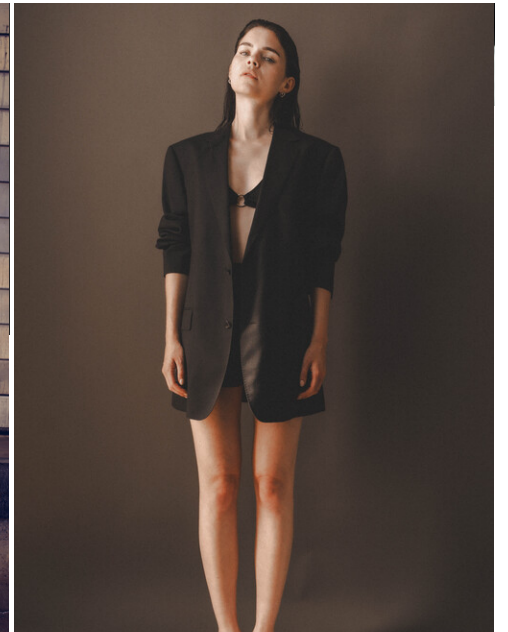

height	178	bust	78	dress	34/
hair	brown	waist	60	bra	a75
eyes	blue	hips	88	shoes	39

kati seluga

tune models

mail@tune-models.com

tune-models.com

+ 49 171 990 94 32

#tunefamily