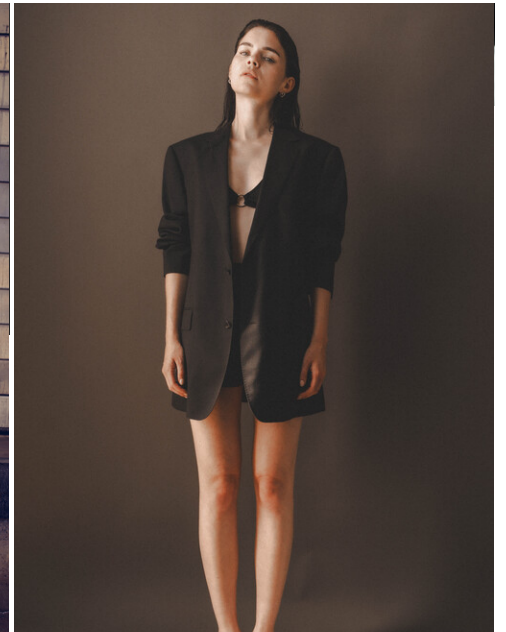

height	178	bust	78	dress	34/
hair	brown	waist	60	bra	a75
eyes	blue	hips	88	shoes	39

kati seluga

tune models

mail@tune-models.com

tune-models.com

+ 49 171 990 94 32

#tunefamily