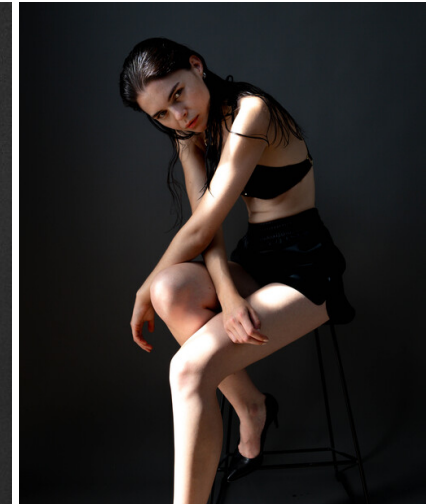

height	178	bust	78	dress	34/
hair	brown	waist	60	bra	a75
eyes	blue	hips	88	shoes	39

kati seluga

tune models

mail@tune-models.com

tune-models.com

+ 49 171 990 94 32

#tunefamily