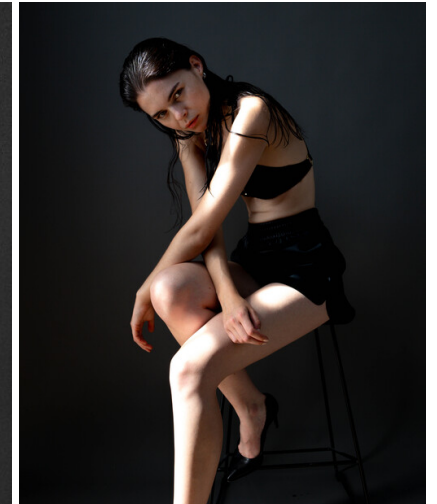

height	178	bust	78	dress	34/
hair	brown	waist	60	bra	a75
eyes	blue	hips	88	shoes	39

kati seluga

tune models

mail@tune-models.com

tune-models.com

+ 49 171 990 94 32

#tunefamily