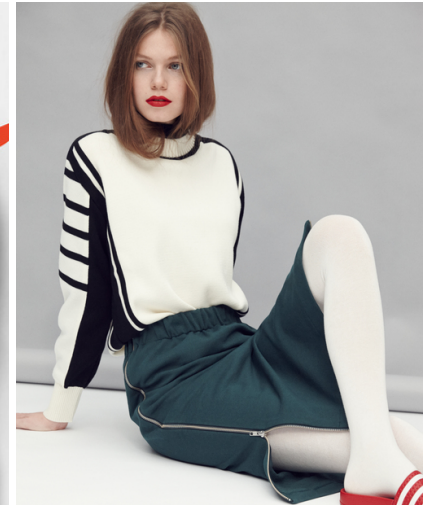

carolin miller

| | | | | | |
|--------|------------|-------|----|-------|-----|
| height | 177 | bust | 80 | dress | 36/ |
| hair | lightbrown | waist | 62 | bra | a75 |
| eyes | blue | hips | 91 | shoes | 38 |