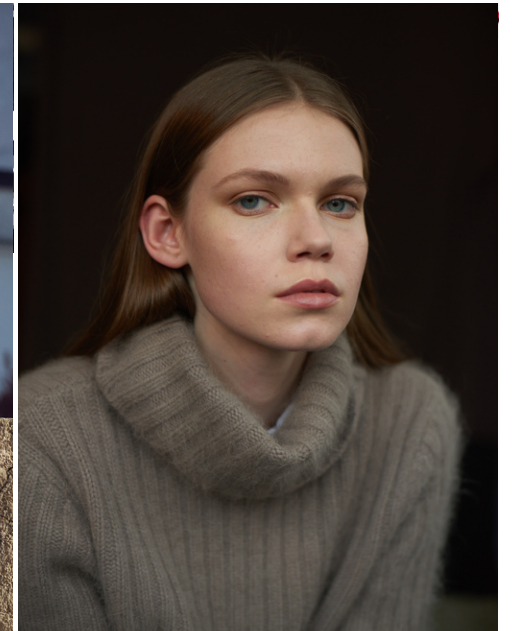

carolin miller

| | | | | | |
|--------|------------|-------|----|-------|-----|
| height | 177 | bust | 80 | dress | 36/ |
| hair | lightbrown | waist | 62 | bra | a75 |
| eyes | blue | hips | 91 | shoes | 38 |