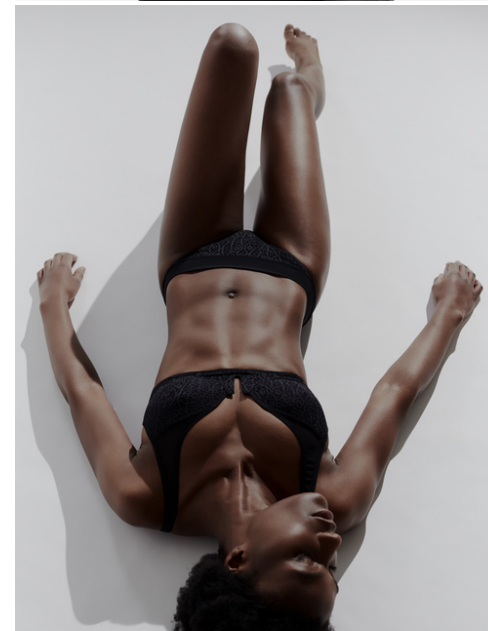

height	175	bust	82	dress	34/36
hair	black	waist	63	bra	a75
eyes	black	hips	89	shoes	40,5

lorraine

tune models

mail@tune-models.com

tune-models.com

+ 49 171 990 94 32

#tunefamily