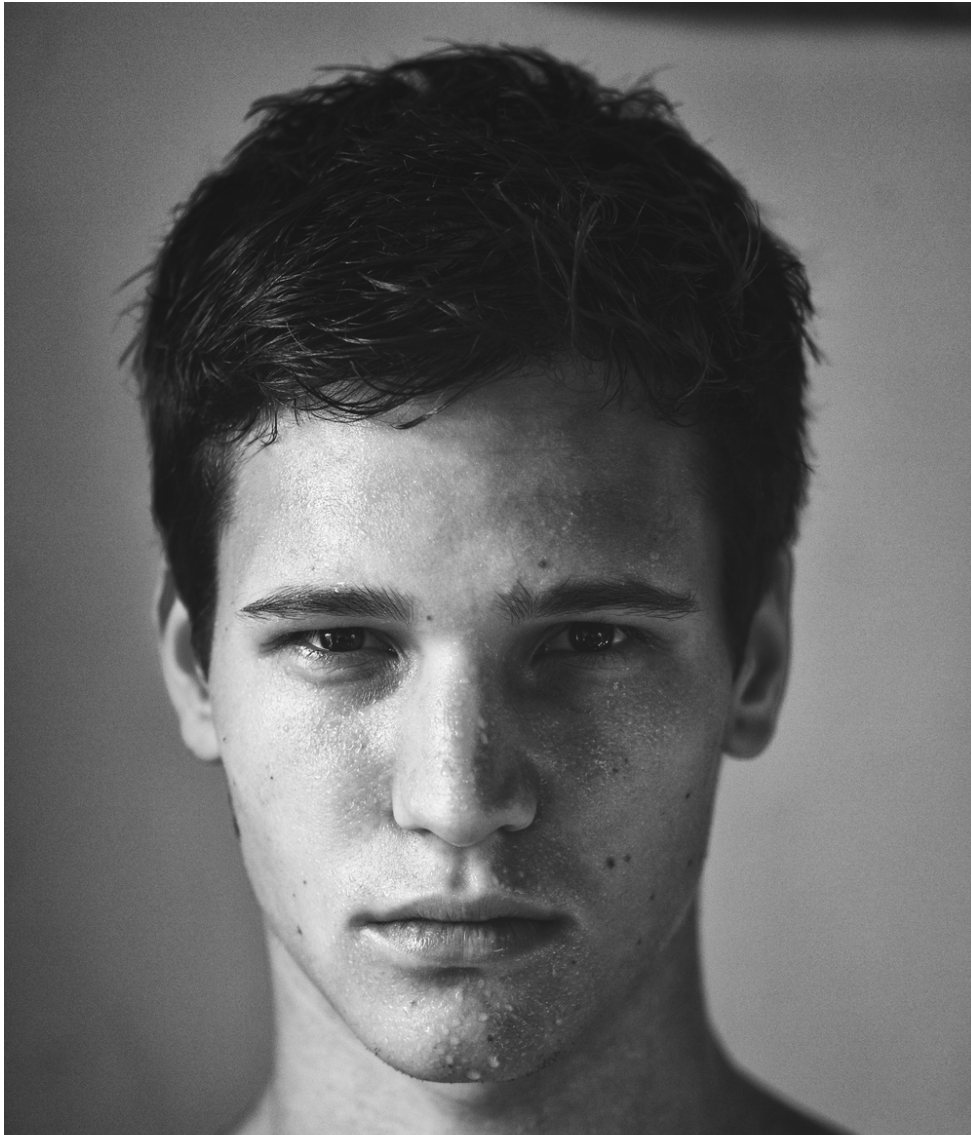

height	187	chest	94	dress	48
hair	brown	waist	77	collar	38
eyes	brown	hips	94	shoes	44

wincent weiss

tune models

mail@tune-models.com

tune-models.com

+ 49 171 990 94 32

#tunefamily