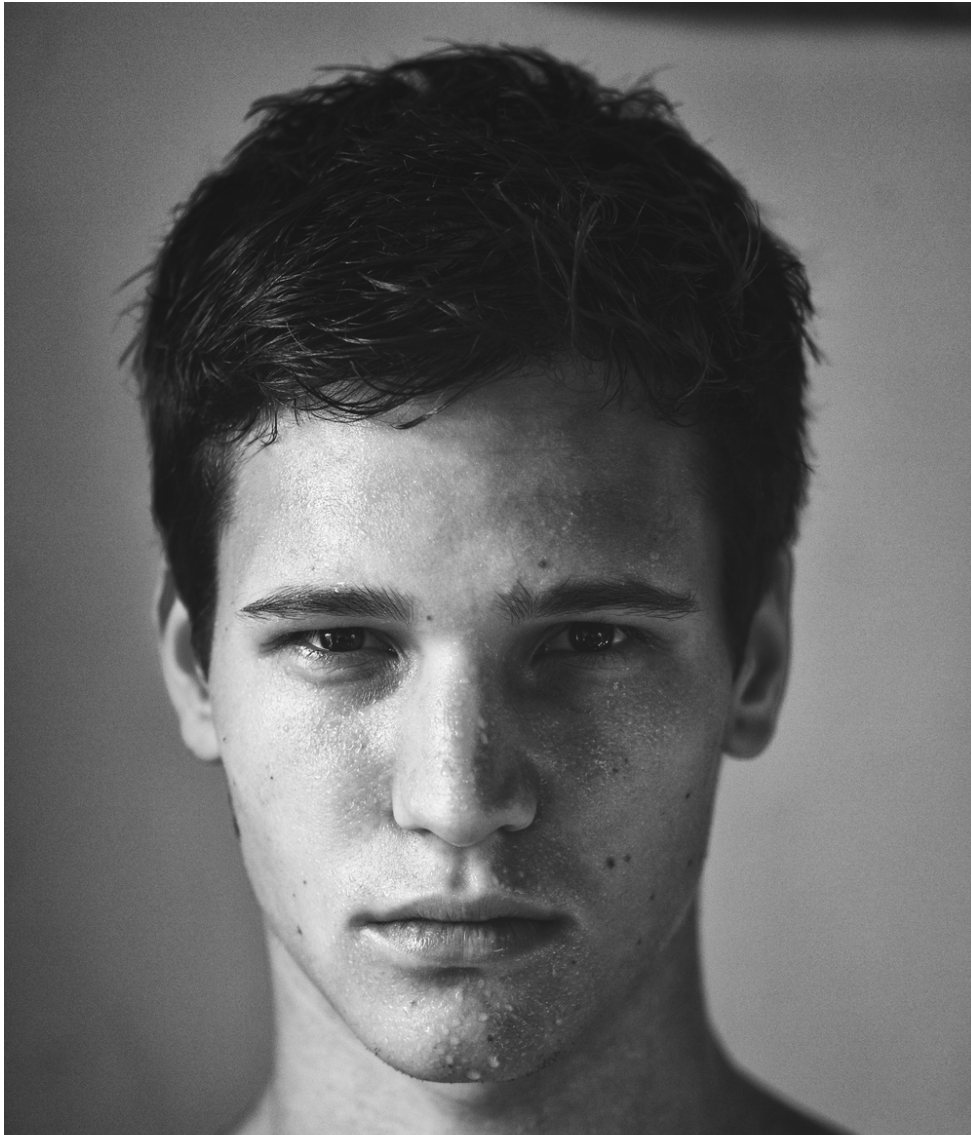

height	187	chest	94	dress	48
hair	brown	waist	77	collar	38
eyes	brown	hips	94	shoes	44

wincent weiss

tune models

+ 49 171 990 94 32

mail@tune-models.com

tune-models.com

#tunefamily