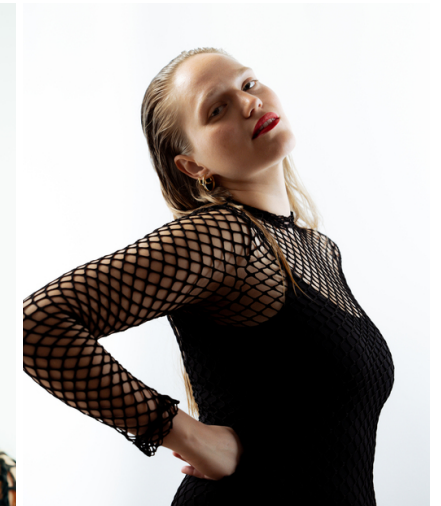

height	180	bust	95	dress	40/
hair	blonde	waist	78	bra	c75
eyes	bluegreen	hips	100	shoes	38

melina vogel

tune models

+ 49 171 990 94 32

mail@tune-models.com

tune-models.com

#tunefamily