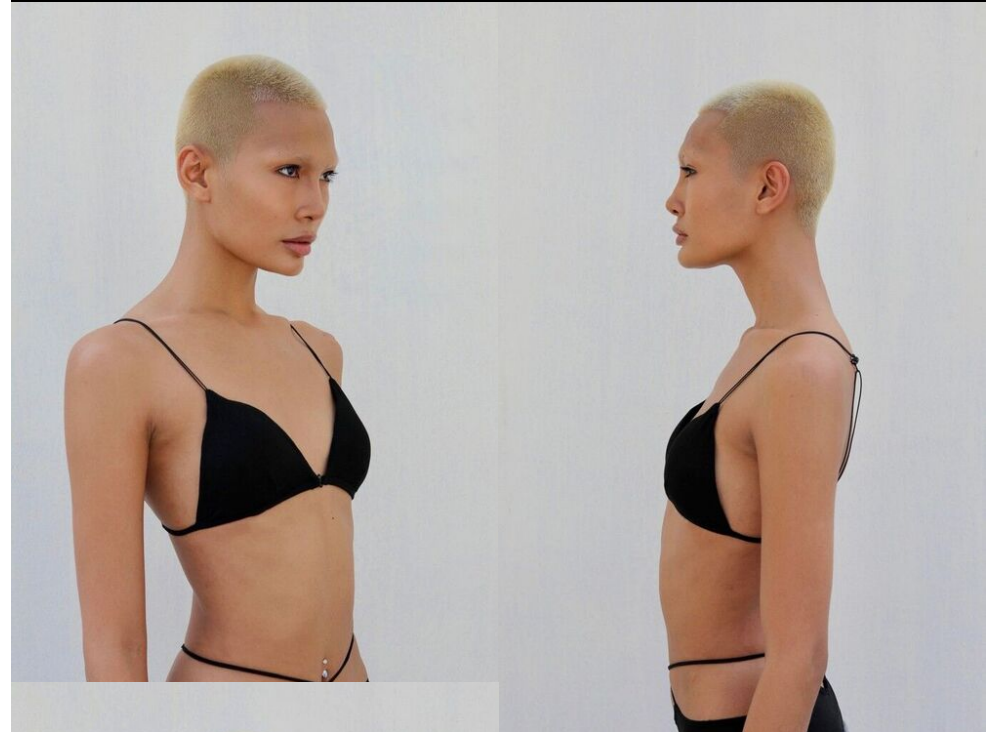

tune models

mail@tune-models.com

tune-models.com

+ 49 171 990 94 32

#tunefamily