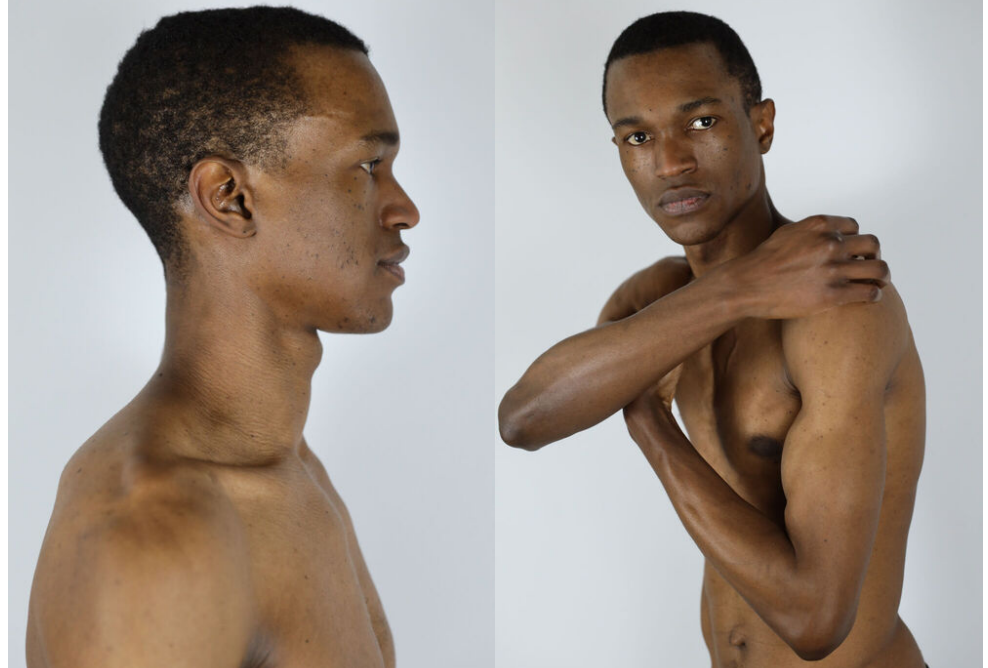

alejandro ravven

tune models

+ 49 171 990 94 32

mail@tune-models.com

tune-models.com

#tunefamily

alejandro ravven

tune models