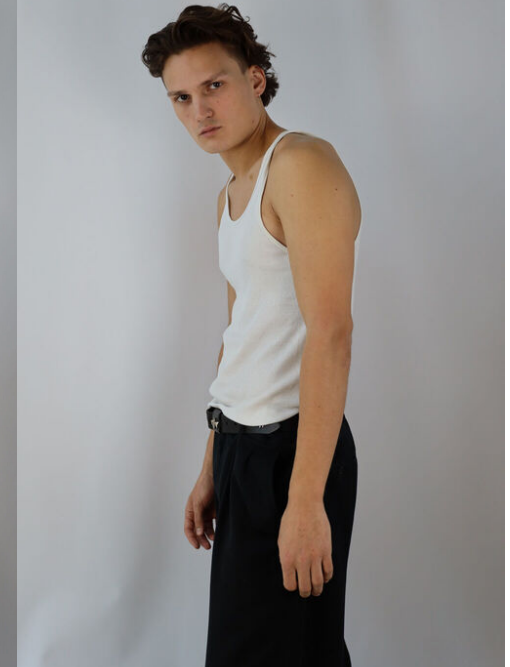

tune models

mail@tune-models.com

tune-models.com

+ 49 171 990 94 32

#tunefamily