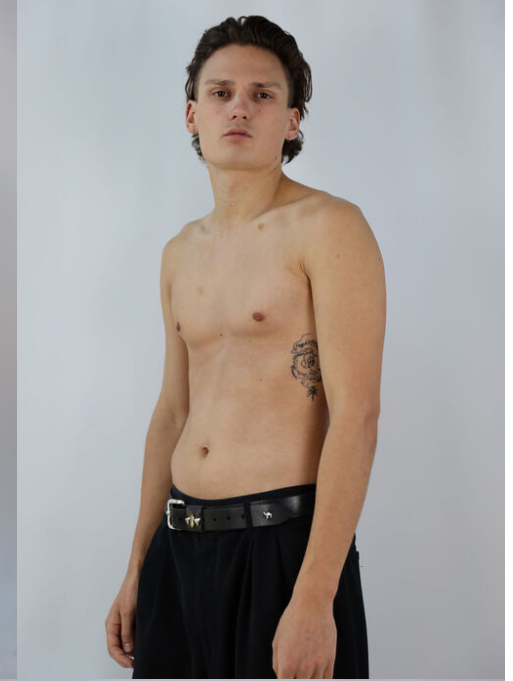

silas wagner

tune models

mail@tune-models.com

tune-models.com

+ 49 171 990 94 32

#tunefamily

silas wagner

tune models