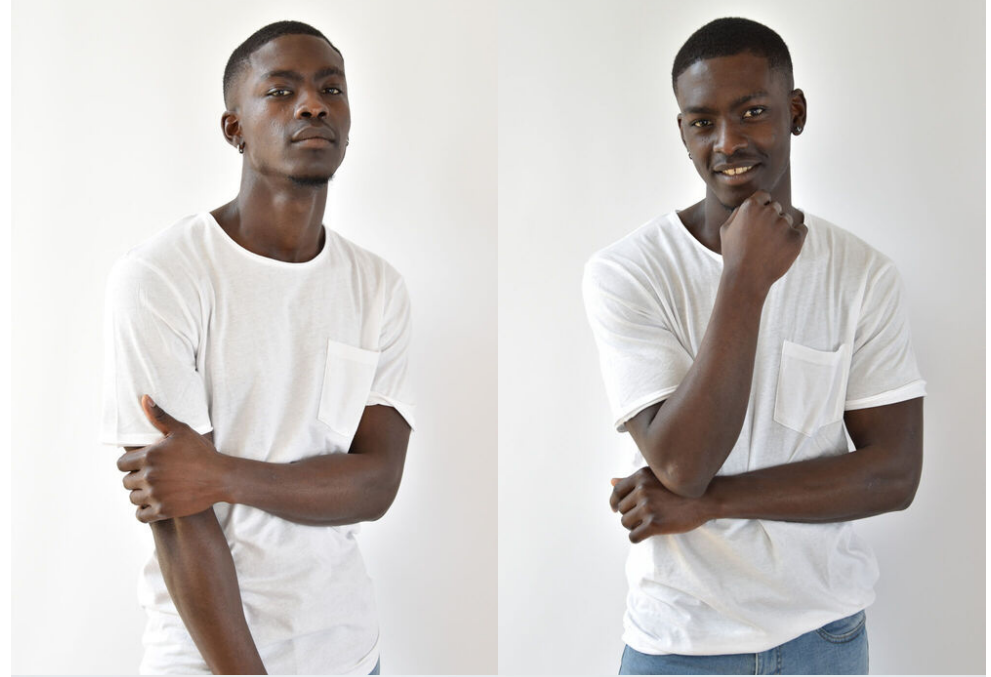

tune models

mail@tune-models.com

tune-models.com

+ 49 171 990 94 32

#tunefamily