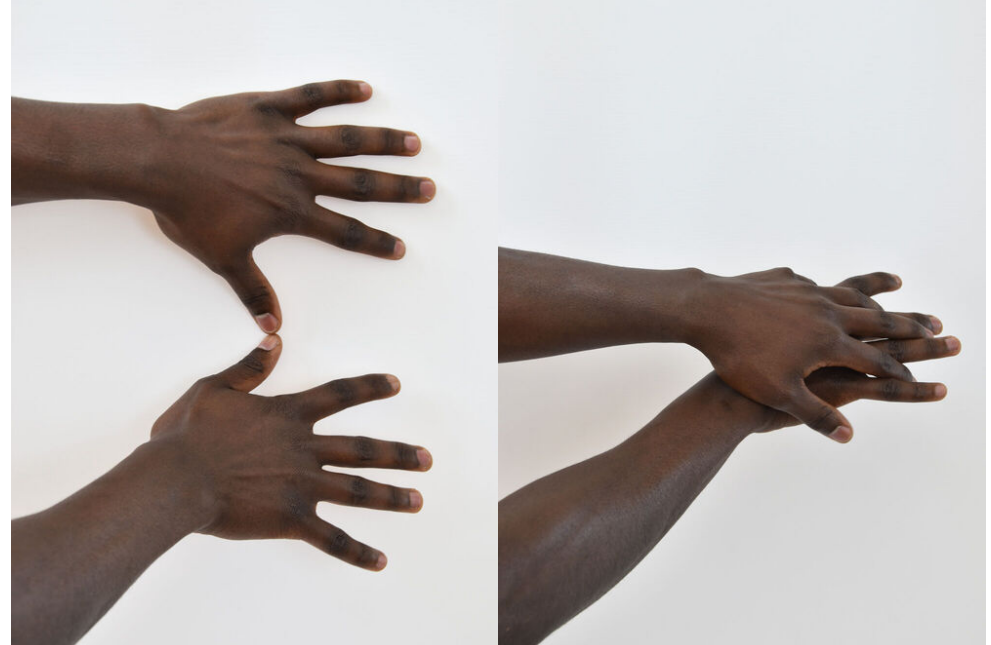

tune models

mail@tune-models.com

tune-models.com

+ 49 171 990 94 32

#tunefamily