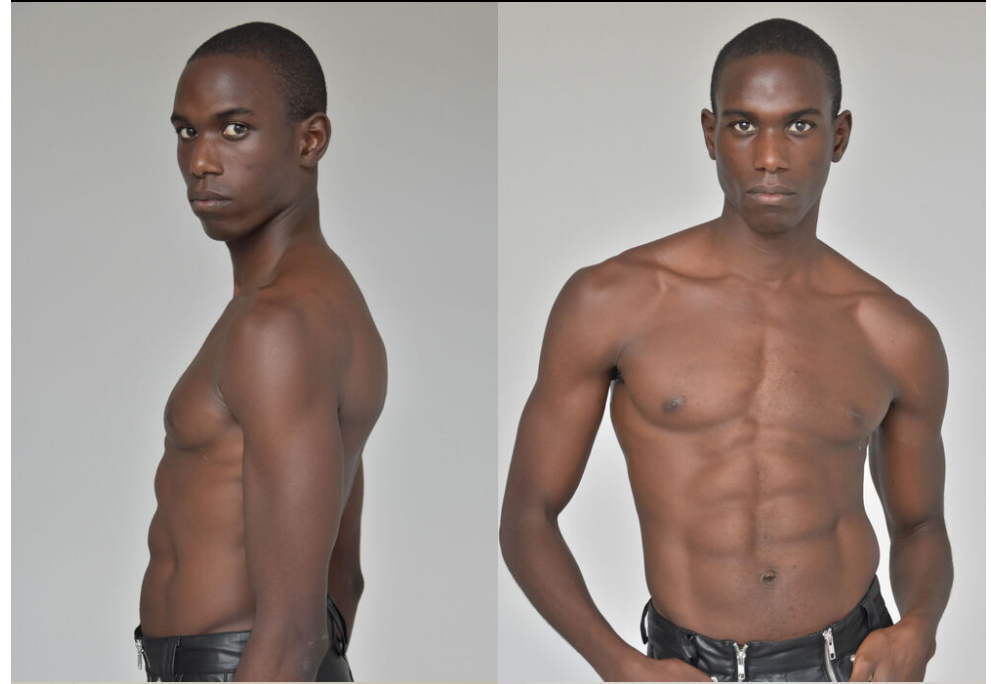

david white

tune models

mail@tune-models.com

tune-models.com

+ 49 171 990 94 32

#tunefamily

david white

tune models