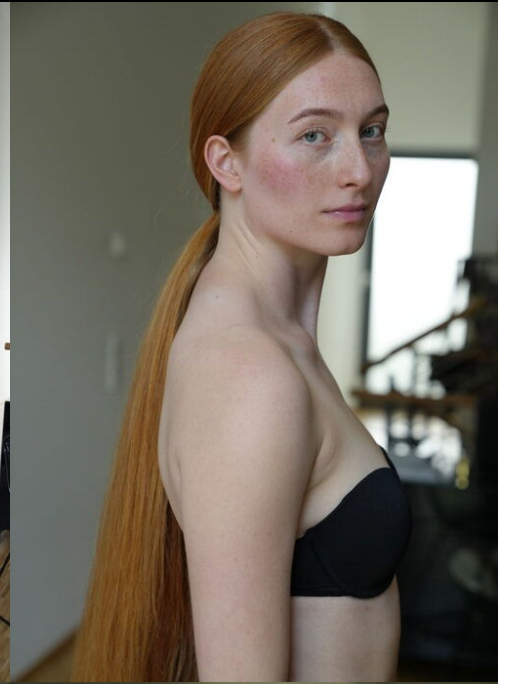

marie magdalena

tune models

mail@tune-models.com

tune-models.com

+ 49 171 990 94 32

#tunefamily

marie magdalena

tune models