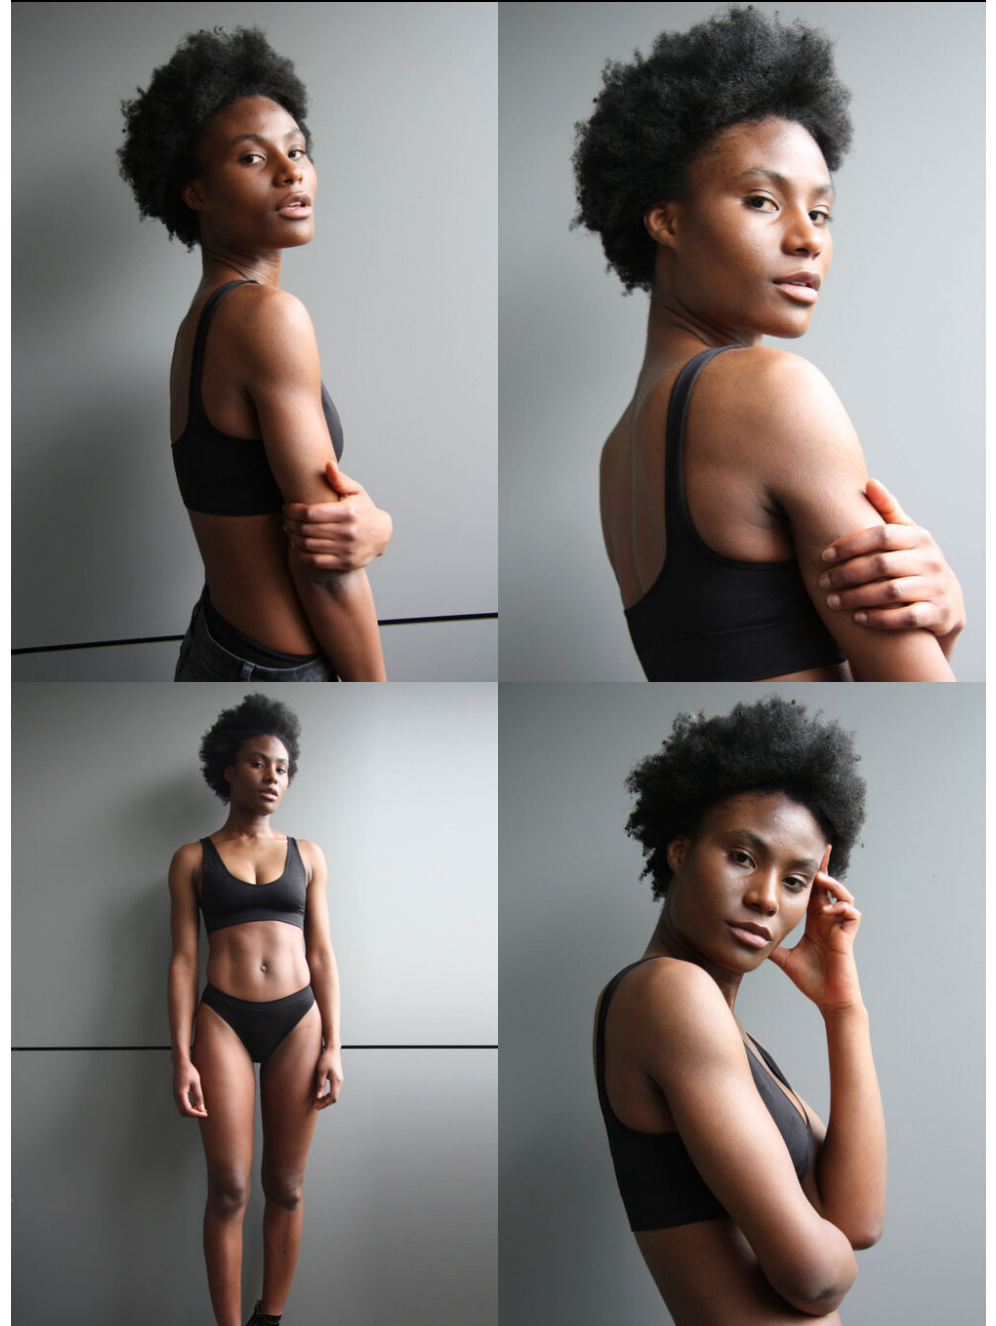

tune models

mail@tune-models.com

tune-models.com

+ 49 171 990 94 32

#tunefamily