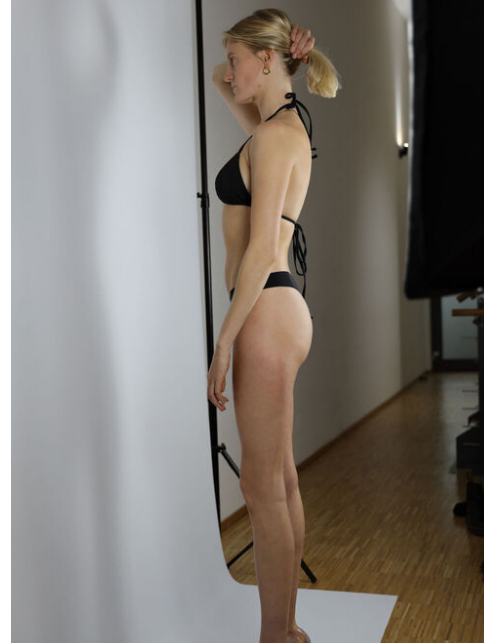

tune models

mail@tune-models.com

tune-models.com

+ 49 171 990 94 32

#tunefamily