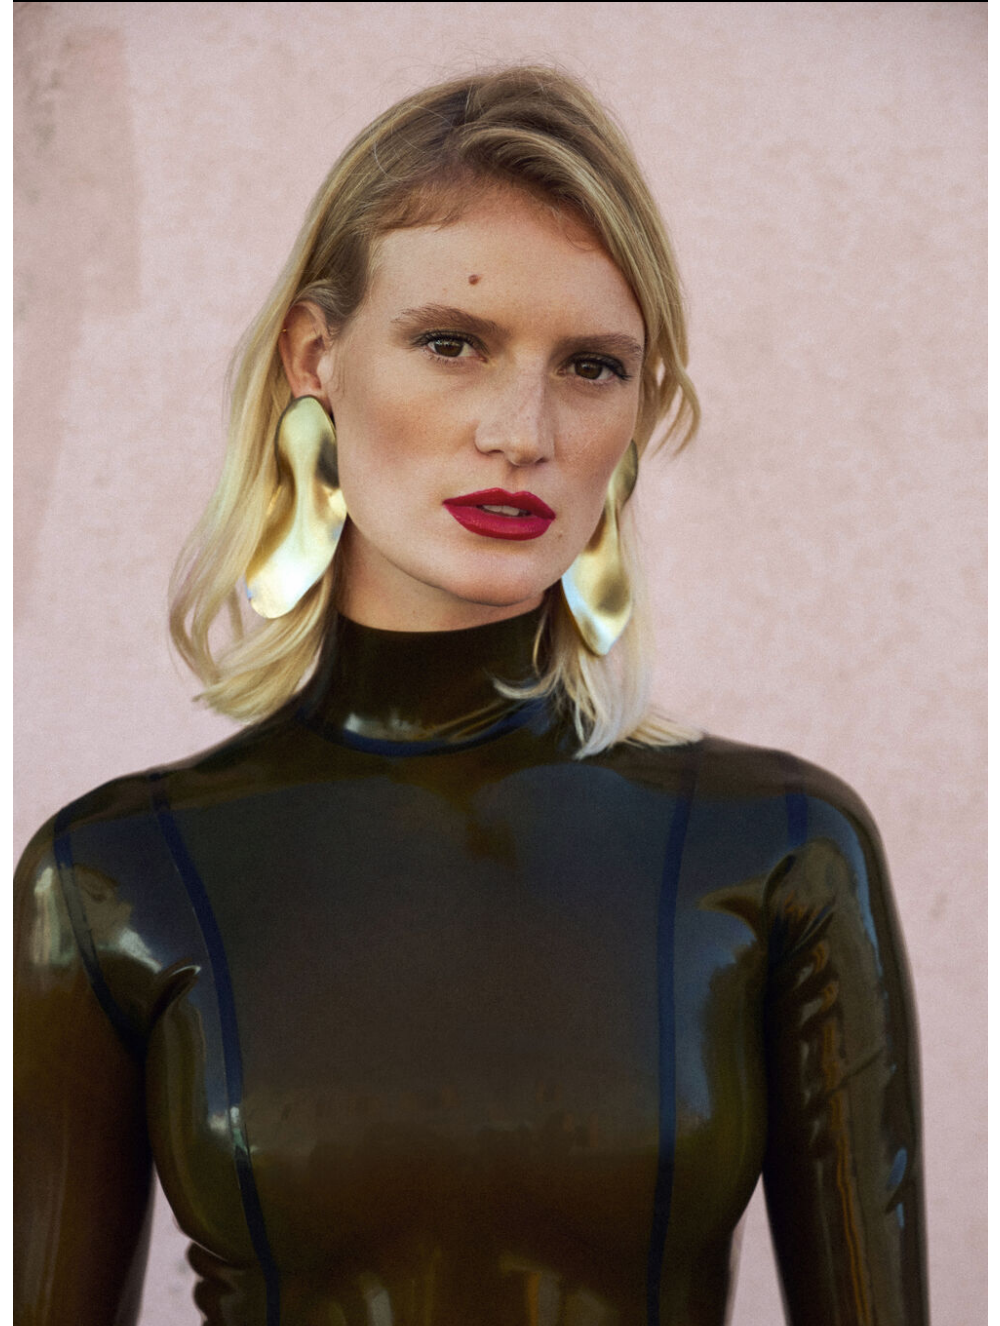

tune models

+ 49 171 990 94 32

mail@tune-models.com

tune-models.com

#tunefamily