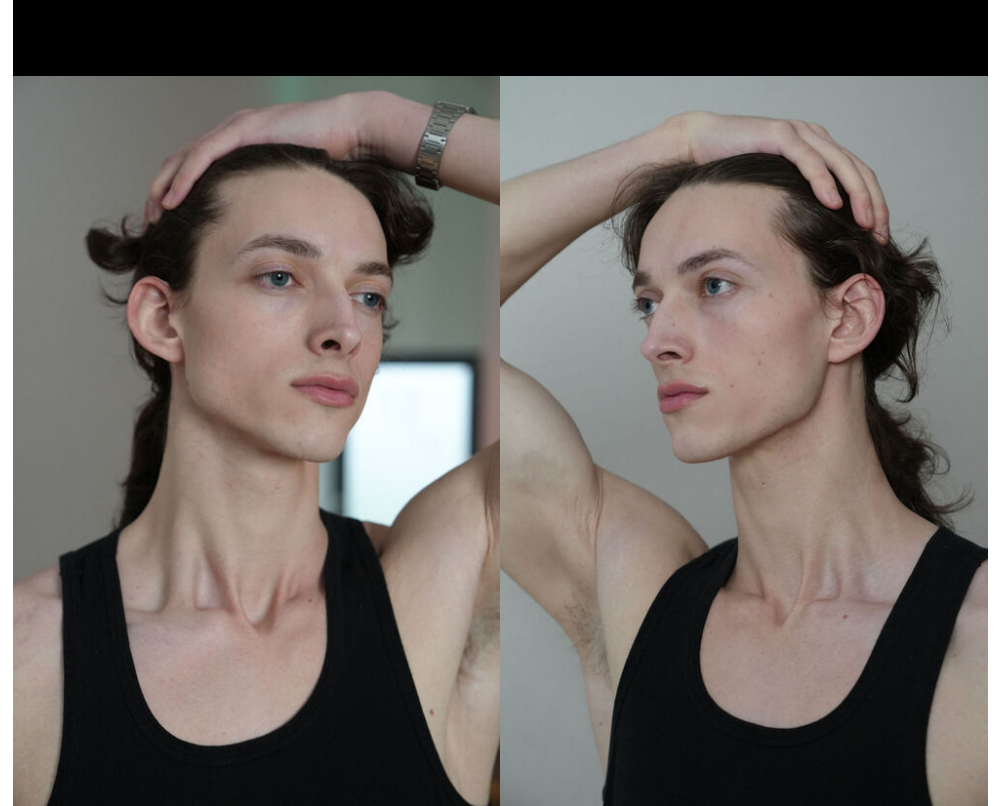

tom pace

tune models

mail@tune-models.com

tune-models.com

+ 49 171 990 94 32

#tunefamily

FACTS & EXPERIENCE

NATIONALITY	GERMAN
ORIGIN	ITALIAN/CROATIAN
LANGUAGES	GERMAN, ENGLISH, ITALIAN
PRONOUN	HE/HIM
NUTRITION	LOW CARB
TALENTS	GUITAR, PIANO
SPORTS	BASKETBALL, BOXING, SOCCER, SWIMMING, DIVING
AGE	22y.
ORIGIN	ITALIAN-CROATIAN