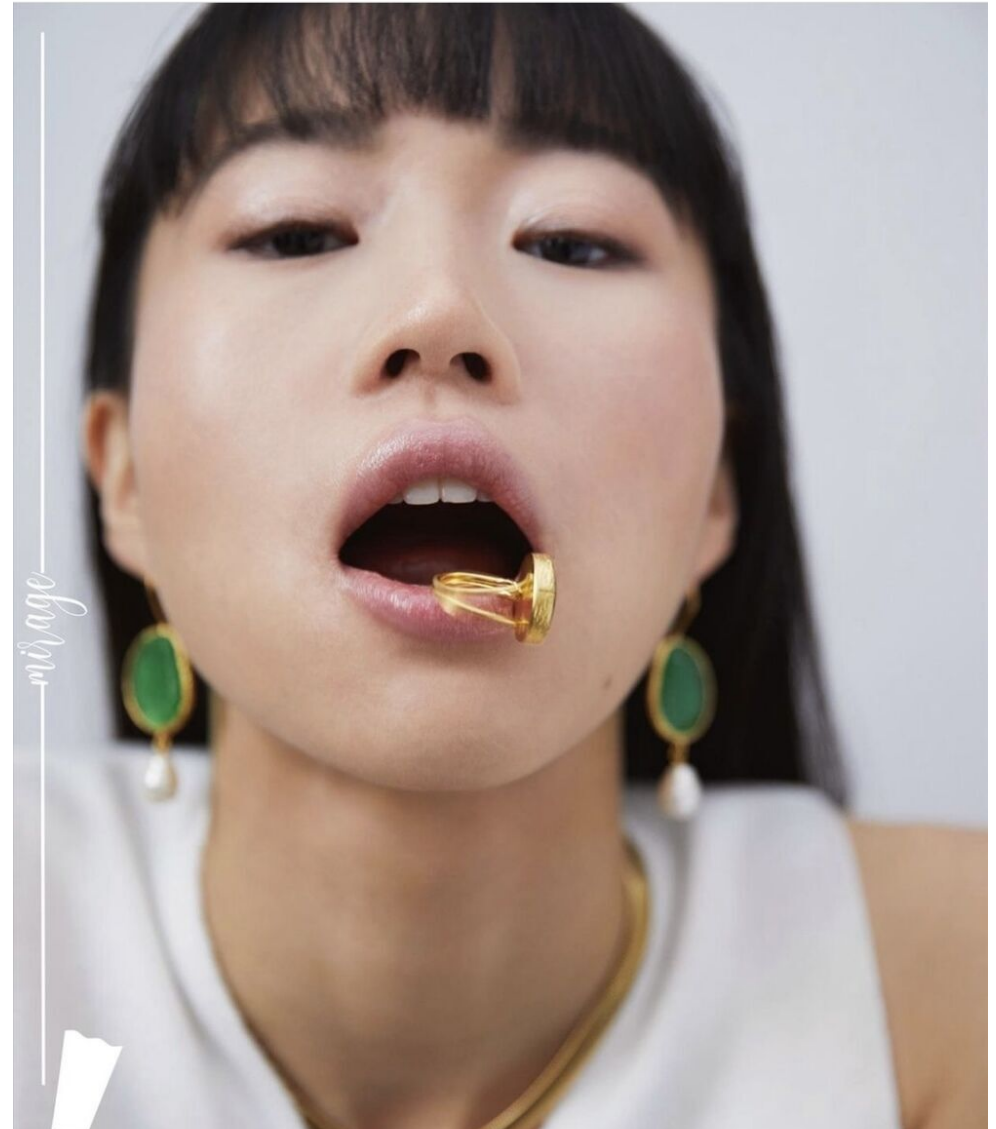

height	170	bust	84	dress	34/
hair	black	waist	58		
eyes	darkbrown	hips	87		

mariko nishino

tune models

+ 49 171 990 94 32

mail@tune-models.com

tune-models.com

#tunefamily

mariko nishino