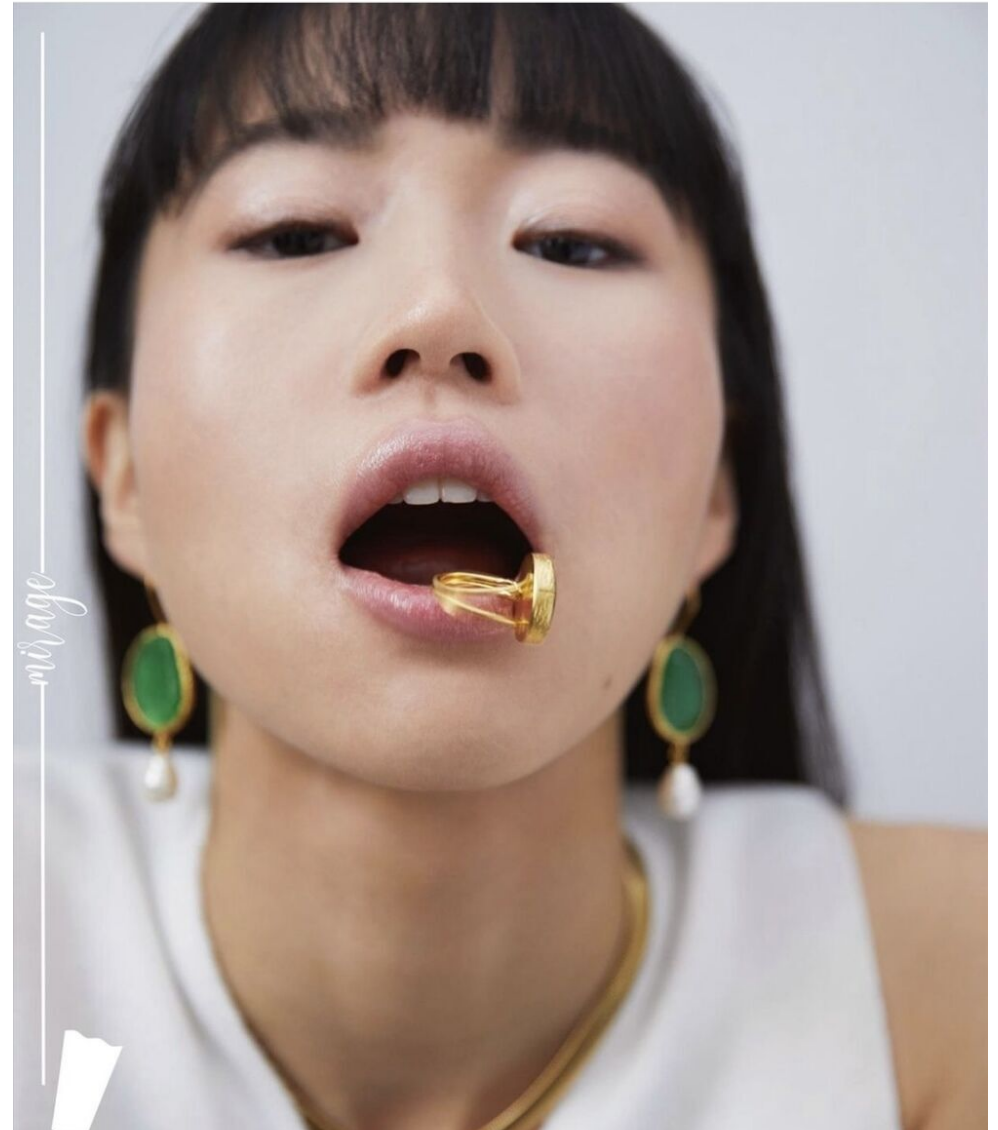

mariko nishino

height	170	bust	84	dress	34/
hair	black	waist	58		
eyes	darkbrown	hips	87	shoes	39

tune models

+ 49 171 990 94 32

mail@tune-models.com

tune-models.com

#tunefamily

mariko nishino