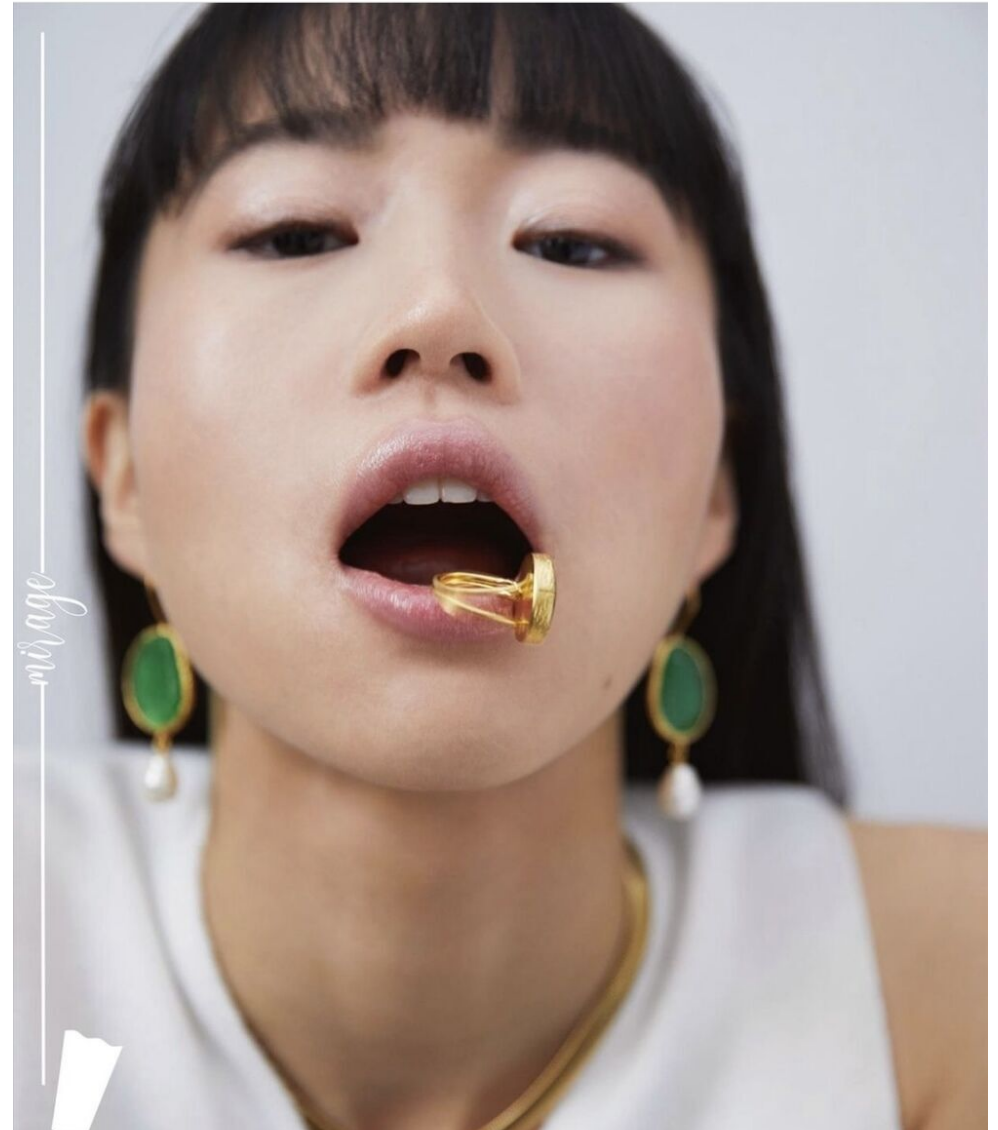

height	170	bust	84	dress	34/
hair	black	waist	58		
eyes	darkbrown	hips	87		

mariko nishino

tune models + 49 171 990 94 32
mail@tune-models.com tune-models.com #tunefamily

mariko nishino

tune models

mail@tune-models.com