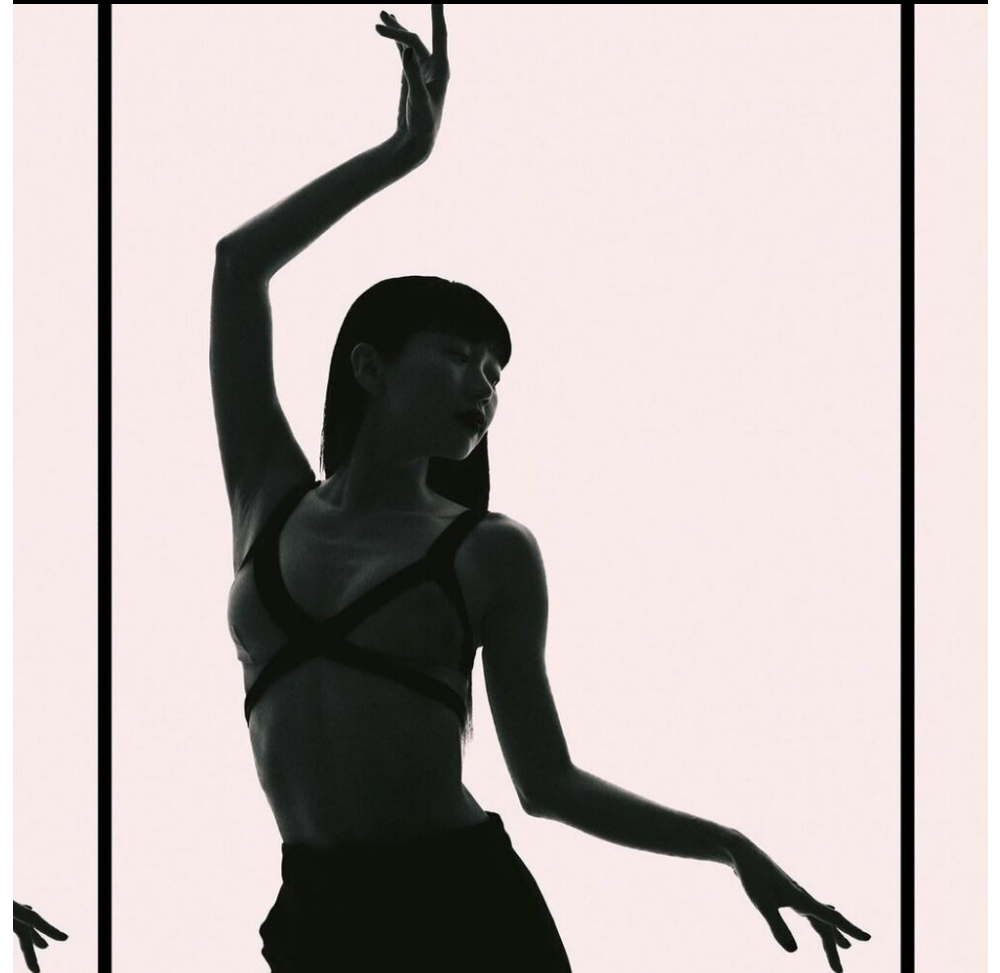

tune models

mail@tune-models.com

tune-models.com

+ 49 171 990 94 32

#tunefamily