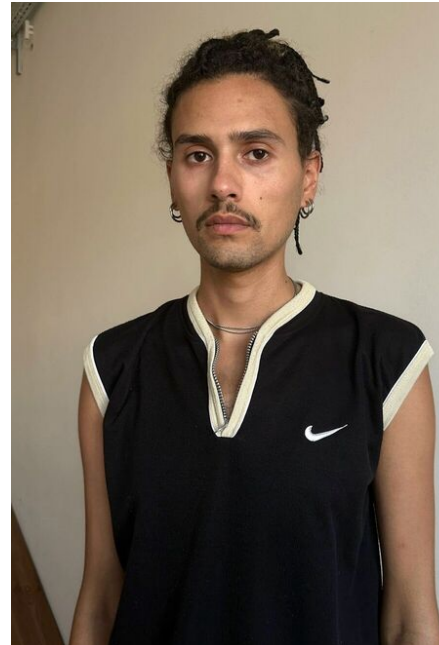

height	189	chest	88	dress	46/48
hair	darkbrown	waist	71	collar	0
eyes	hazel	hips	89	shoes	45

mike schaefer

tune models

+ 49 171 990 94 32

mail@tune-models.com

tune-models.com

#tunefamily

mike schaefer