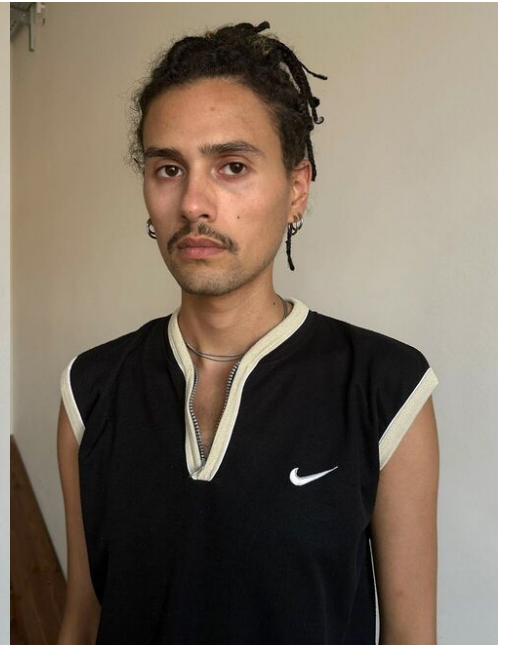

height	189	chest	88	dress	46/48
hair	darkbrown	waist	71	collar	0
eyes	hazel	hips	89	shoes	45

mike schaefer

tune models

+ 49 171 990 94 32

mail@tune-models.com

tune-models.com

#tunefamily

mike schaefer