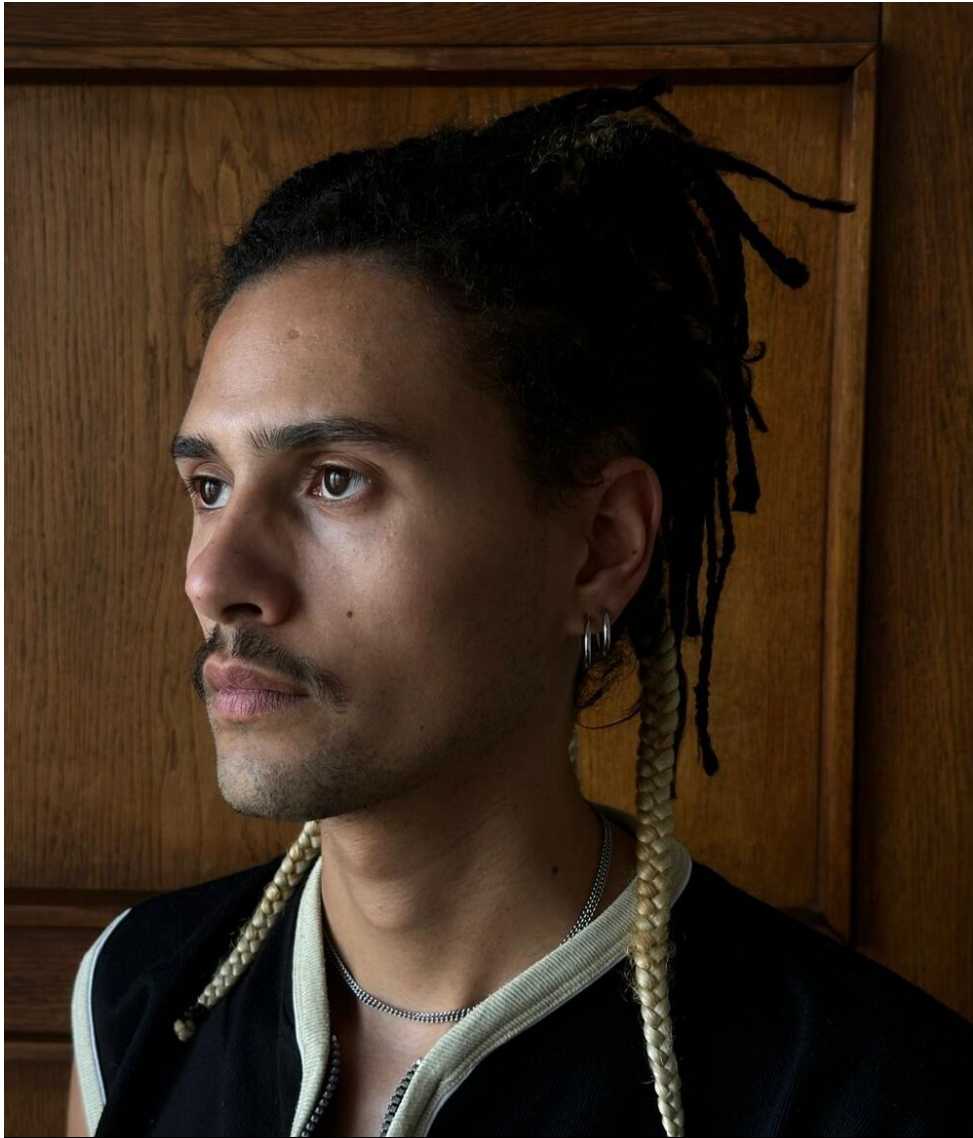

height	189	chest	88	dress	46/48
hair	darkbrown	waist	71	collar	0
eyes	hazel	hips	89	shoes	45

mike schaefer

tune models

+ 49 171 990 94 32

mail@tune-models.com

tune-models.com

#tunefamily

mike schaefer

tune models

mail@tune-models.com

tune-models.com

+ 49 171 990 94 32

#tunefamily

STAY TUNED.

FACTS & EXPERIENCE

NATIONALITY	GERMAN
ORIGIN	GERMAN-ETHIOPIAN
LANGUAGES	GERMAN, ENGLISH, AMHARIC
DRIVERS LICENSE	B
PRONOUN	HE/HIM
NUTRITION	VEGETARIAN & VEGAN
TALENTS	DJ (TECHNO), ACTING, COOKING, SINGING, DANCING
SPORTS	RUNNING, SWIMMING
AGE	28y.
ORIGIN	GERMAN-ETHIOPIAN
MOTHER AGENCY	TUNE MODEL MGMT