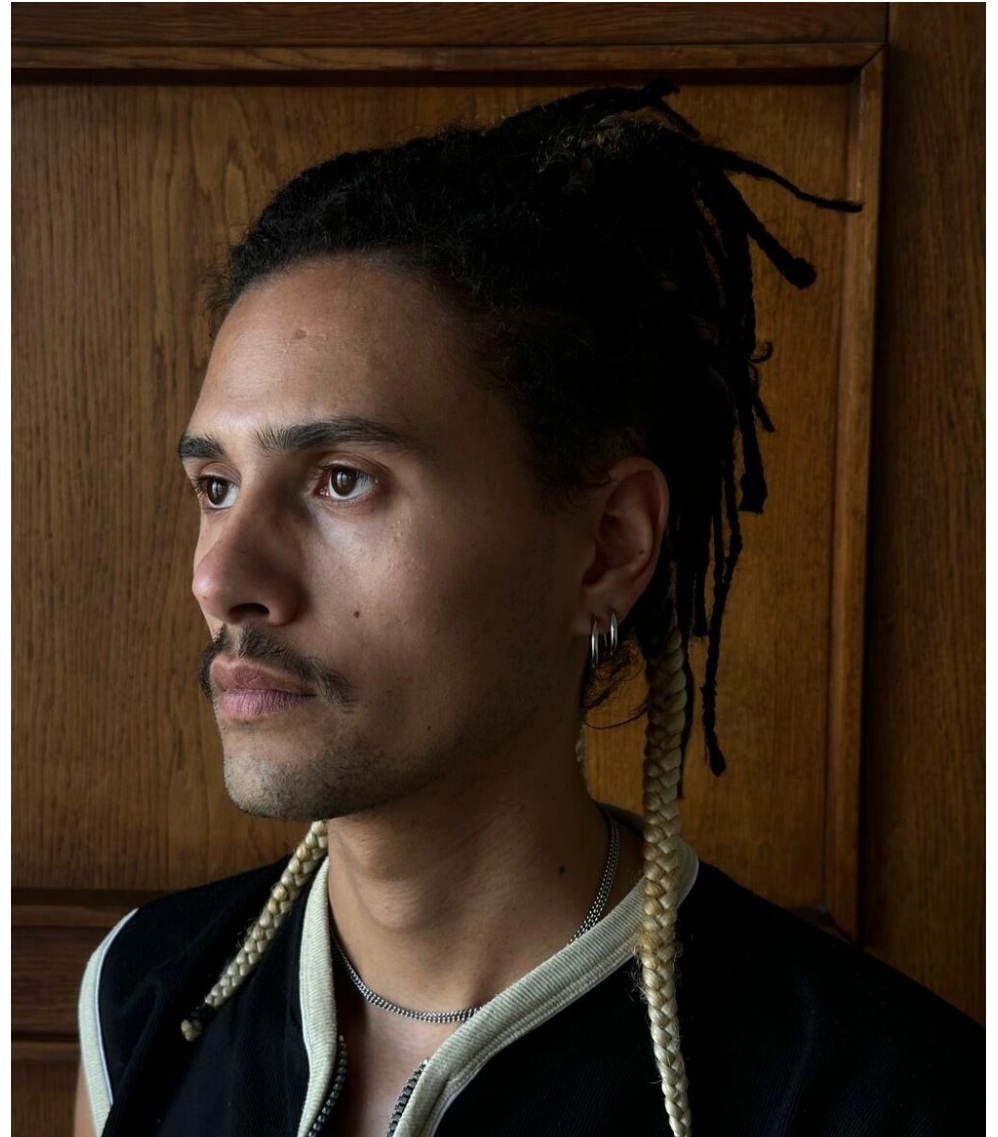

height	189	chest	88	dress	46/48
hair	darkbrown	waist	71	collar	0
eyes	hazel	hips	89	shoes	45

mike schaefer

tune models

+ 49 171 990 94 32

mail@tune-models.com

tune-models.com

#tunefamily

mike schaefer

tune models

mail@tune-models.com

tune-models.com

+ 49 171 990 94 32

#tunefamily

STAY TUNED.

FACTS & EXPERIENCE

NATIONALITY	GERMAN
ORIGIN	GERMAN-ETHIOPIAN
LANGUAGES	GERMAN, ENGLISH, AMHARIC
DRIVERS LICENSE	B
PRONOUN	HE/HIM
NUTRITION	VEGETARIAN & VEGAN
TALENTS	DJ (TECHNO), ACTING, COOKING, SINGING, DANCING
SPORTS	RUNNING, SWIMMING
AGE	30y.
ORIGIN	GERMAN-ETHIOPIAN
MOTHER AGENCY	TUNE MODEL MGMT