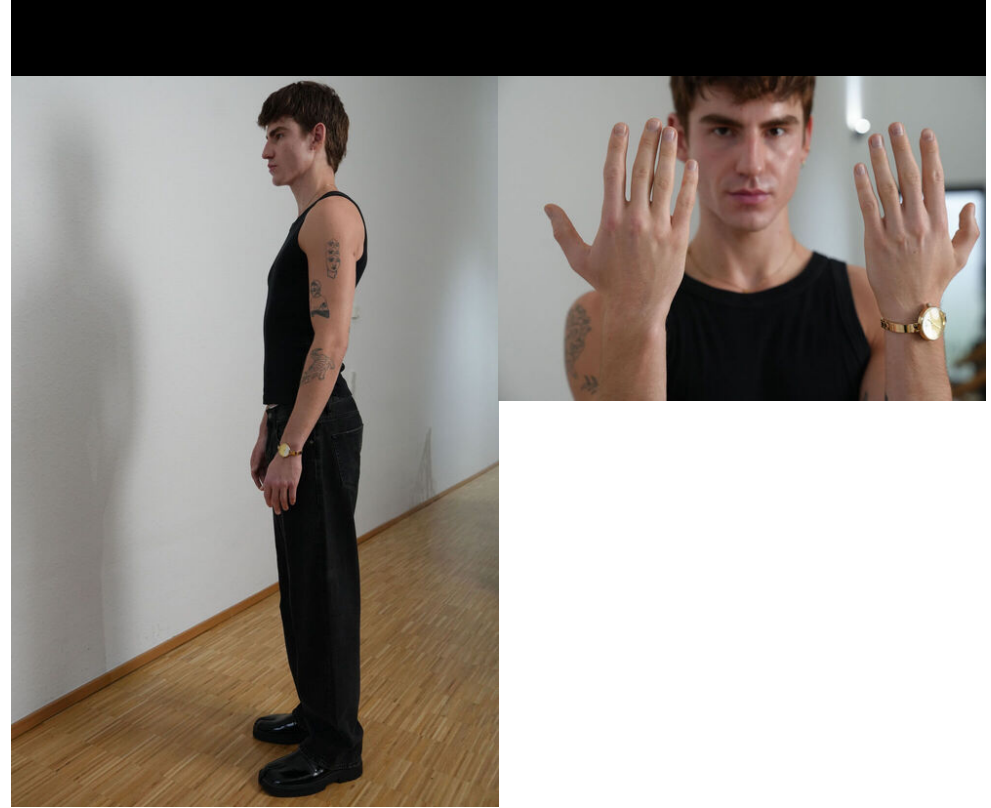

tune models

mail@tune-models.com

+ 49 171 990 94 32

tune-models.com

#tunefamily