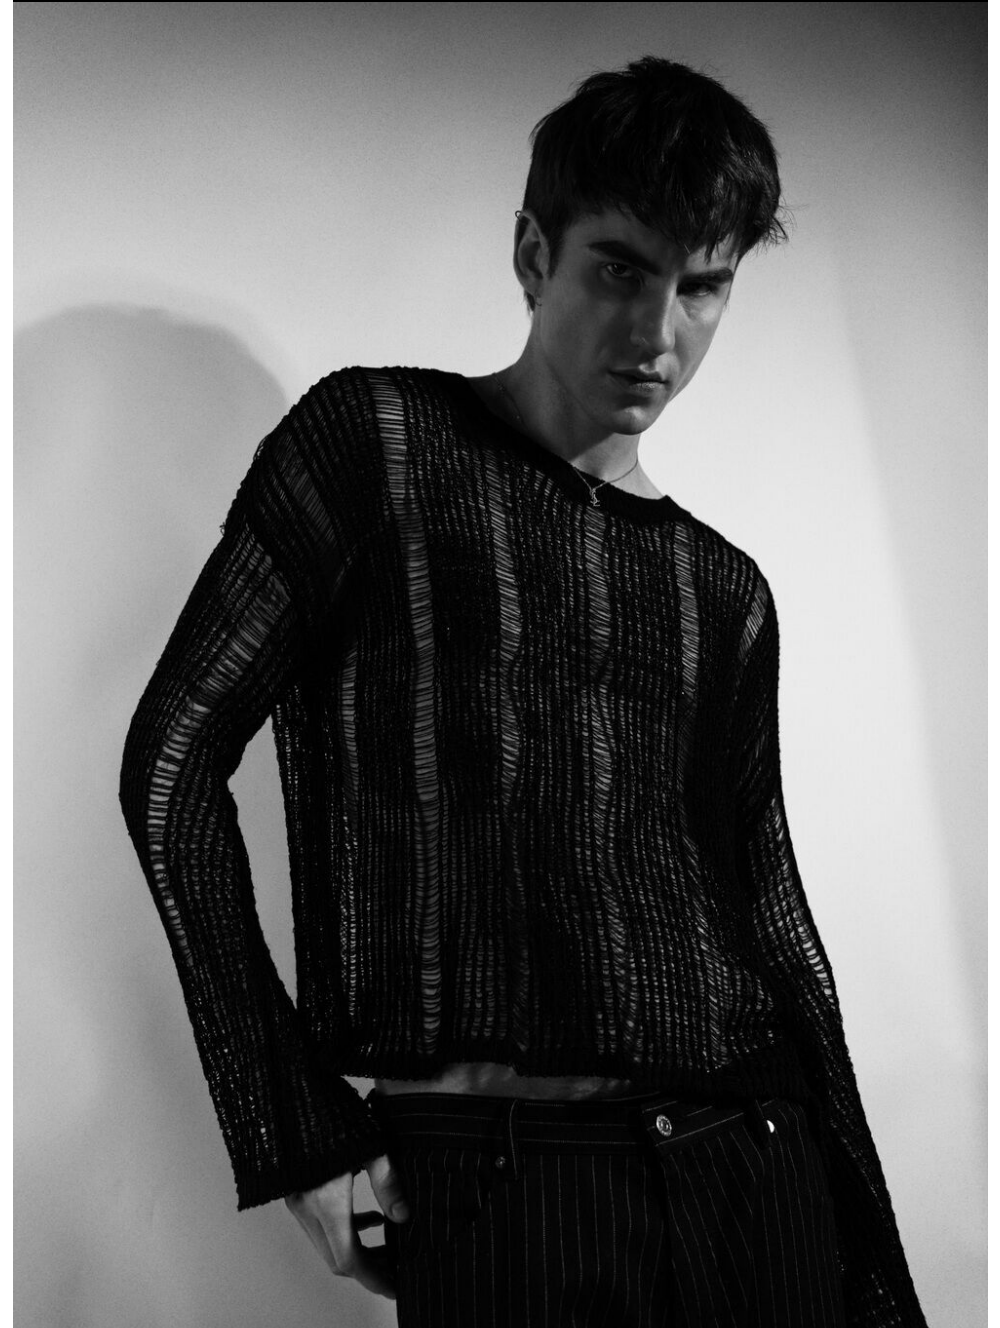

tune models

mail@tune-models.com

tune-models.com

+ 49 171 990 94 32

#tunefamily