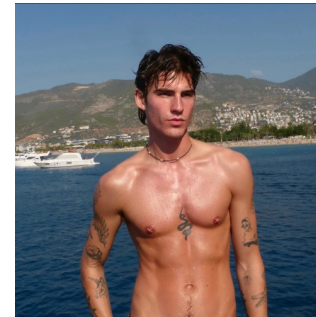

Manchmal führt der Weg
zurück zu sich
selbst an wunderschöne
Orte