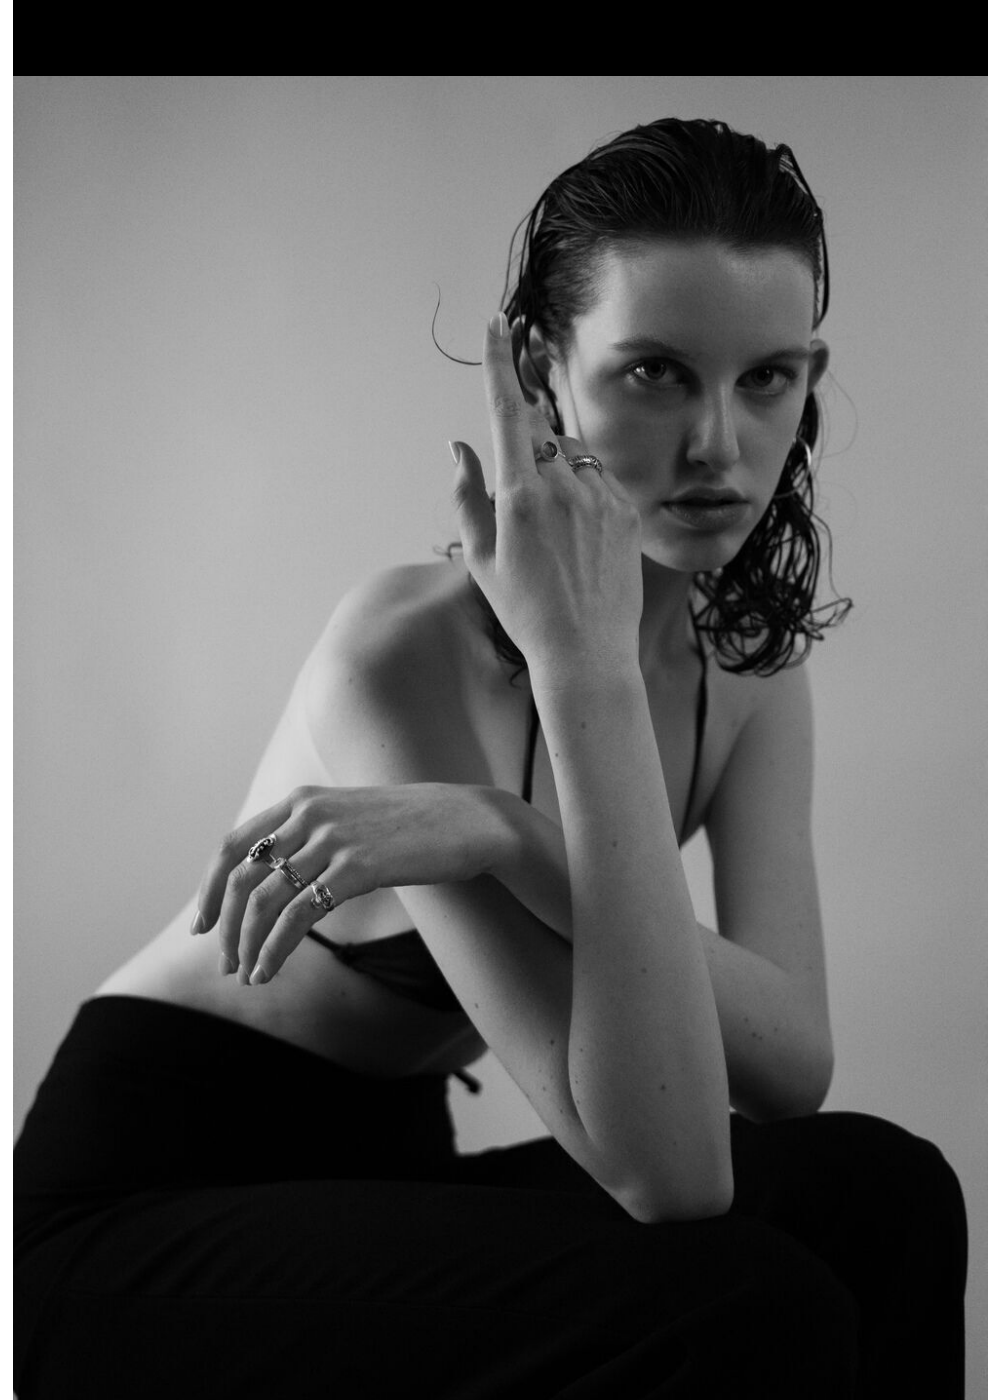

scarlett

height	185	bust	82	dress	36/38
hair	brown	waist	67	bra	b85
eyes	blue	hips	95	shoes	41

tune models + 49 171 990 94 32
mail@tune-models.com tune-models.com #tunefamily

scarlett

tune models

+ 49 171 990 94 32