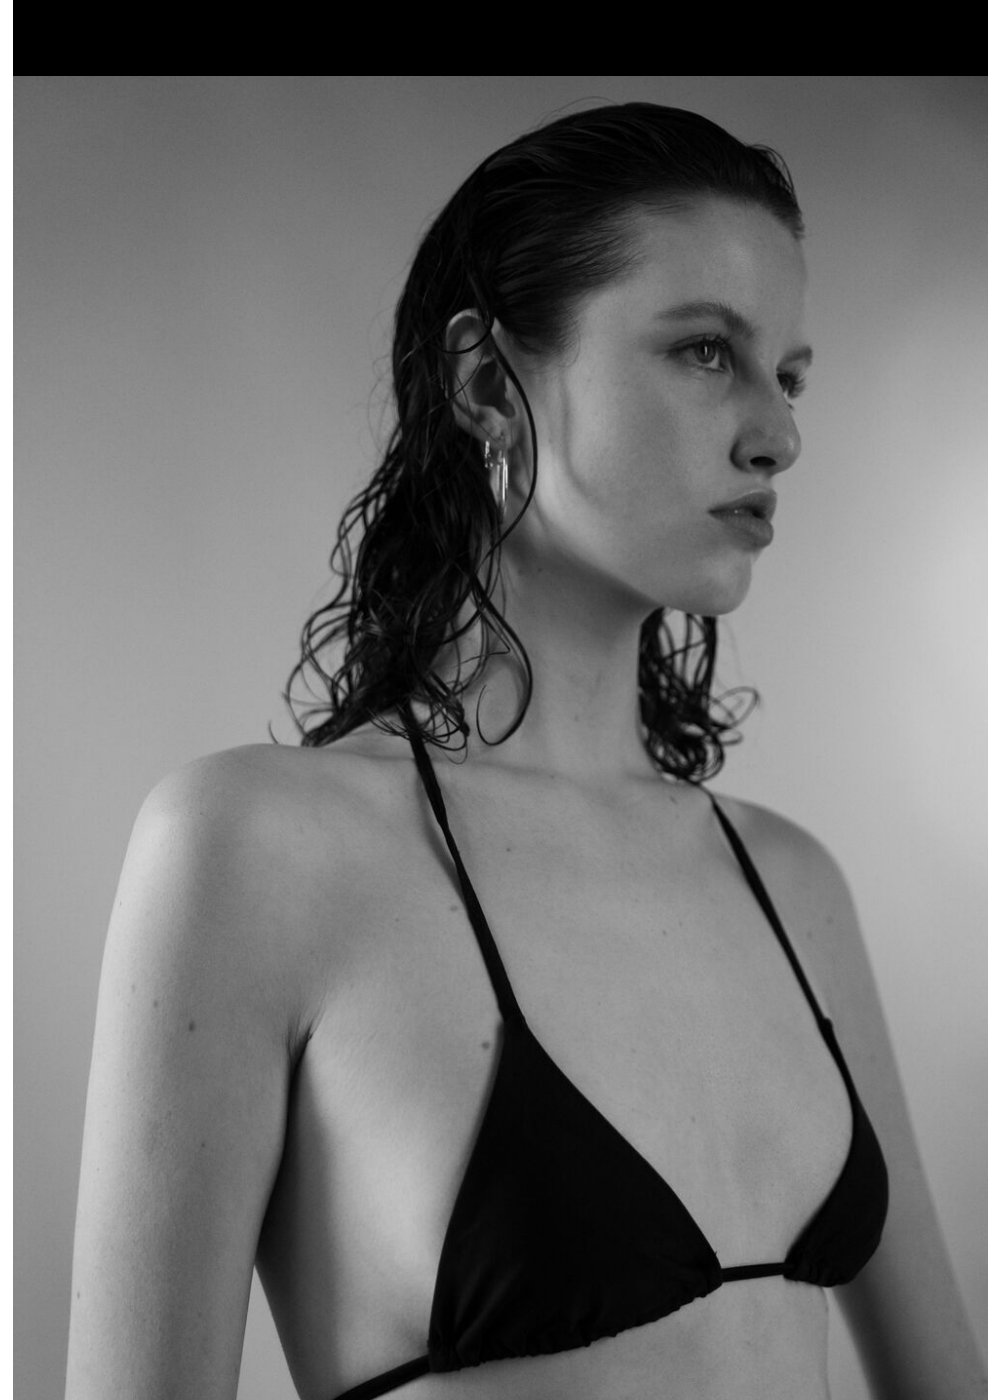

tune models

+ 49 171 990 94 32

mail@tune-models.com

tune-models.com

#tunefamily