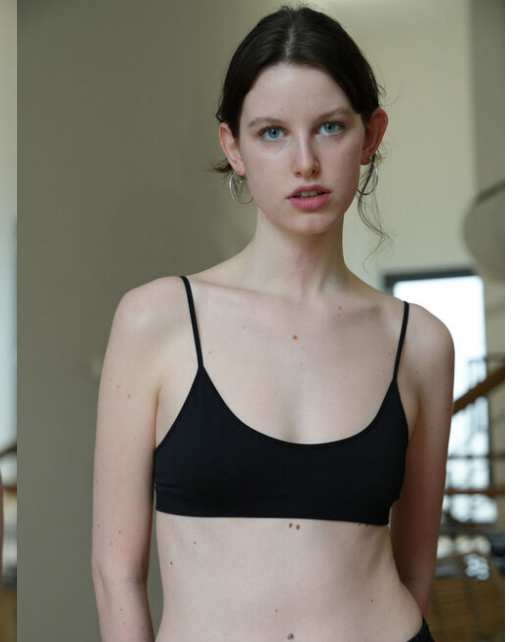

tune models

mail@tune-models.com

tune-models.com

+ 49 171 990 94 32

#tunefamily