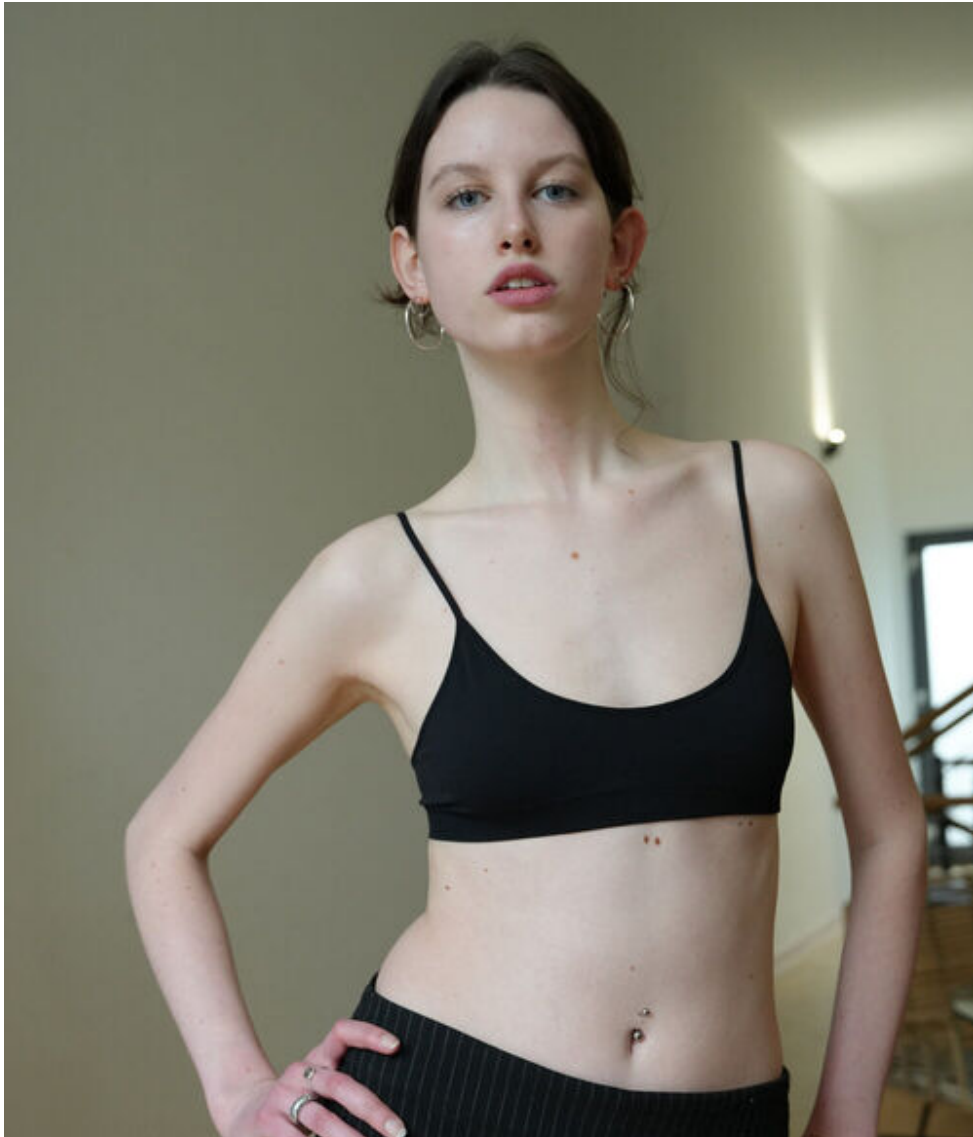

tune models

mail@tune-models.com

tune-models.com

+ 49 171 990 94 32

#tunefamily