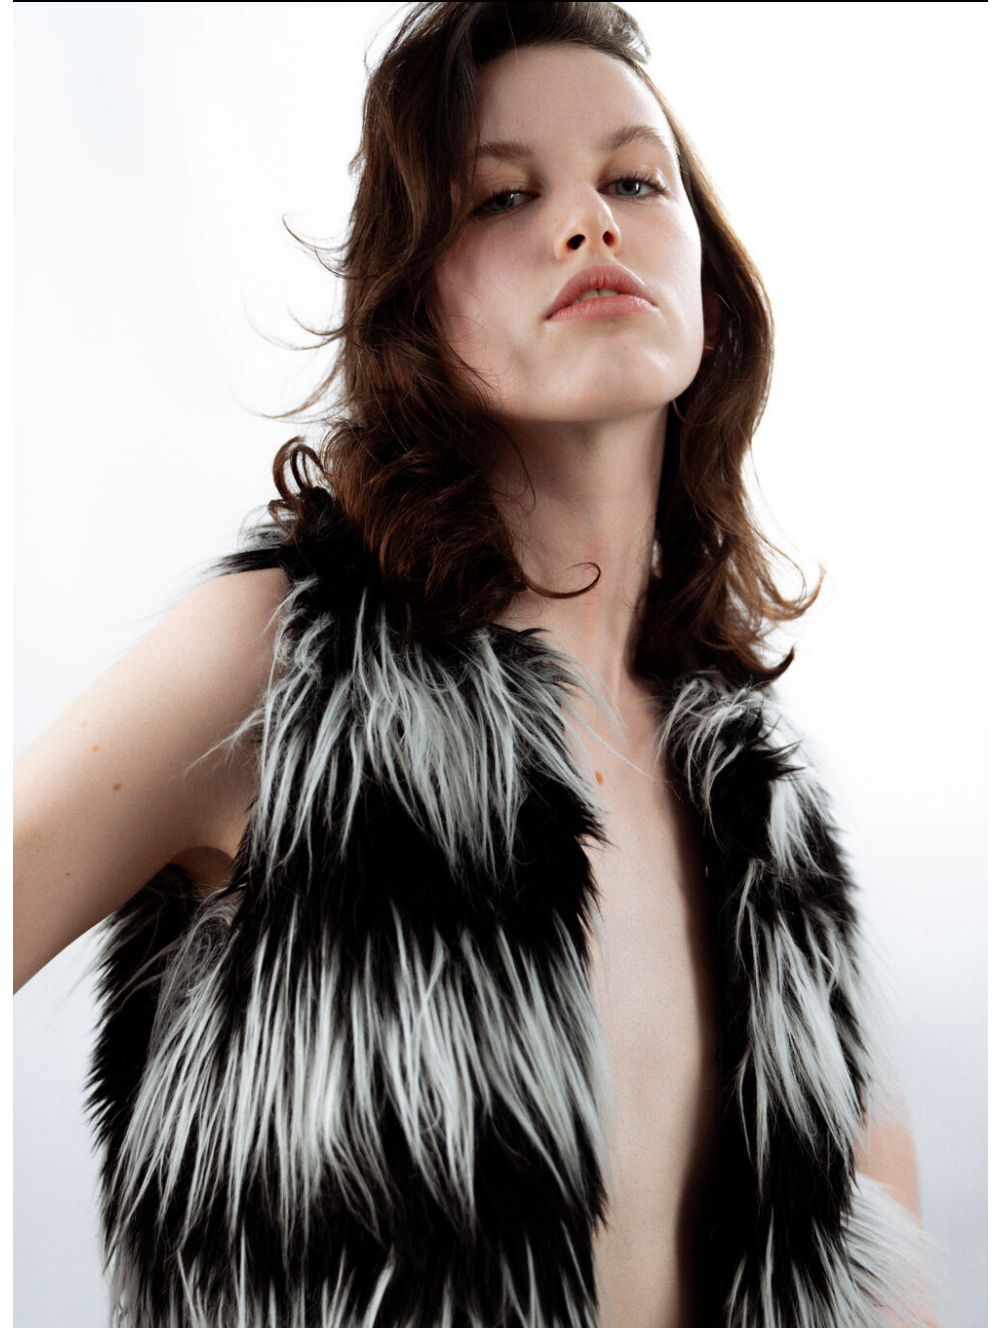

tune models

+ 49 171 990 94 32

mail@tune-models.com

tune-models.com

#tunefamily