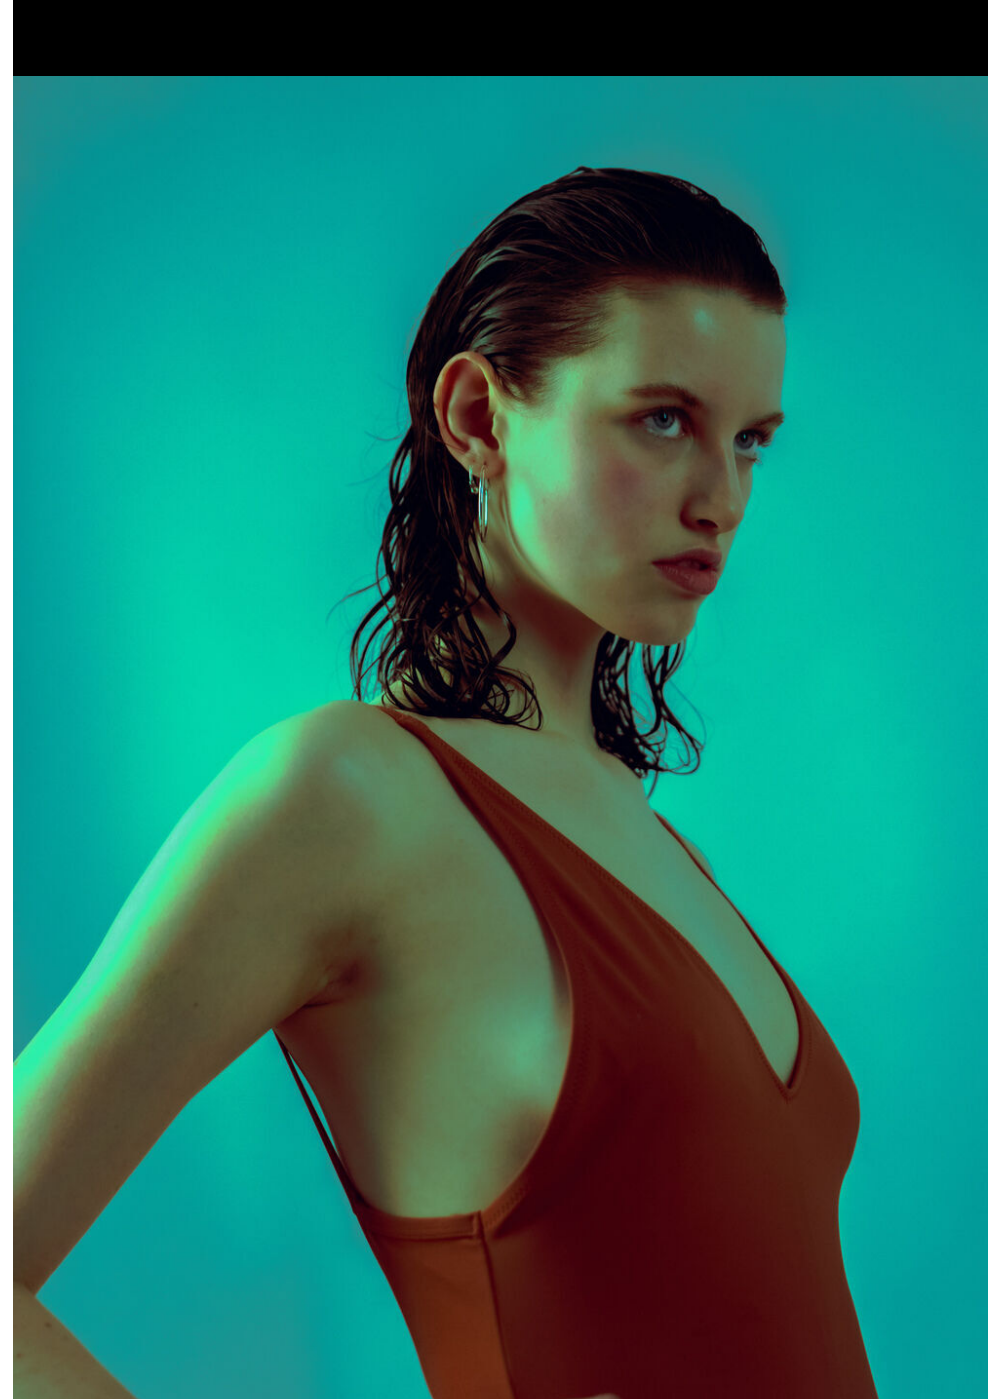

tune models

+ 49 171 990 94 32

mail@tune-models.com

tune-models.com

#tunefamily