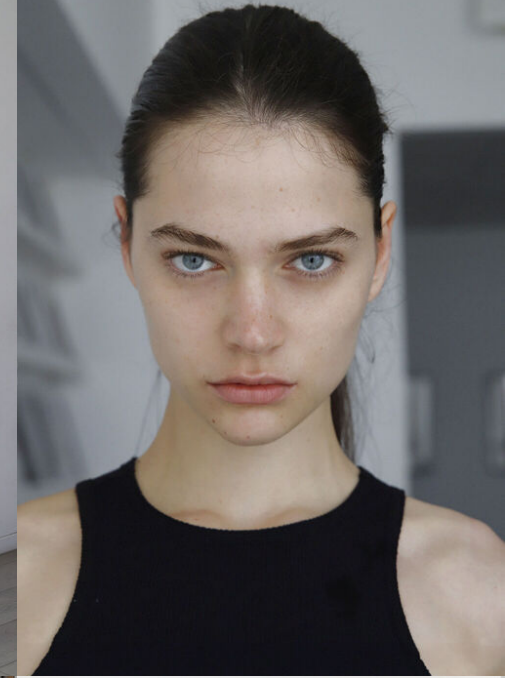

tune models

mail@tune-models.com

tune-models.com

+ 49 171 990 94 32

#tunefamily