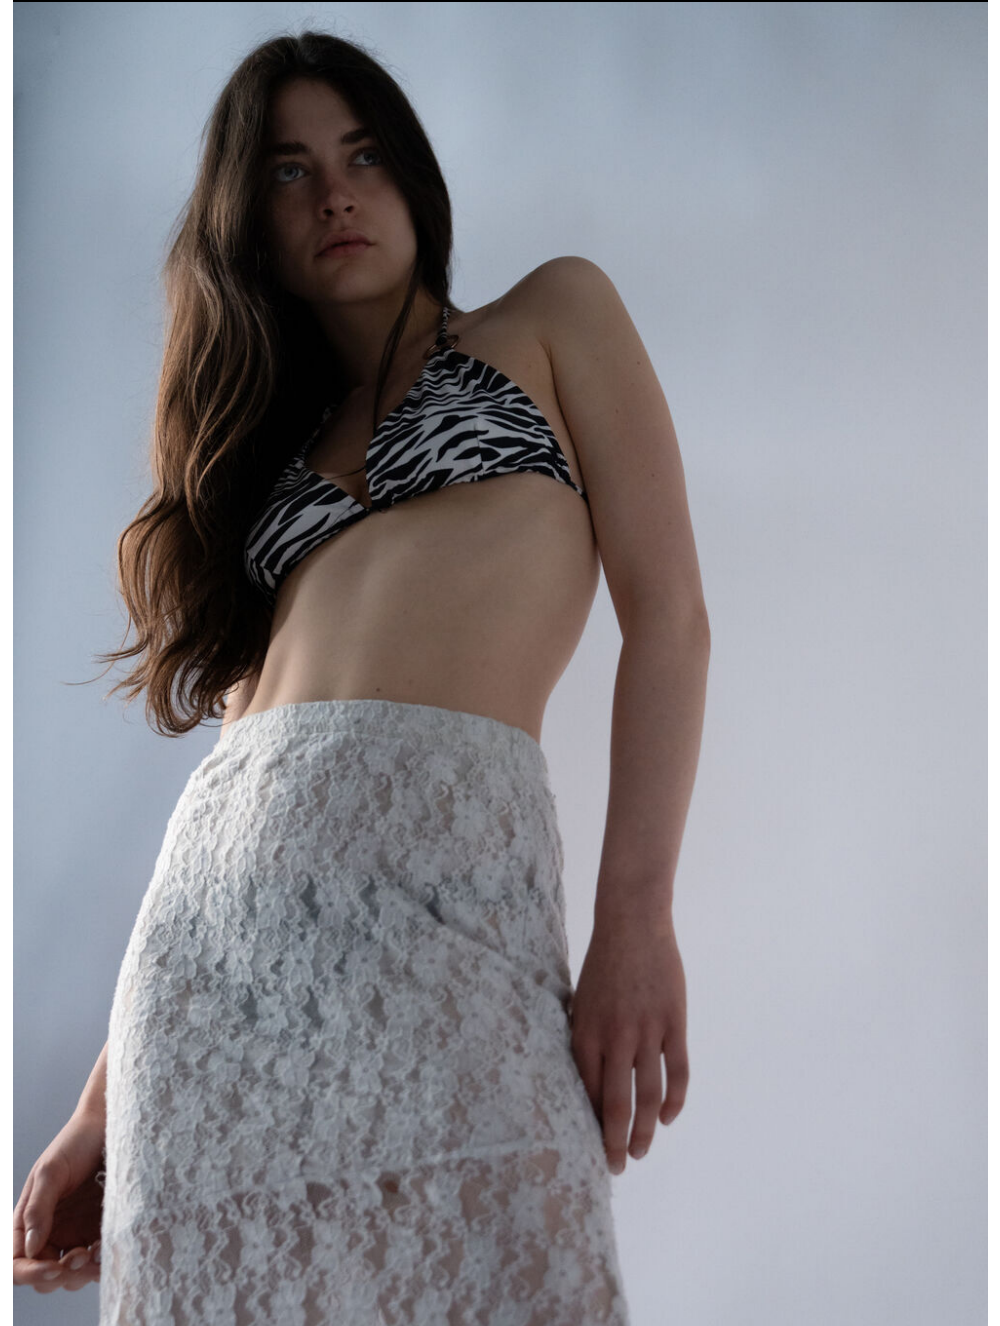

tune models

mail@tune-models.com

tune-models.com

+ 49 171 990 94 32

#tunefamily