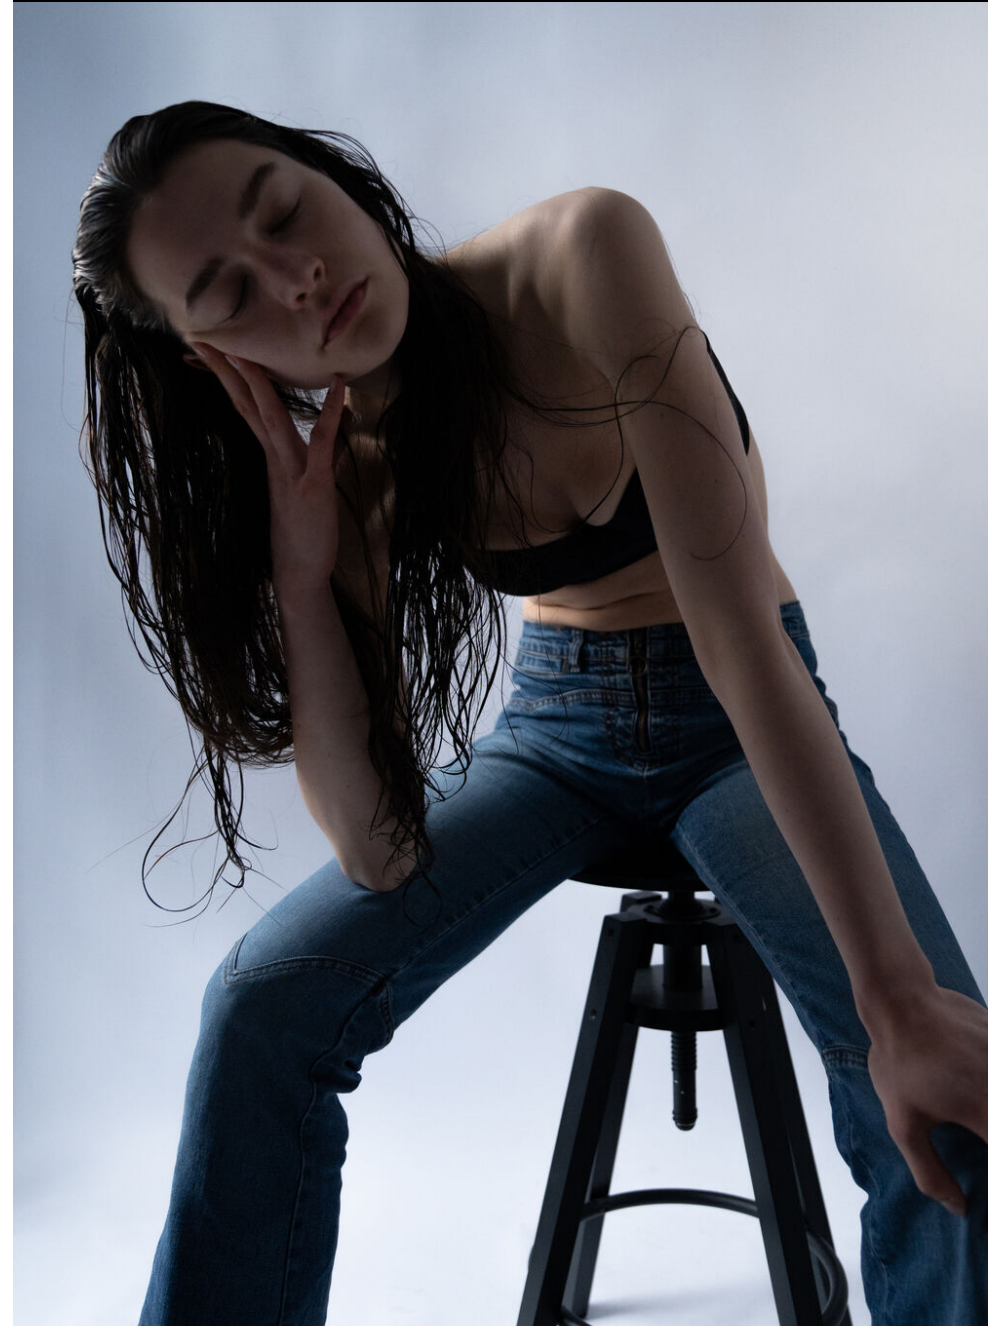

tune models

+ 49 171 990 94 32

mail@tune-models.com

tune-models.com

#tunefamily