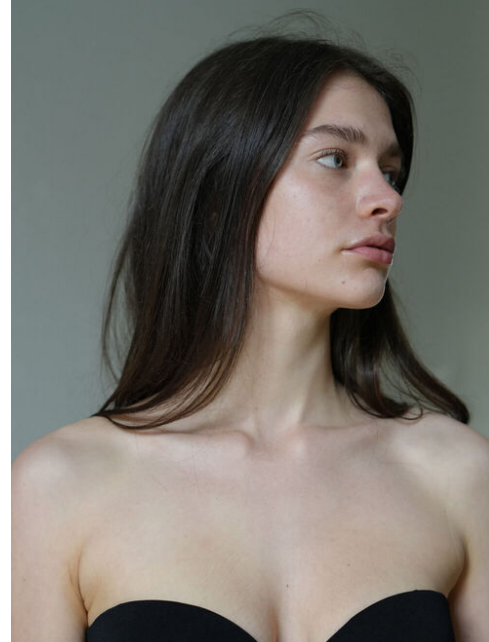

tune models

mail@tune-models.com

tune-models.com

+ 49 171 990 94 32

#tunefamily