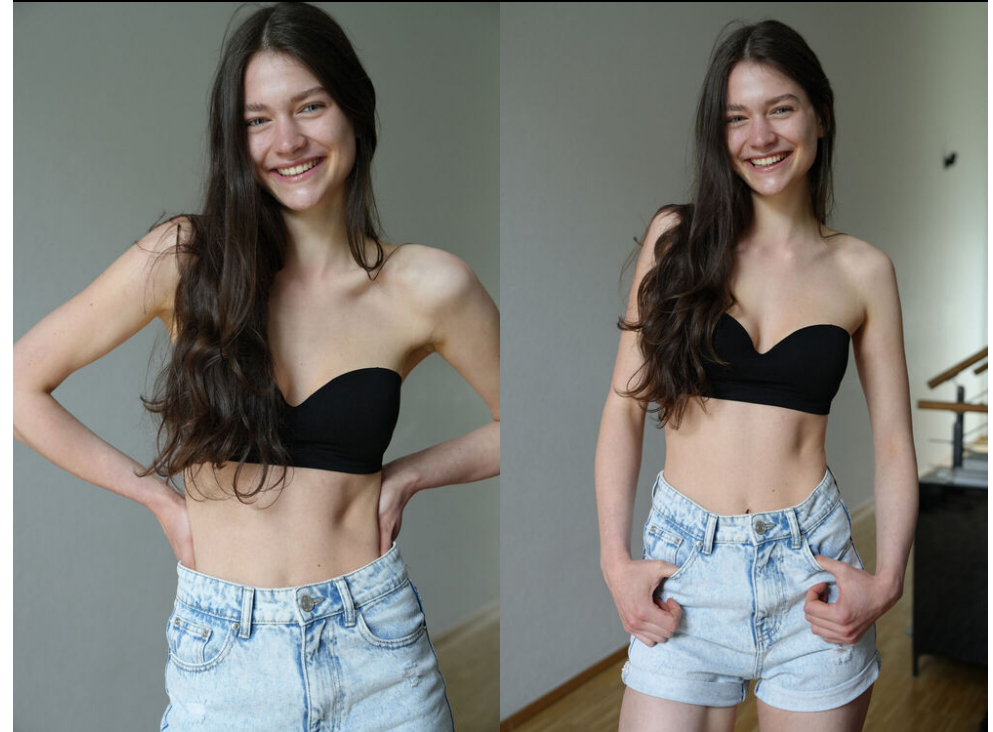

mail@tune-models.com

tune-models.com

+ 49 171 990 94 32

#tunefamily

lilli van de renne

tune models

mail@tune-models.com

tune-models.com