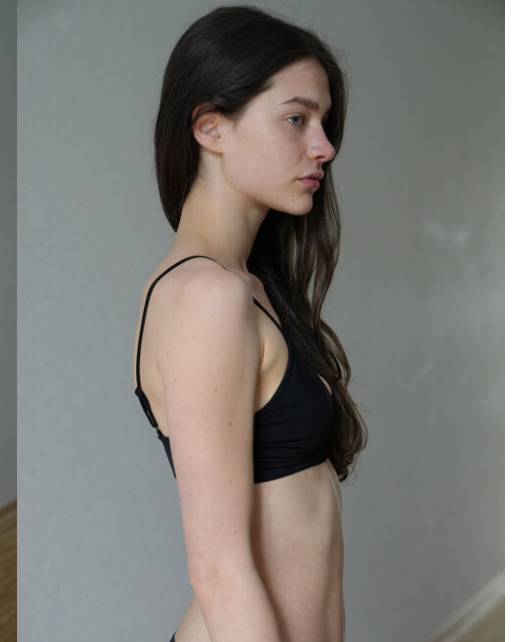

tune models

mail@tune-models.com

tune-models.com

+ 49 171 990 94 32

#tunefamily