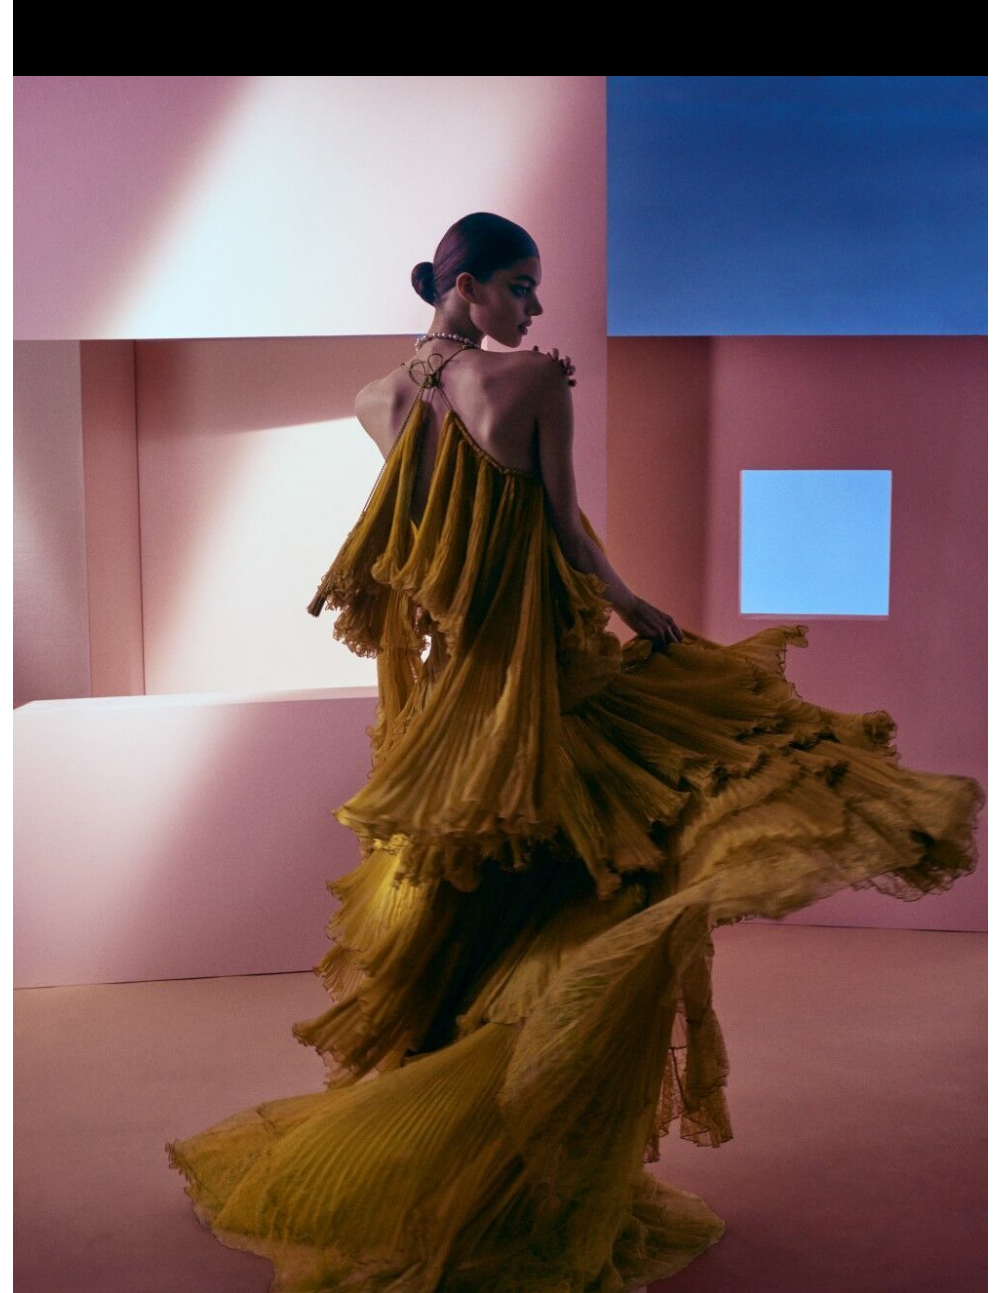

tune models

mail@tune-models.com

tune-models.com

+ 49 171 990 94 32

#tunefamily