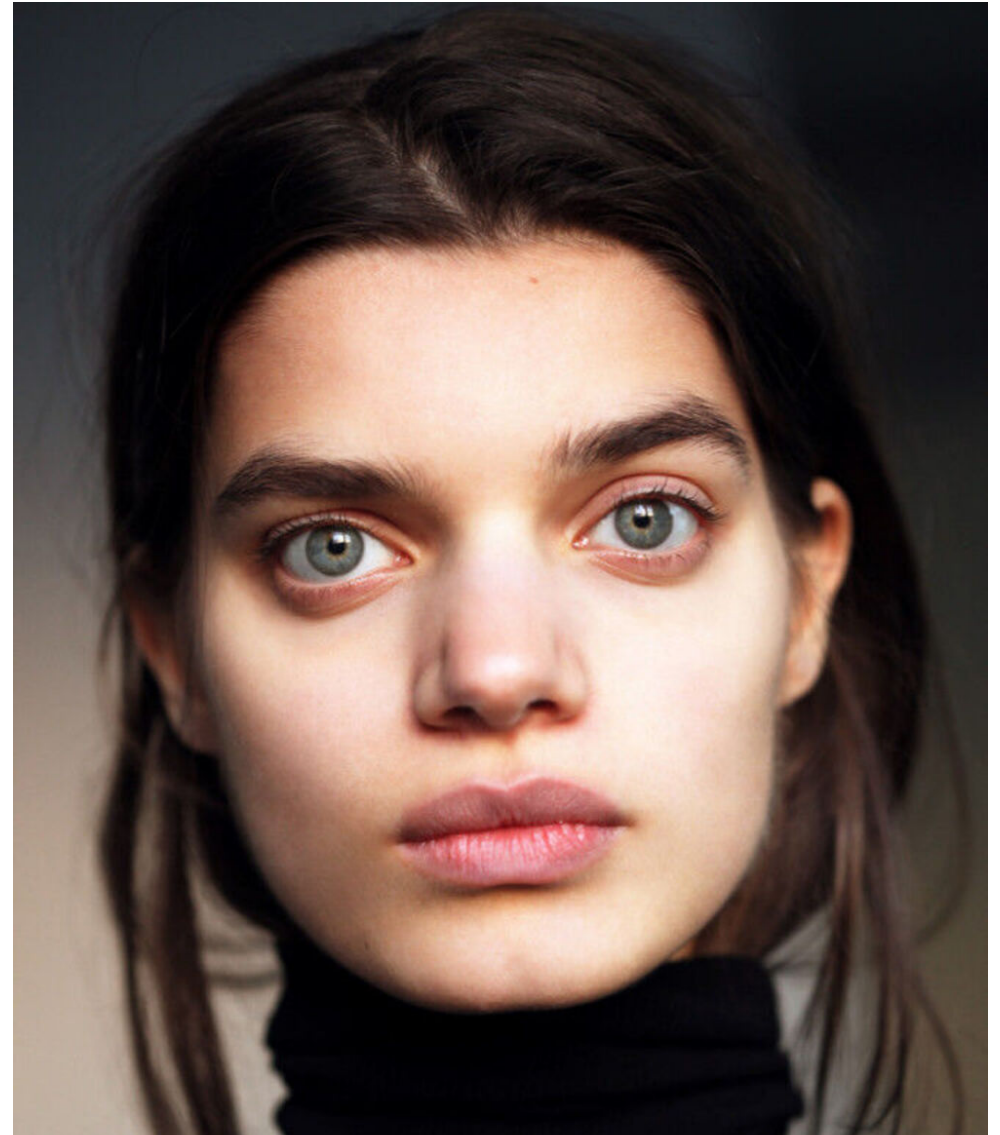

height	180	bust	80	dress	36/38
hair	darkbrown	waist	62,5	bra	b75
eyes	greygreen	hips	99	shoes	39,5

nadia soma

tune models

+ 49 171 990 94 32

mail@tune-models.com

tune-models.com

#tunefamily

*TM*  
TUNE MODELS