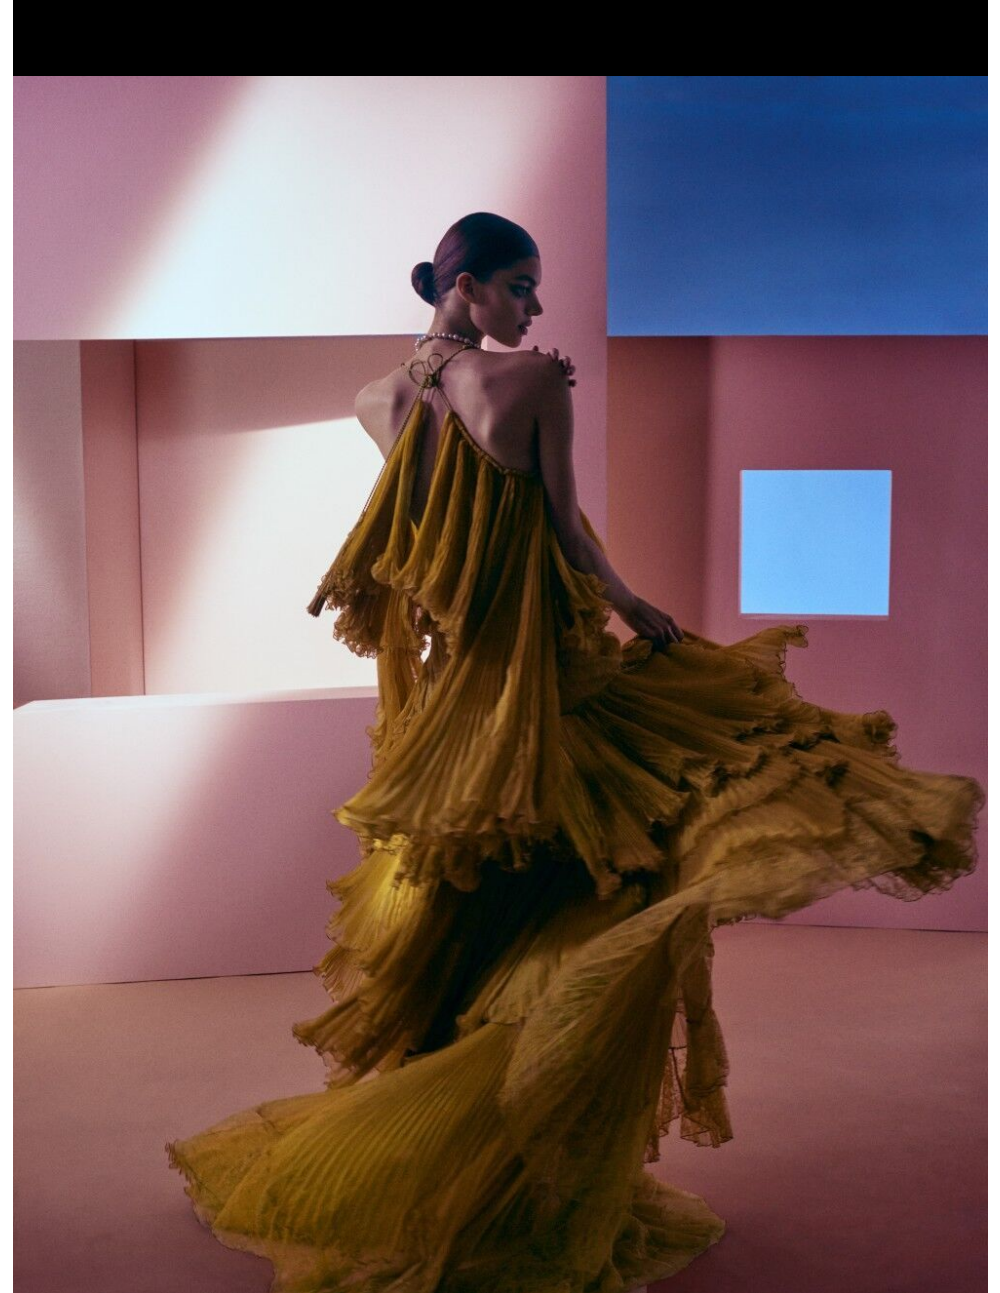

tune models

mail@tune-models.com

+ 49 171 990 94 32

tune-models.com

#tunefamily