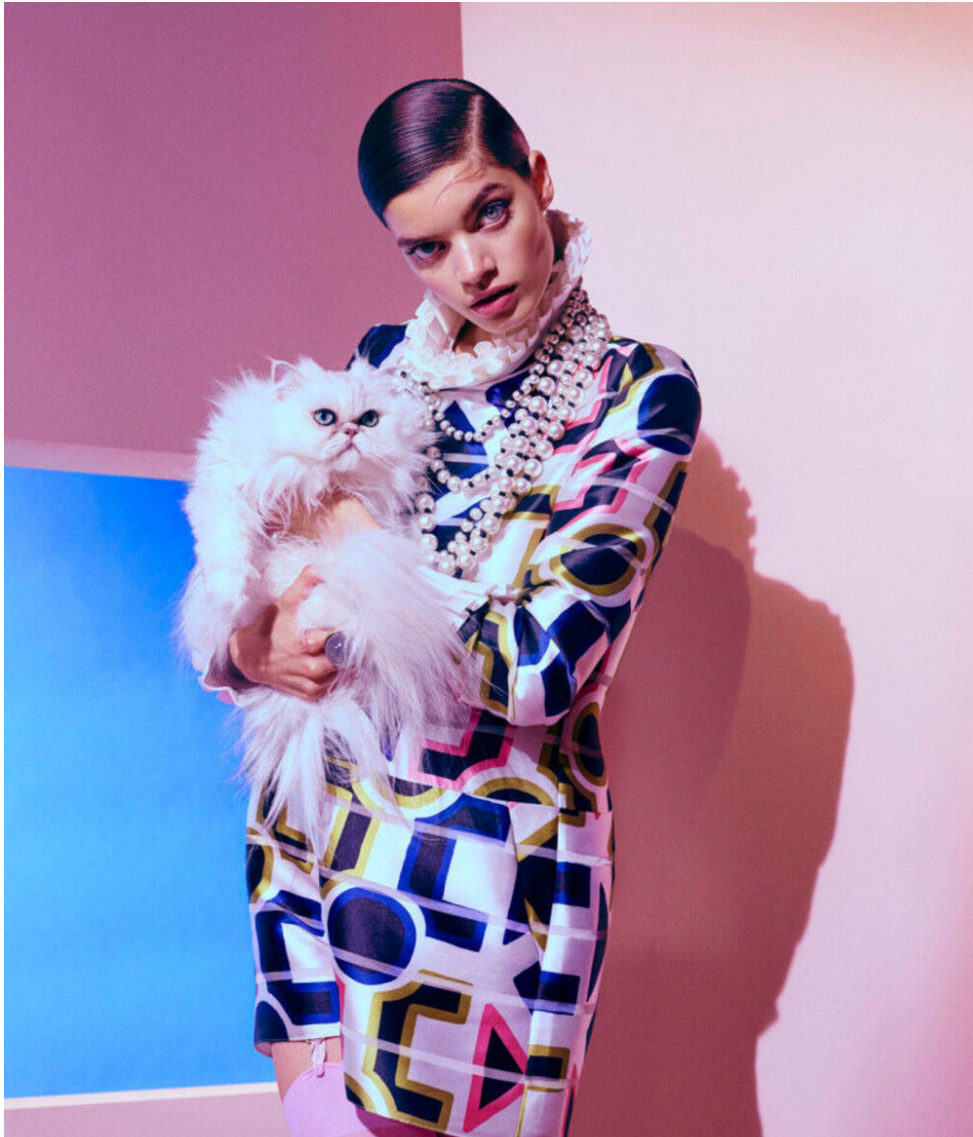

tune models

mail@tune-models.com

tune-models.com

+ 49 171 990 94 32

#tunefamily