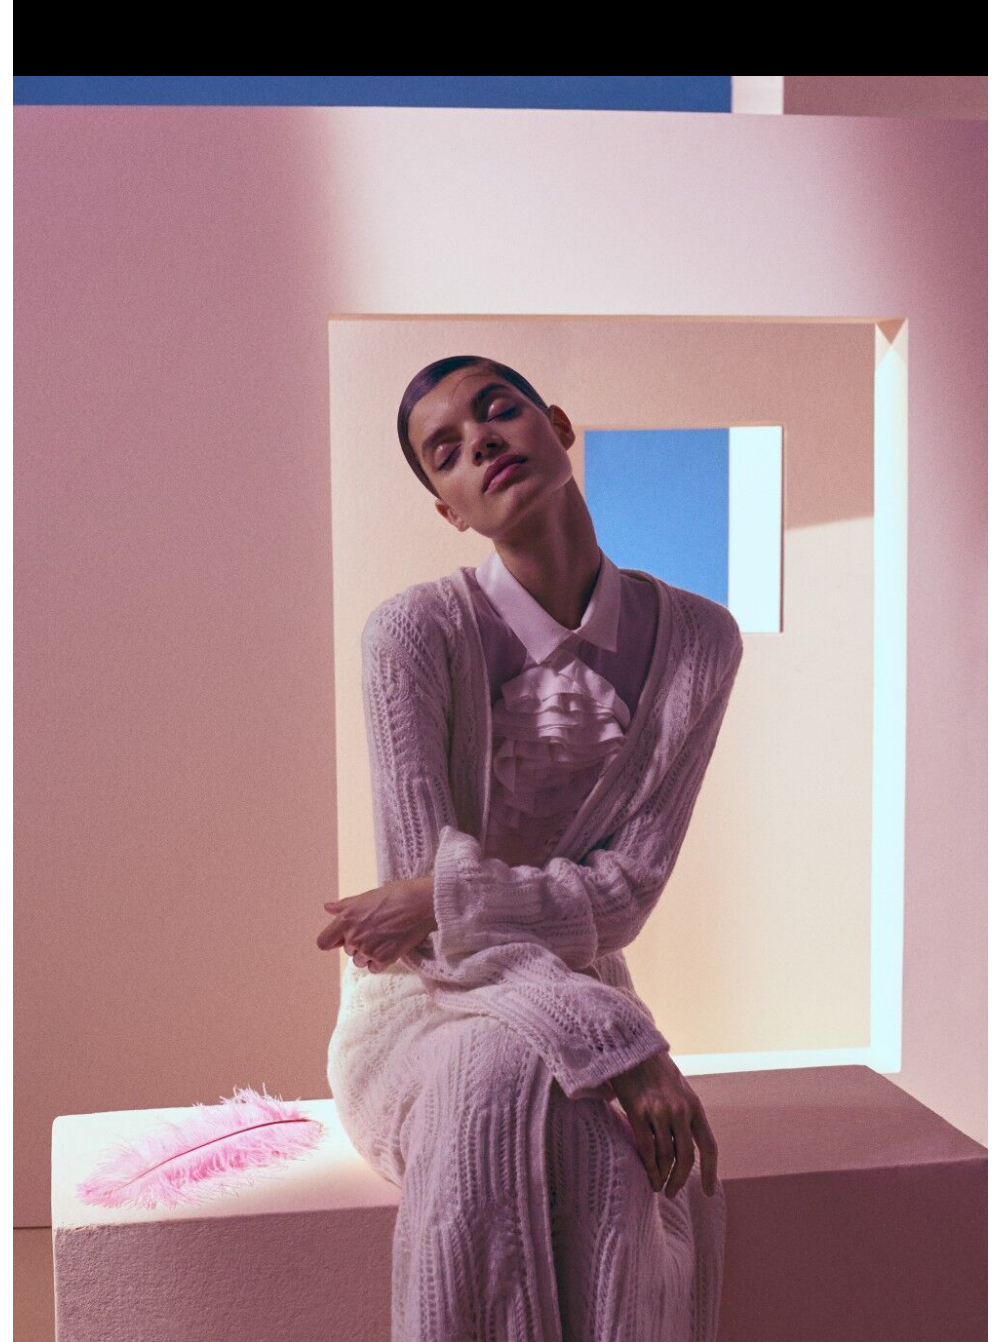

tune models

mail@tune-models.com

tune-models.com

+ 49 171 990 94 32

#tunefamily