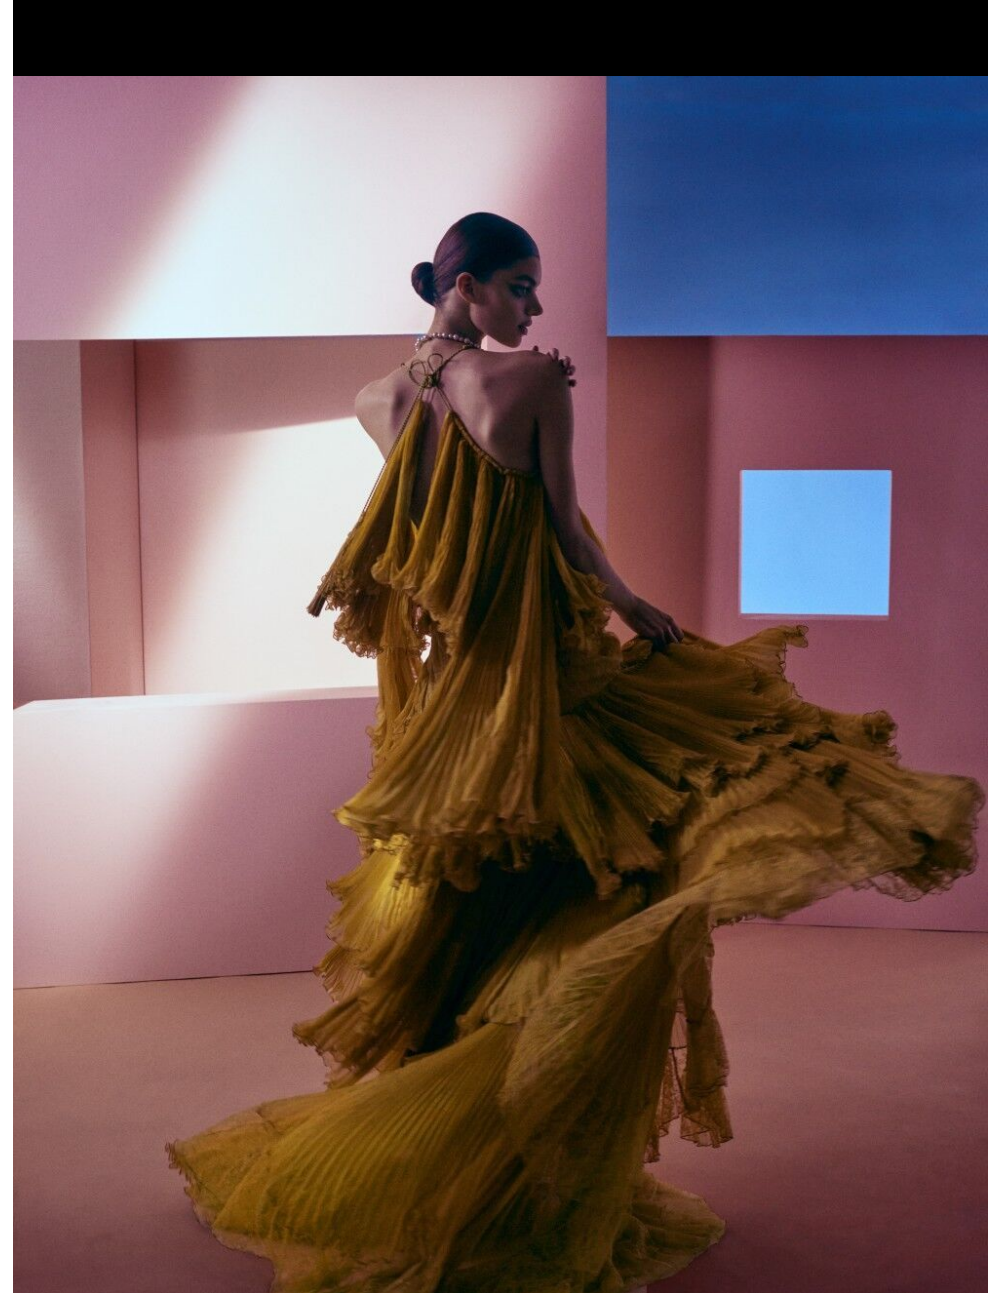

tune models

mail@tune-models.com

+ 49 171 990 94 32

tune-models.com

#tunefamily