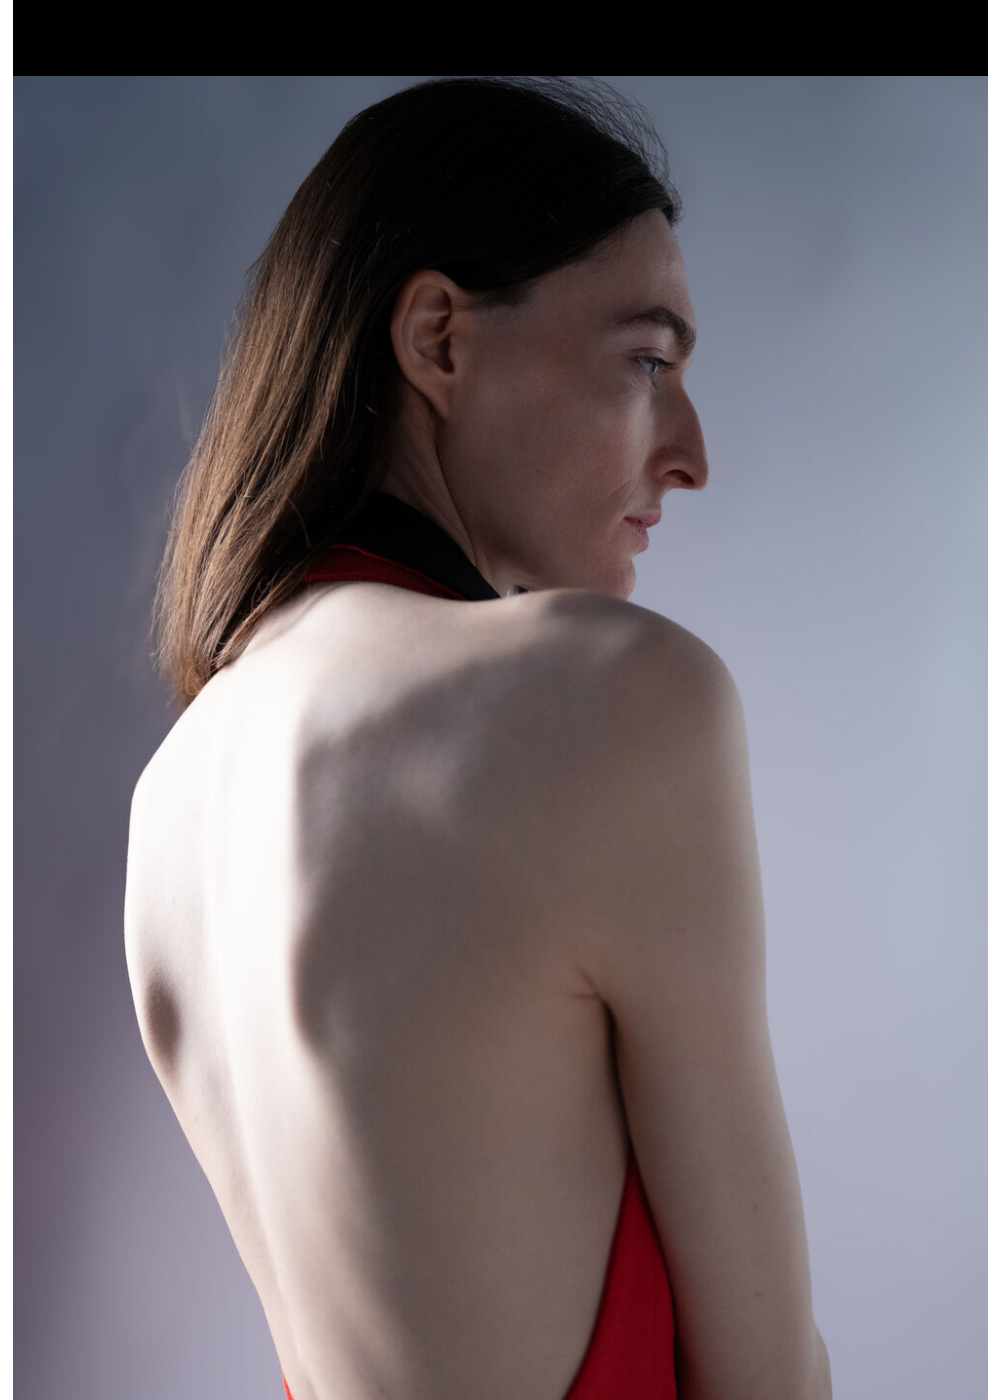

height	183	bust	81	dress	34/
hair	brown	waist	62		
eyes	blue	hips	89	shoes	42

mothea

tune models

+ 49 171 990 94 32

mail@tune-models.com

tune-models.com

#tunefamily

mothea