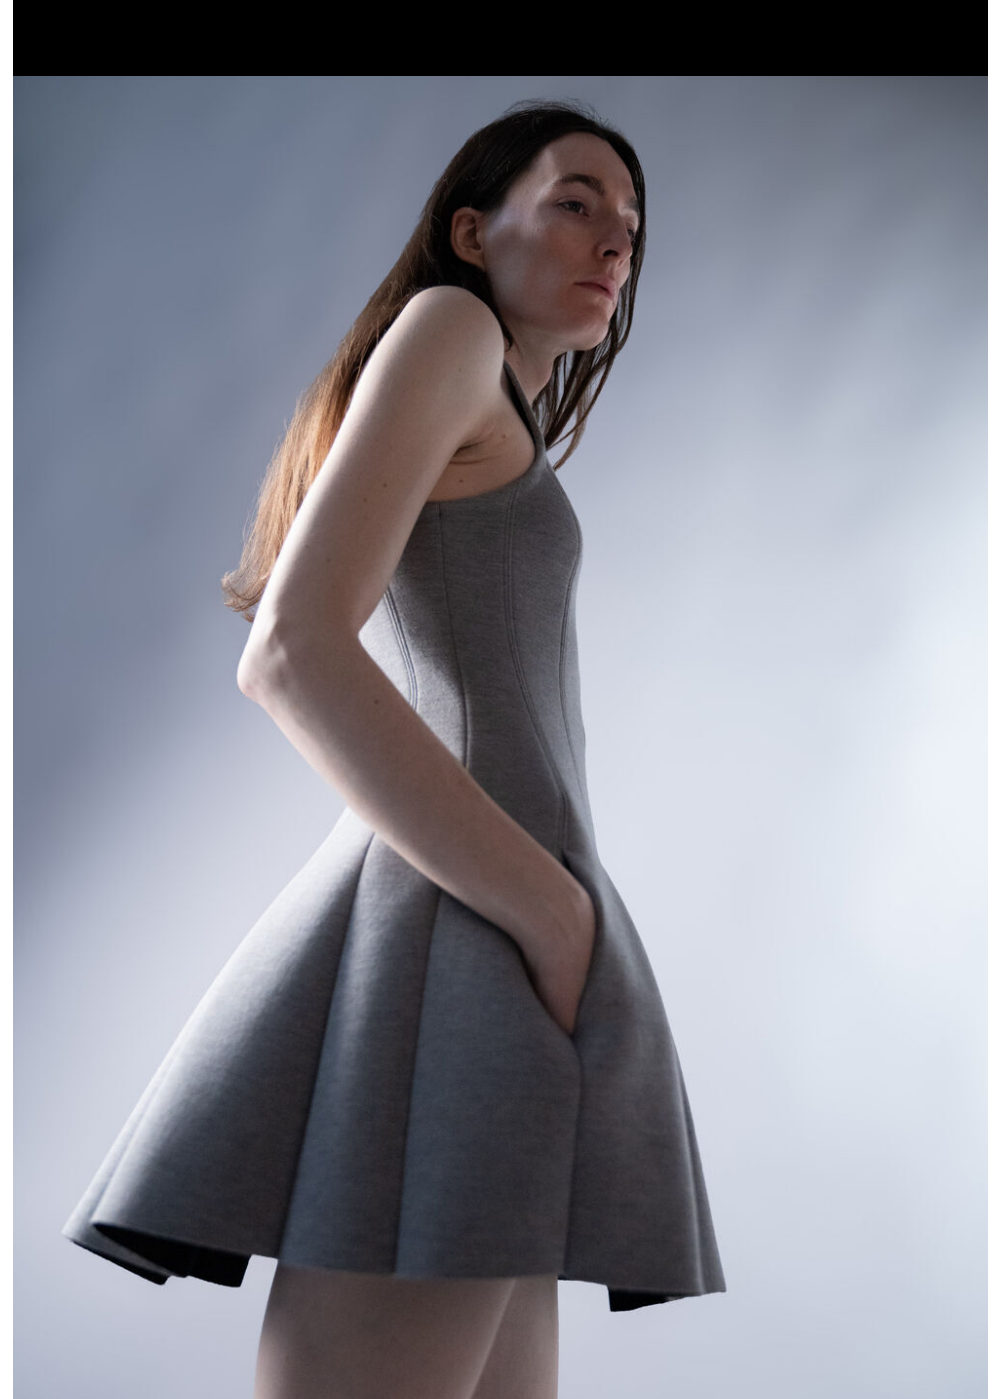

tune models

+ 49 171 990 94 32

mail@tune-models.com

tune-models.com

#tunefamily