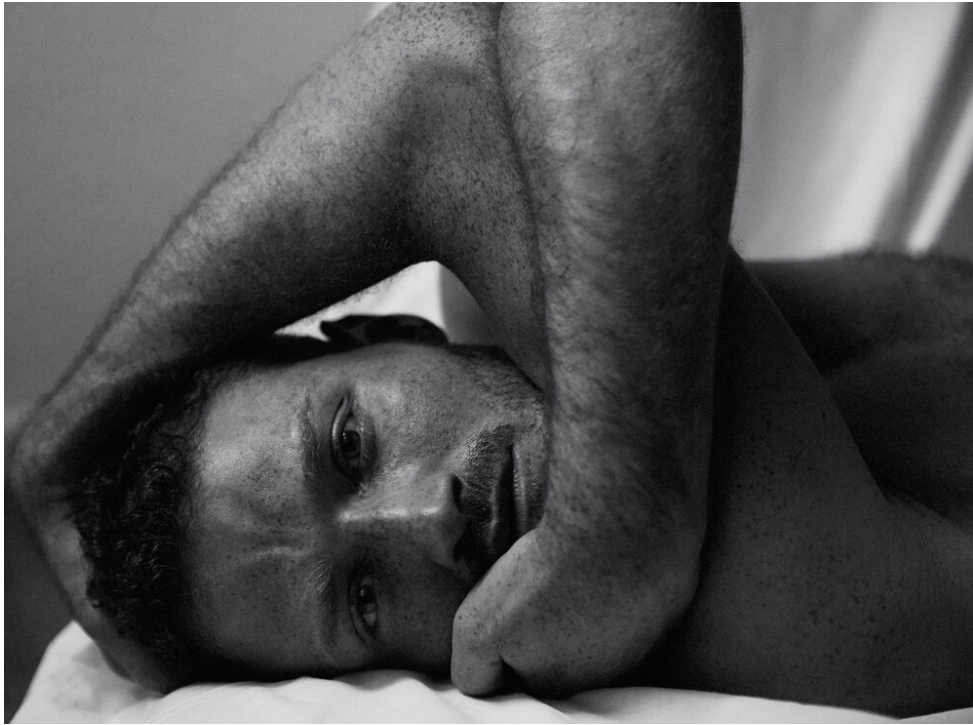

thomas kraft

thomas kraft

tune models

mail@tune-models.com

tune-models.com

+ 49 171 990 94 32

#tunefamily