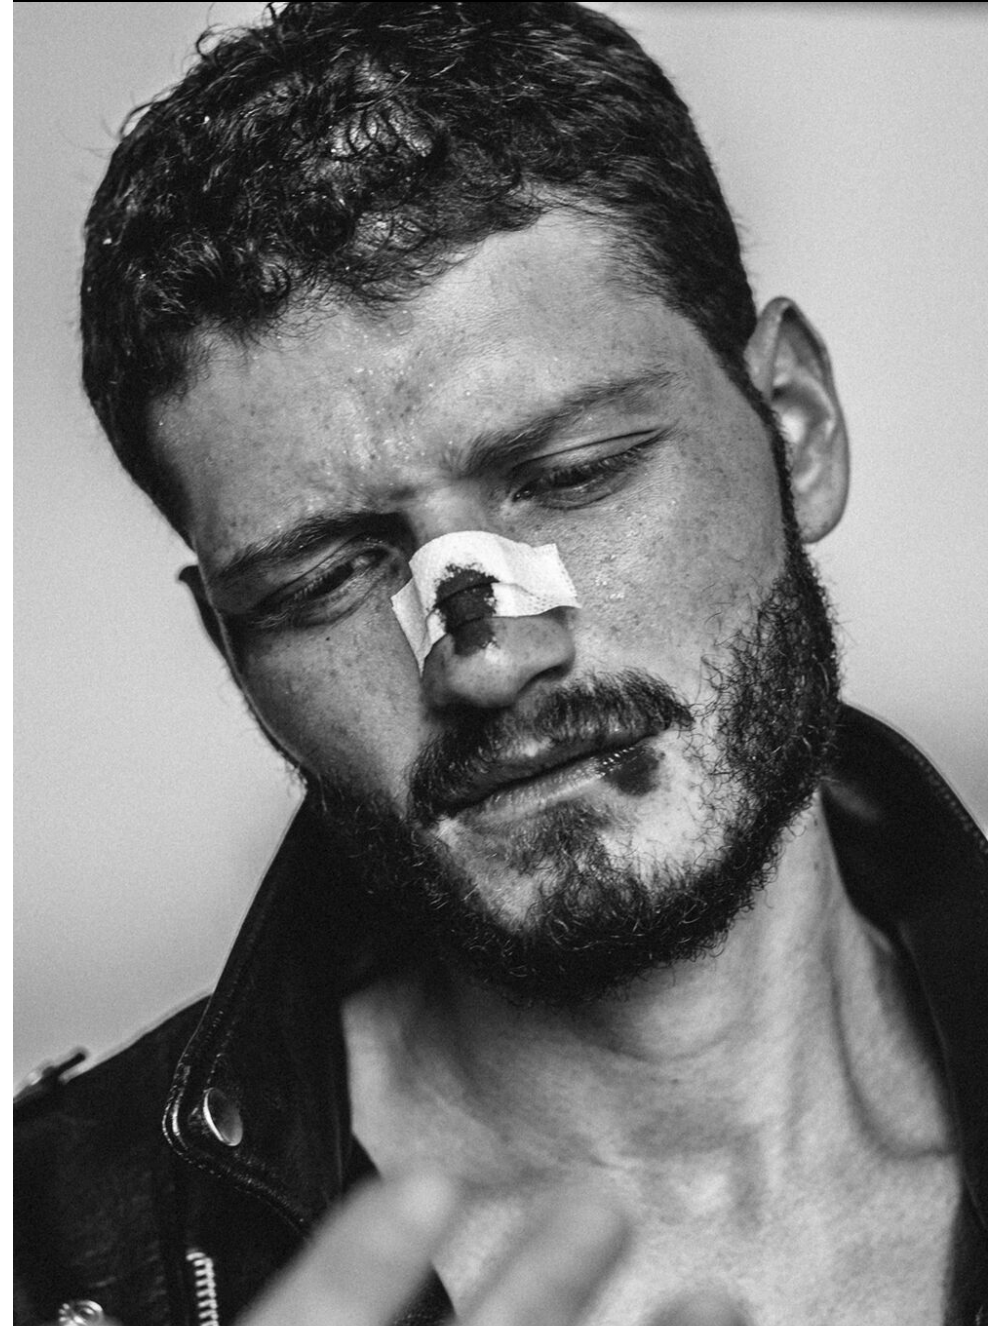

TM
tune MODELS

thomas kraft

tune models

mail@tune-models.com

tune-models.com

+ 49 171 990 94 32

#tunefamily