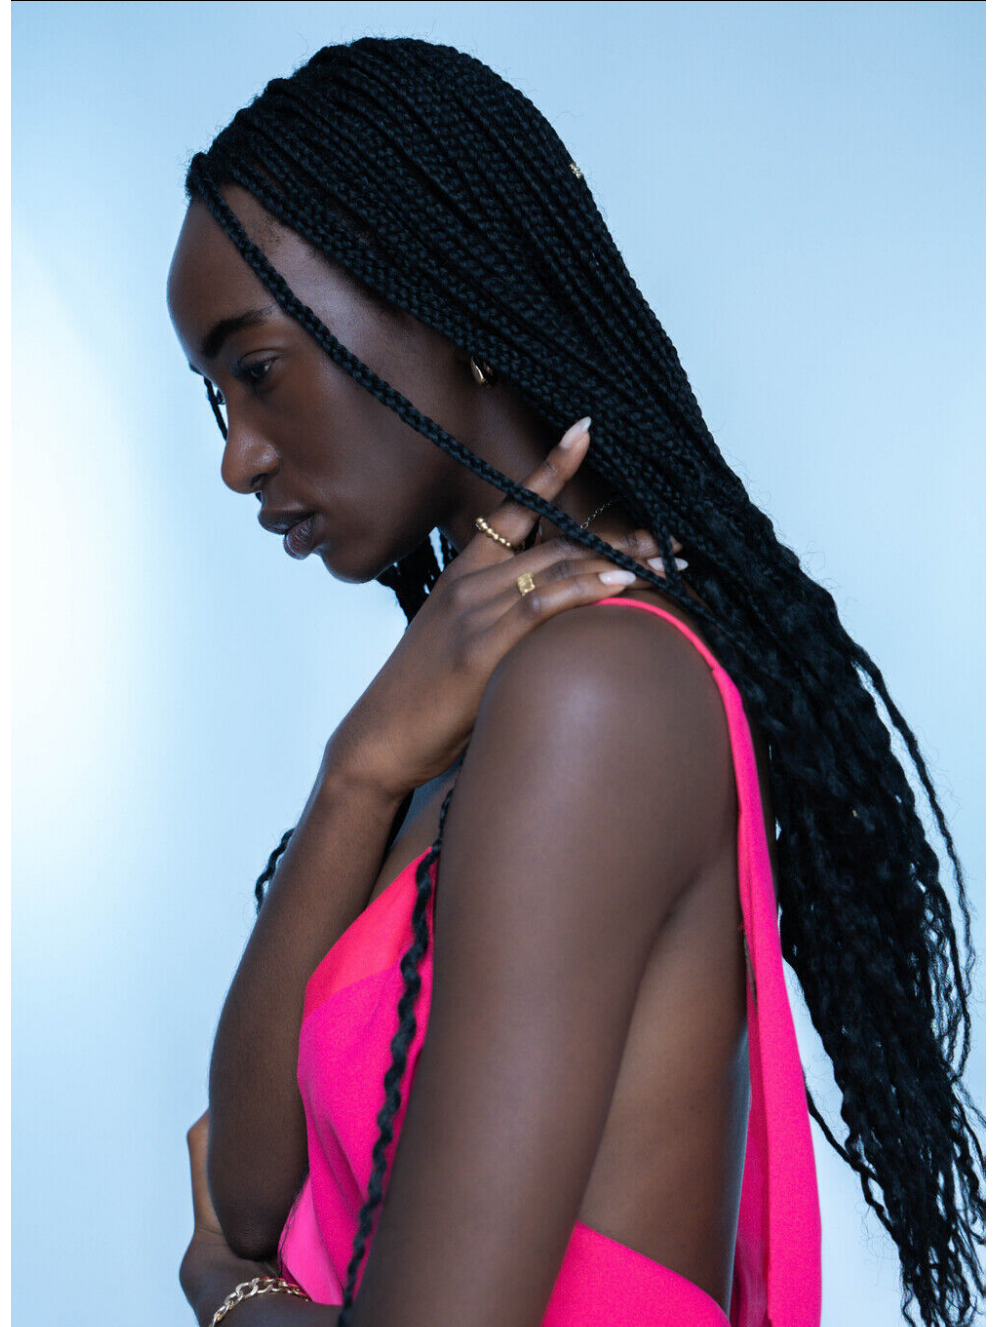

tune models

+ 49 171 990 94 32

mail@tune-models.com

tune-models.com

#tunefamily