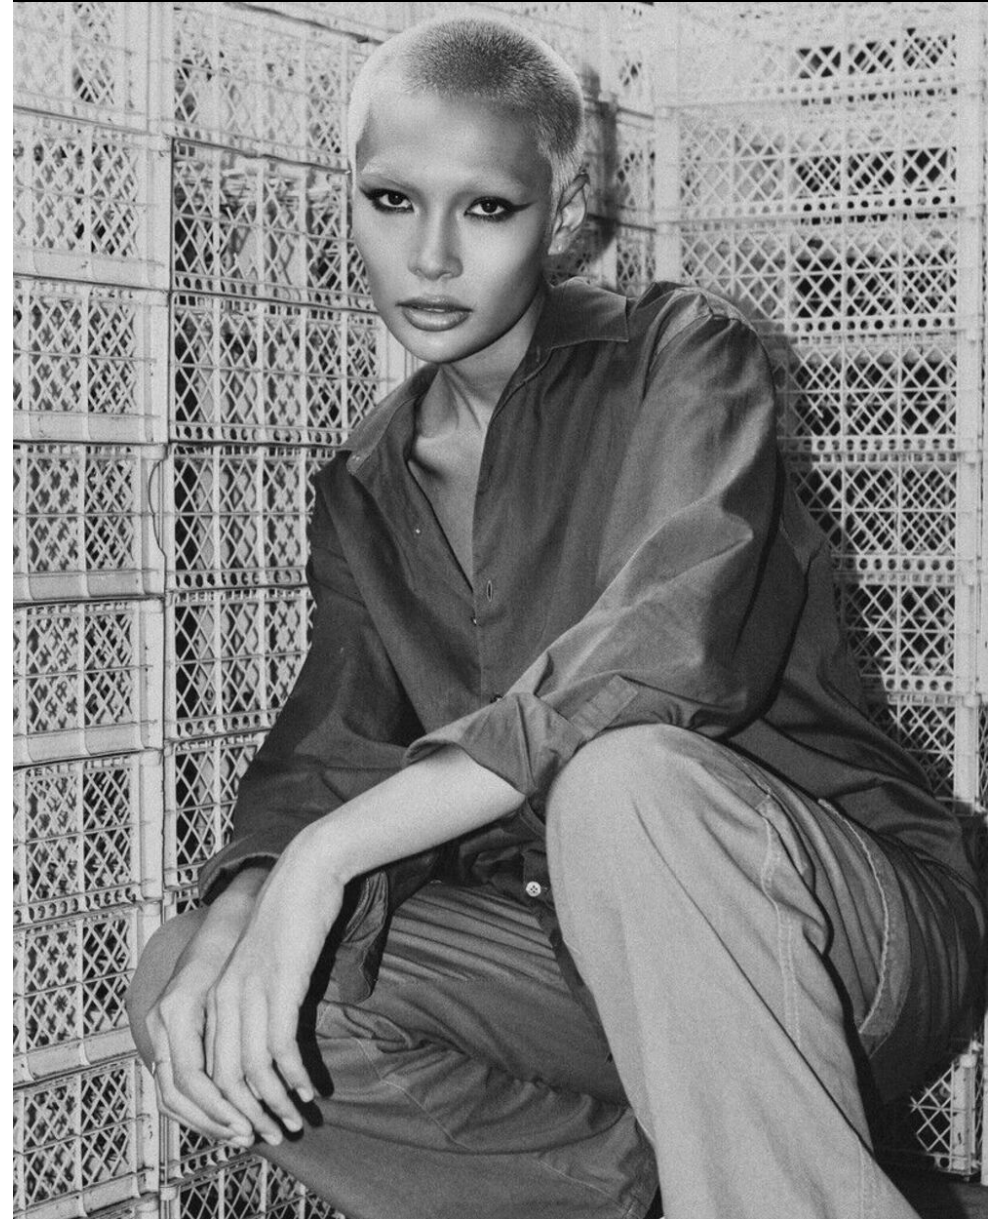

tune models

mail@tune-models.com

tune-models.com

+ 49 171 990 94 32

#tunefamily