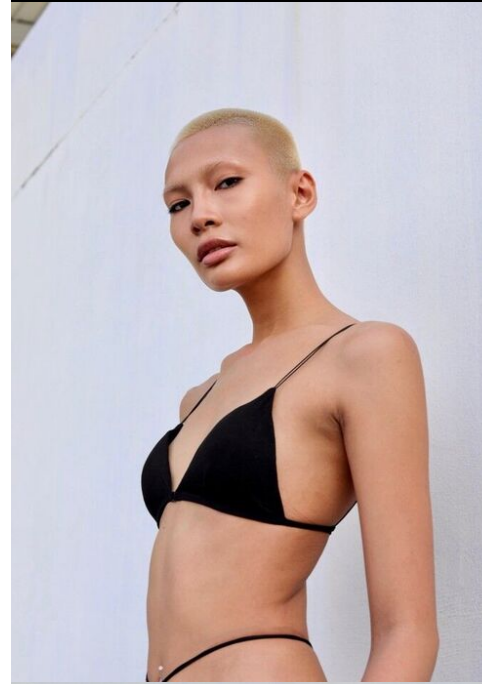

tune models

mail@tune-models.com

tune-models.com

+ 49 171 990 94 32

#tunefamily