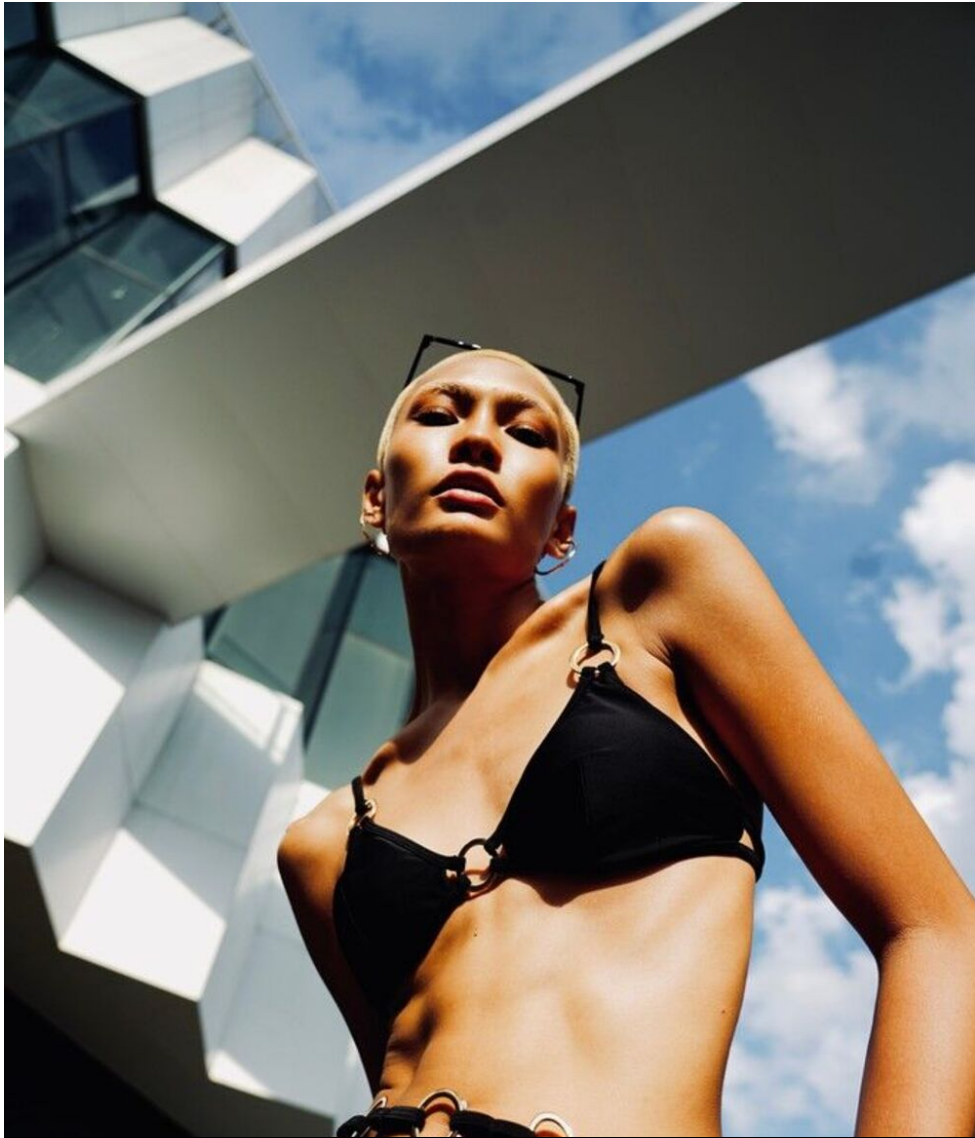

tune models

+ 49 171 990 94 32

mail@tune-models.com

tune-models.com

#tunefamily