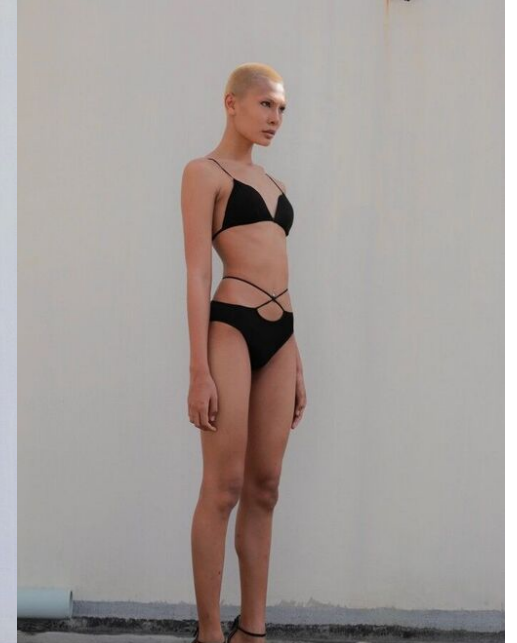

tune models

mail@tune-models.com

tune-models.com

+ 49 171 990 94 32

#tunefamily