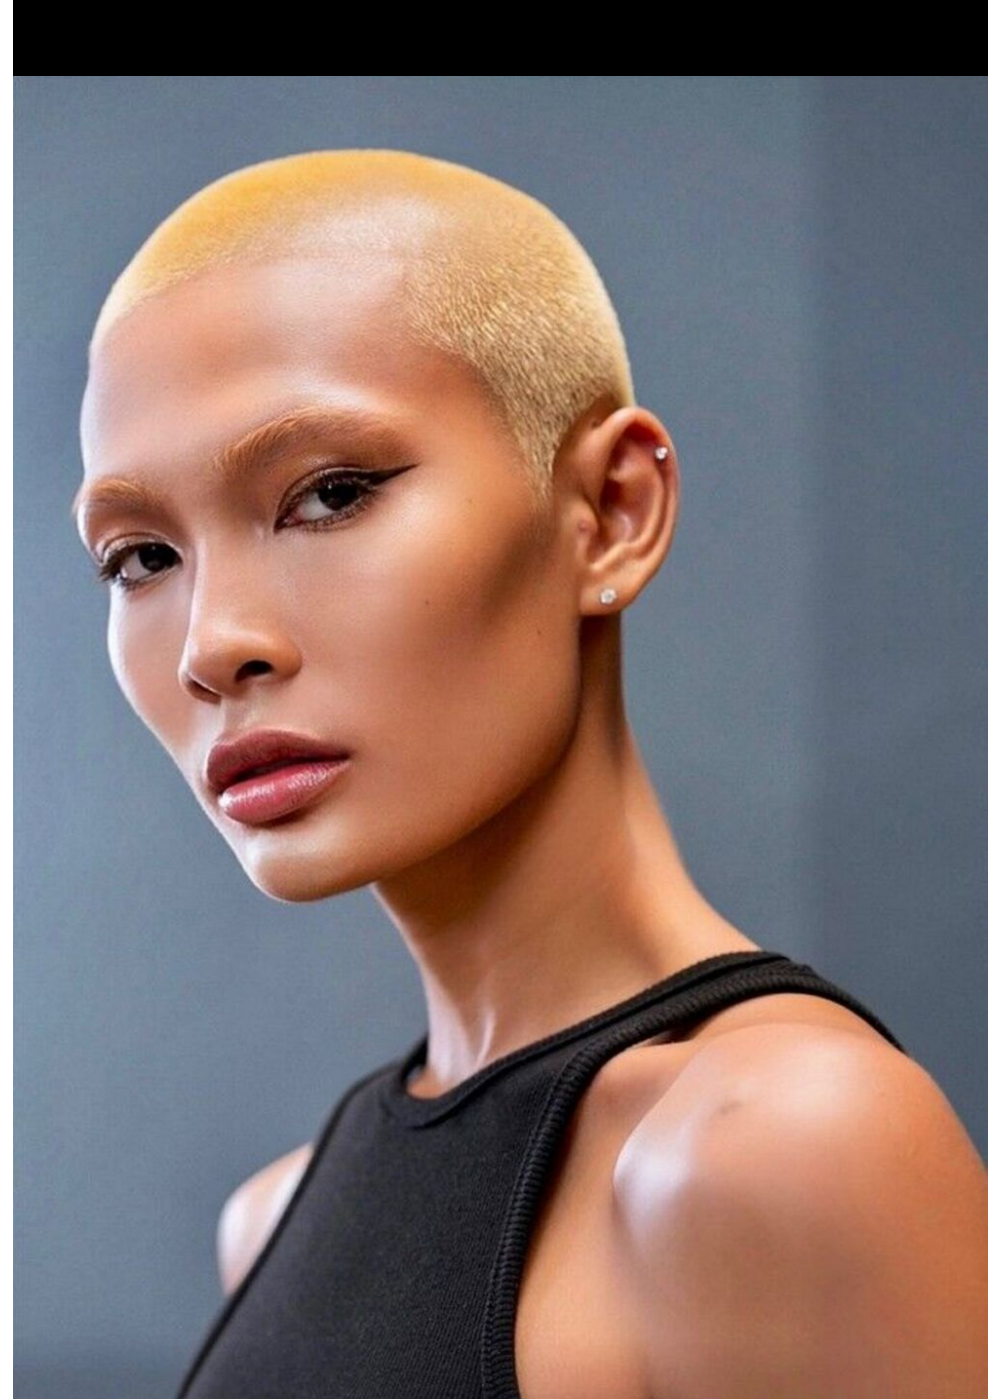

tune models

mail@tune-models.com

tune-models.com

+ 49 171 990 94 32

#tunefamily