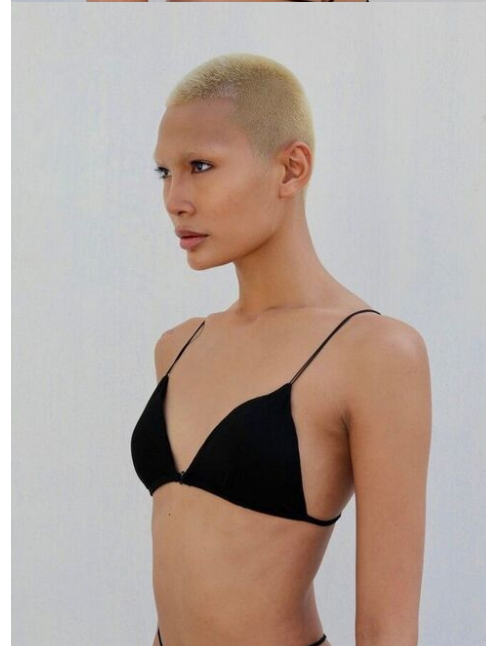

tune models

mail@tune-models.com

tune-models.com

+ 49 171 990 94 32

#tunefamily