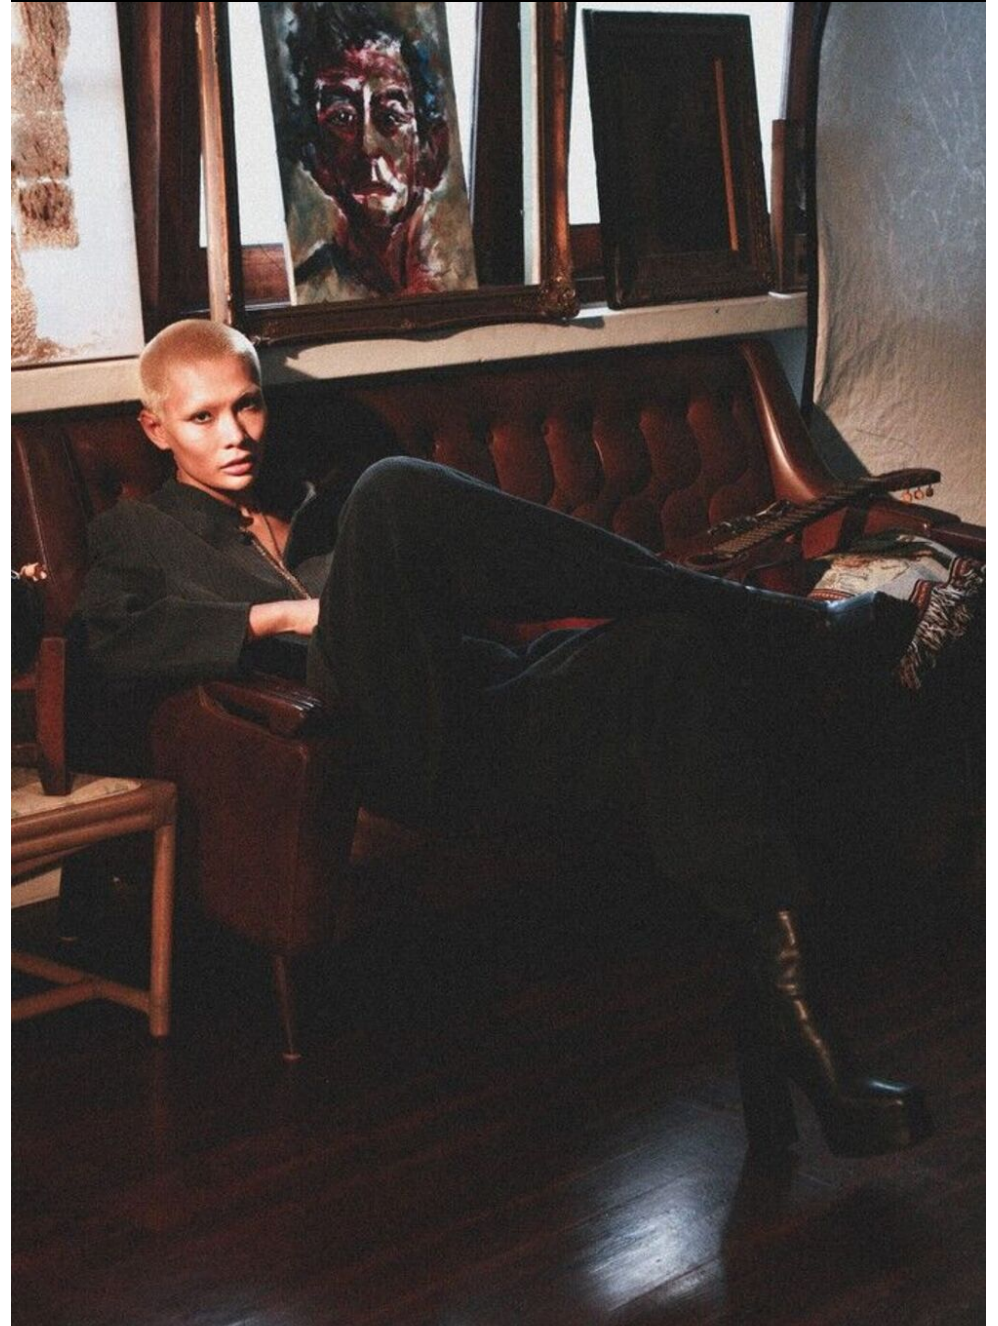

tune models

+ 49 171 990 94 32

mail@tune-models.com

tune-models.com

#tunefamily