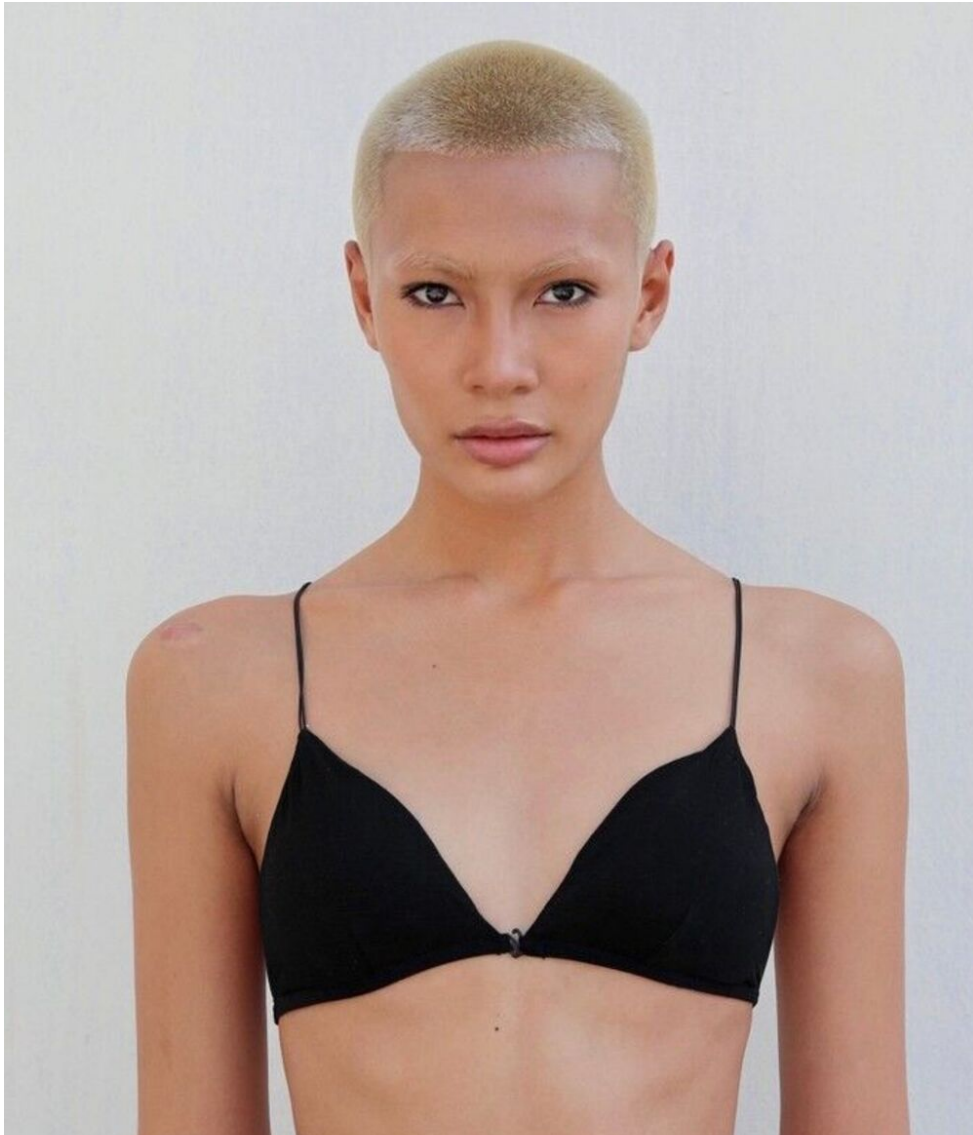

tune models

mail@tune-models.com

tune-models.com

+ 49 171 990 94 32

#tunefamily