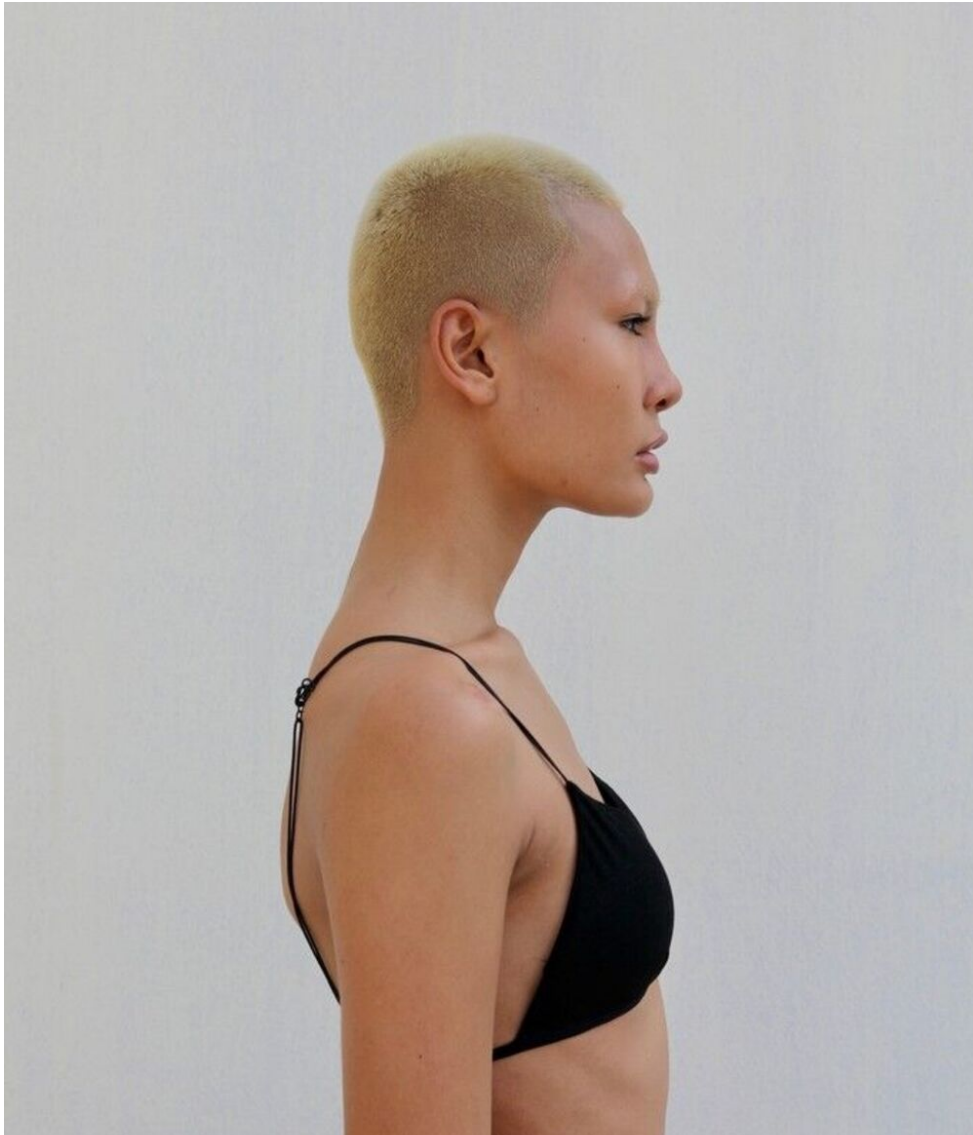

jemma j.

jemma j.