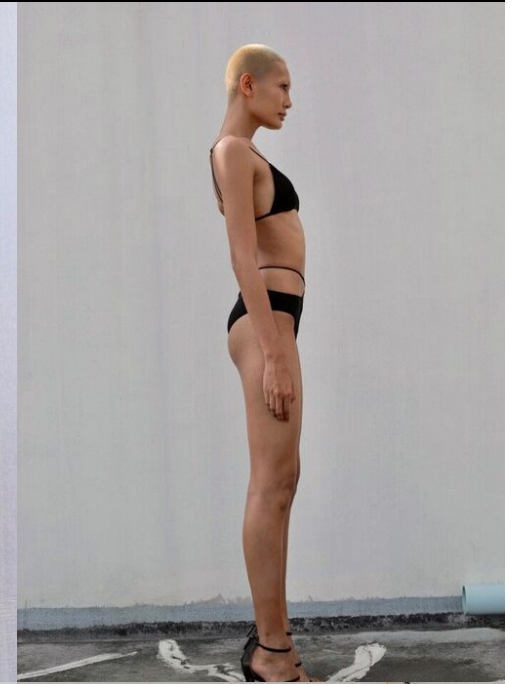

tune models

mail@tune-models.com

tune-models.com

+ 49 171 990 94 32

#tunefamily