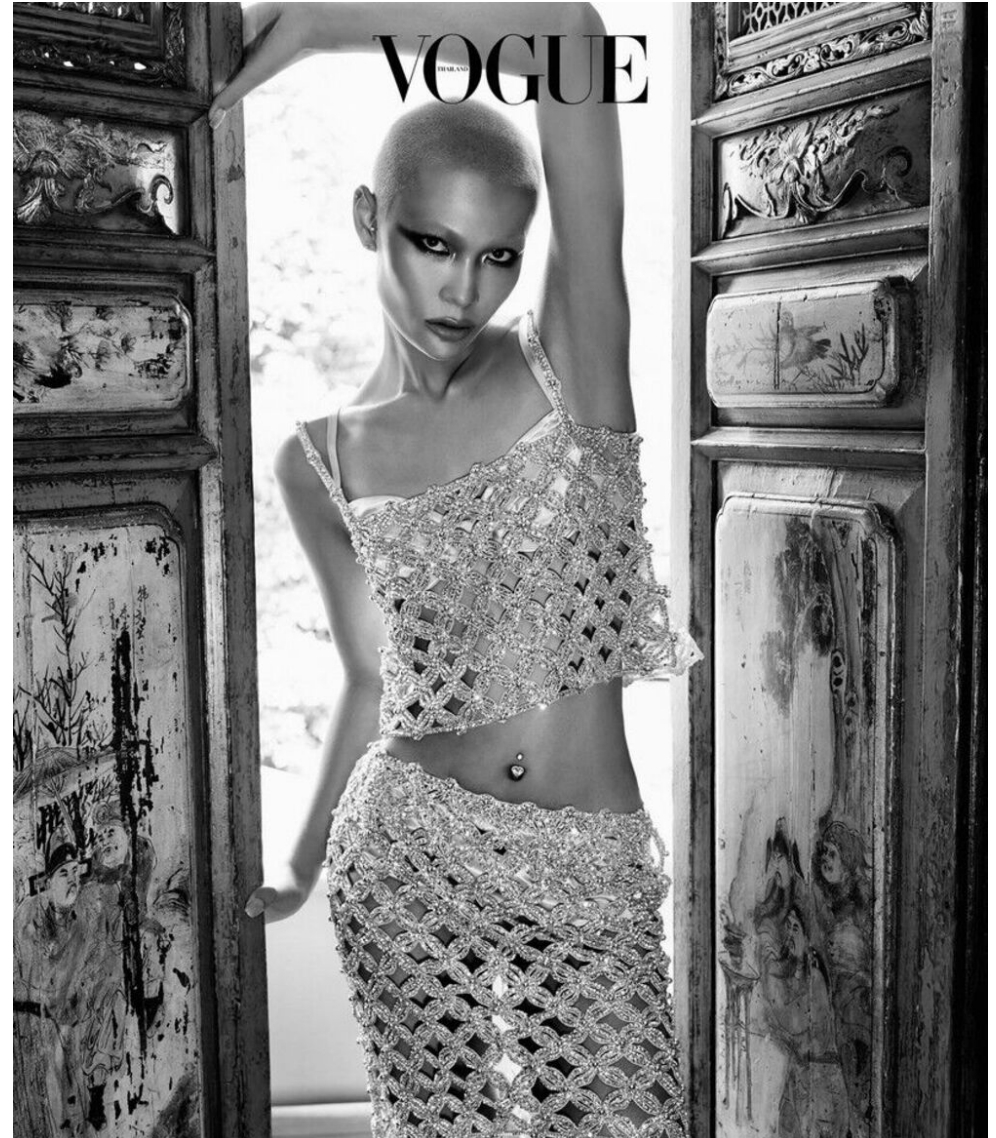

height	181	bust	82	dress	34/
hair	platinblonde	waist	61		
eyes	brown	hips	87		

jemma j.

tune models

+ 49 171 990 94 32

mail@tune-models.com

tune-models.com

#tunefamily

jemma j.