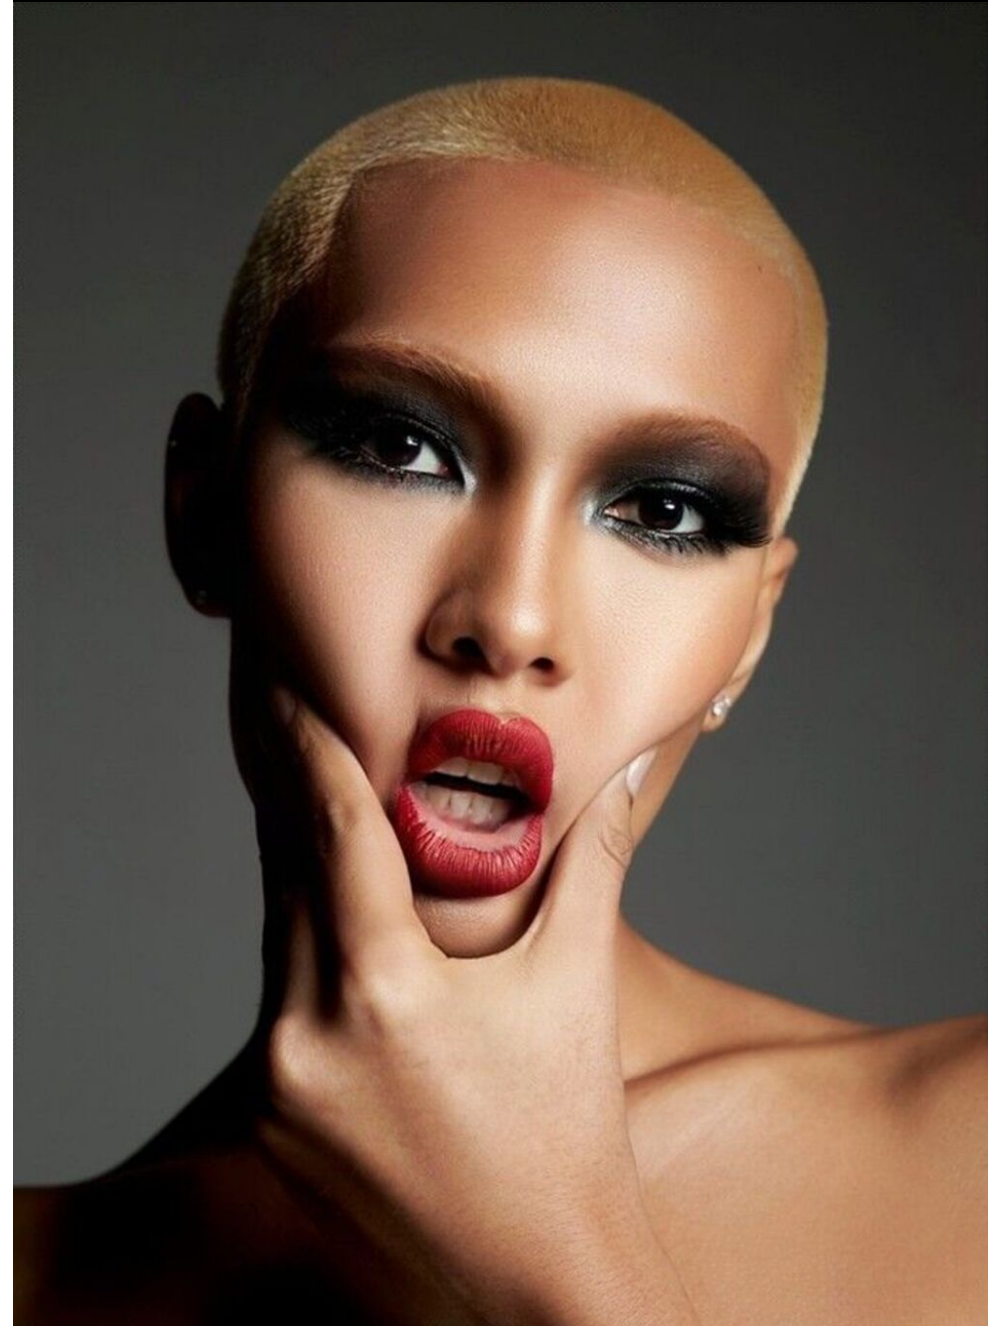

tune models

mail@tune-models.com

tune-models.com

+ 49 171 990 94 32

#tunefamily