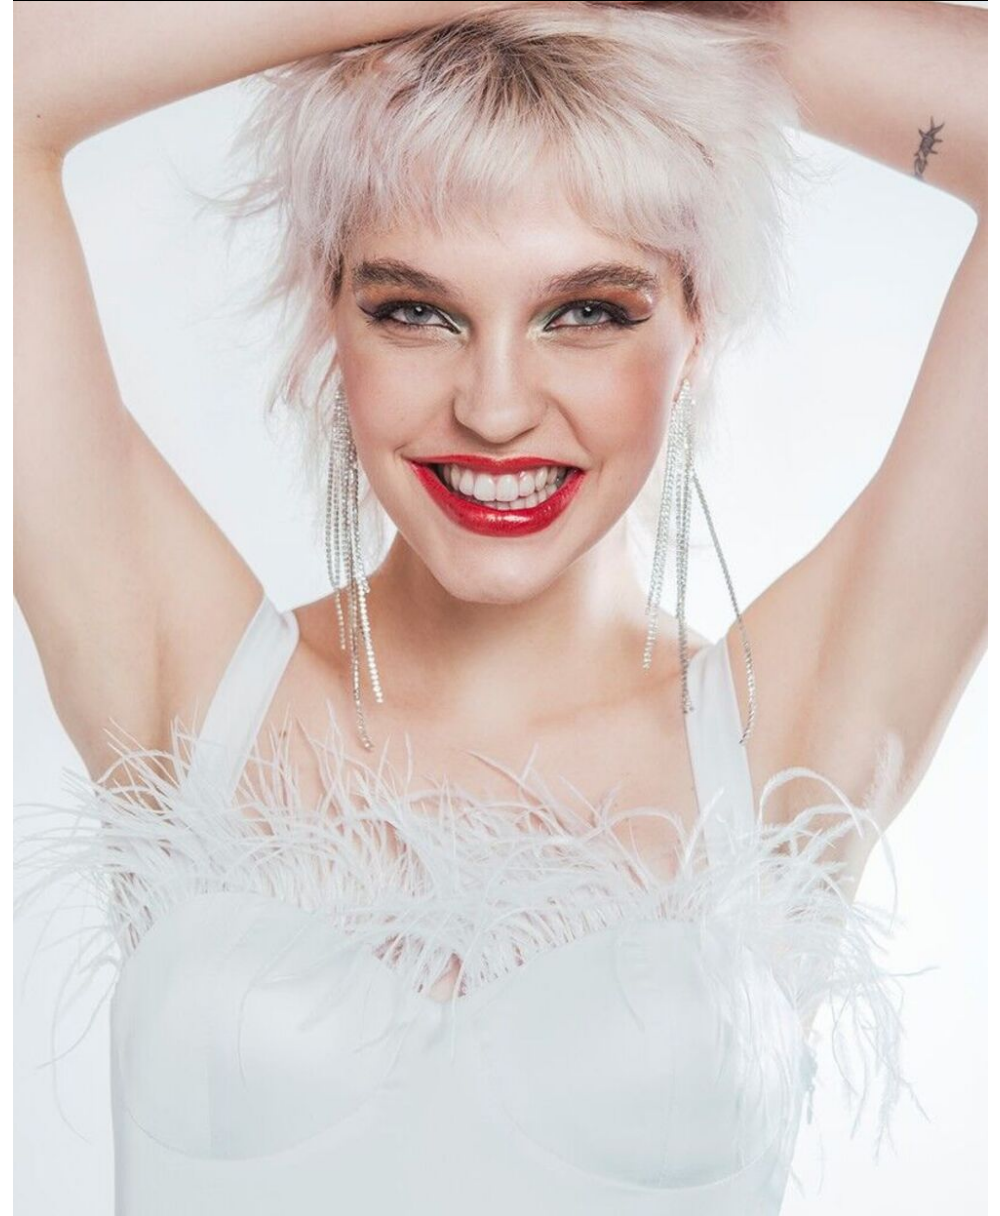

tune models

mail@tune-models.com

tune-models.com

+ 49 171 990 94 32

#tunefamily