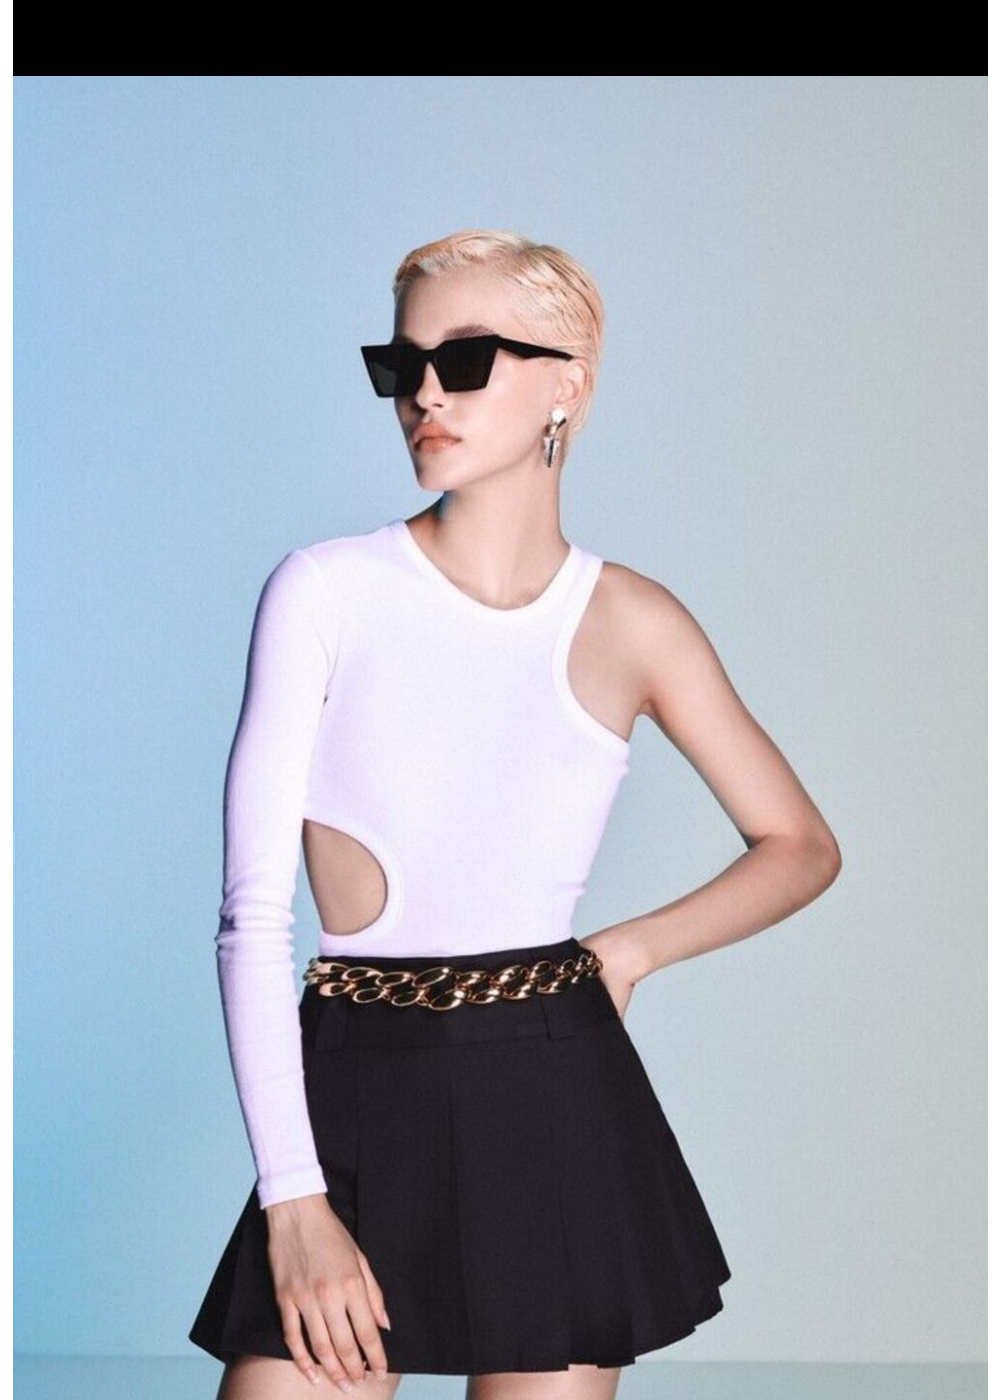

julia knoll

tune models

mail@tune-models.com

tune-models.com

+ 49 171 990 94 32

#tunefamily