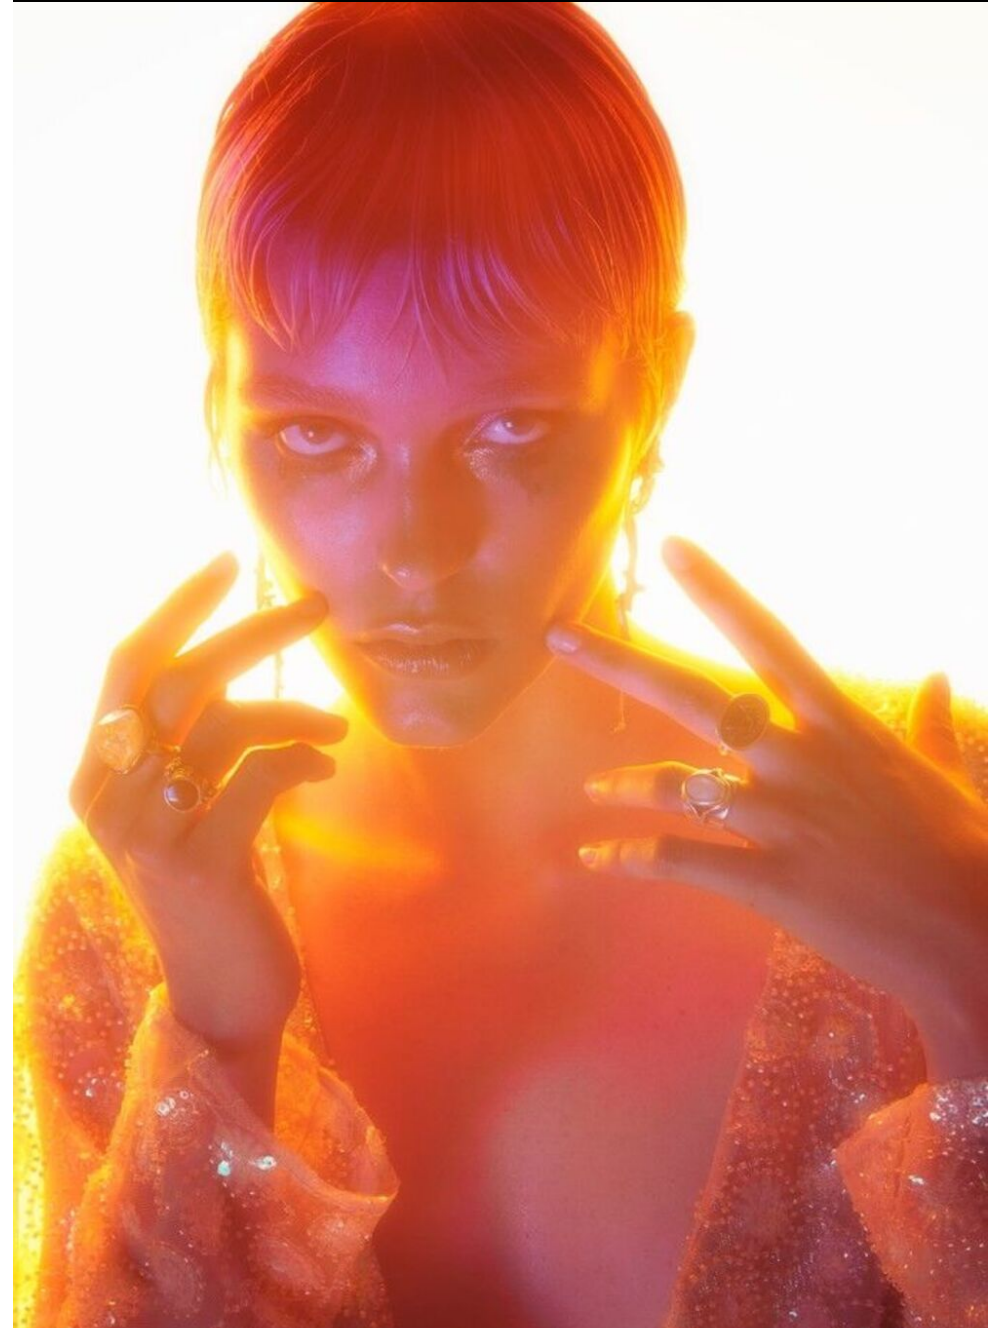

tune models

mail@tune-models.com

tune-models.com

+ 49 171 990 94 32

#tunefamily