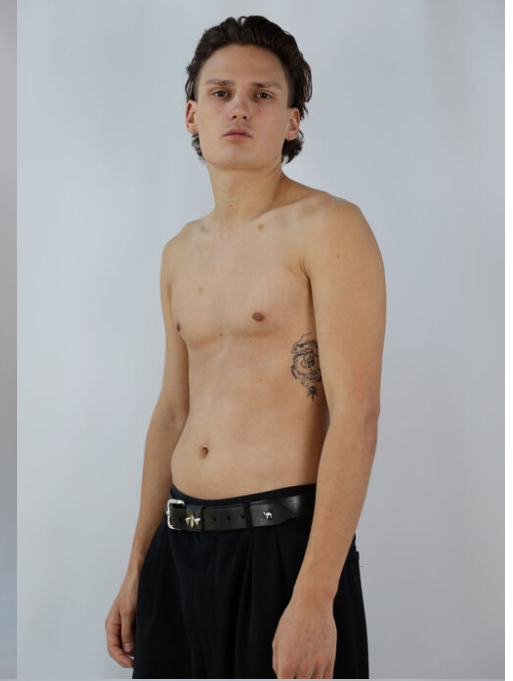

tune models

mail@tune-models.com

tune-models.com

+ 49 171 990 94 32

#tunefamily