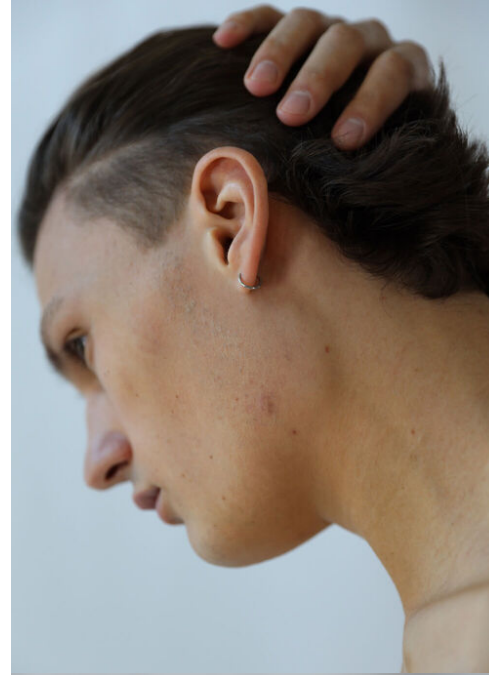

tune models

mail@tune-models.com

tune-models.com

+ 49 171 990 94 32

#tunefamily

silas wagner

FACTS & EXPERIENCE

NUTRITION	ALL KIND OF FOODS
TALENTS	GUITAR
SPORTS	AMERICAN FOOTBALL, SNOWBOARD, SKATEBOARD, SOCCER, FITNESS, TENNIS,
AGE	24y.
ORIGIN	DEUTSCH