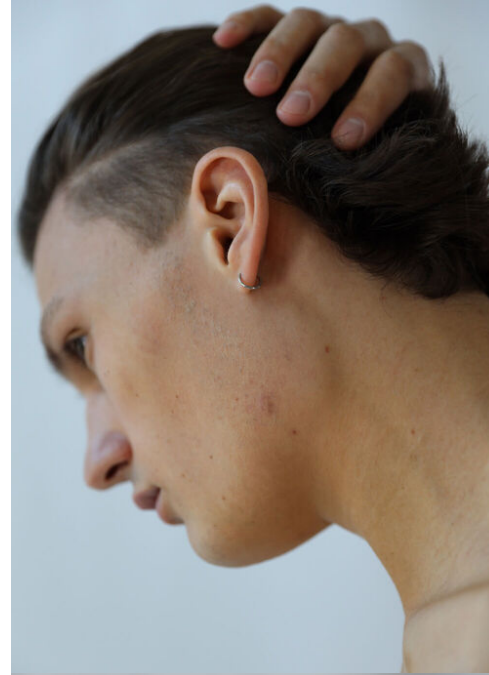

## FACTS & EXPERIENCE

NUTRITION	ALL KIND OF FOODS
TALENTS	GUITAR
SPORTS	AMERICAN FOOTBALL, SNOWBOARD, SKATEBOARD, SOCCER, FITNESS, TENNIS,
AGE	25y.
ORIGIN	DEUTSCH

MOTHER AGENCY TUNE MODEL MGMT

STAY TUNED.