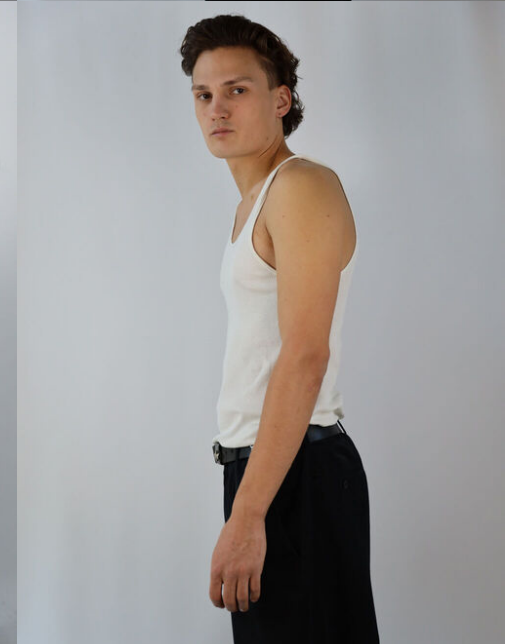

tune models

mail@tune-models.com

tune-models.com

+ 49 171 990 94 32

#tunefamily

silas wagner

FACTS & EXPERIENCE

NUTRITION	ALL KIND OF FOODS
TALENTS	GUITAR
SPORTS	AMERICAN FOOTBALL, SNOWBOARD, SKATEBOARD, SOCCER, FITNESS, TENNIS,
AGE	24y.
ORIGIN	DEUTSCH