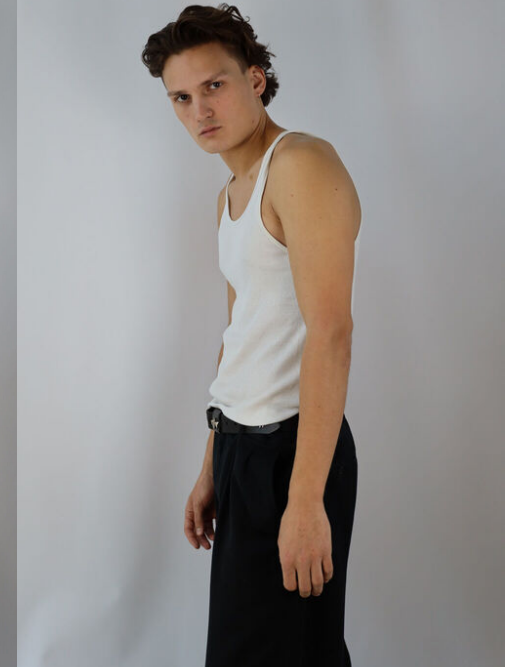

tune models

mail@tune-models.com

tune-models.com

+ 49 171 990 94 32

#tunefamily

silas wagner

FACTS & EXPERIENCE

NUTRITION	ALL KIND OF FOODS
TALENTS	GUITAR
SPORTS	AMERICAN FOOTBALL, SNOWBOARD, SKATEBOARD, SOCCER, FITNESS, TENNIS,
AGE	24y.
ORIGIN	DEUTSCH