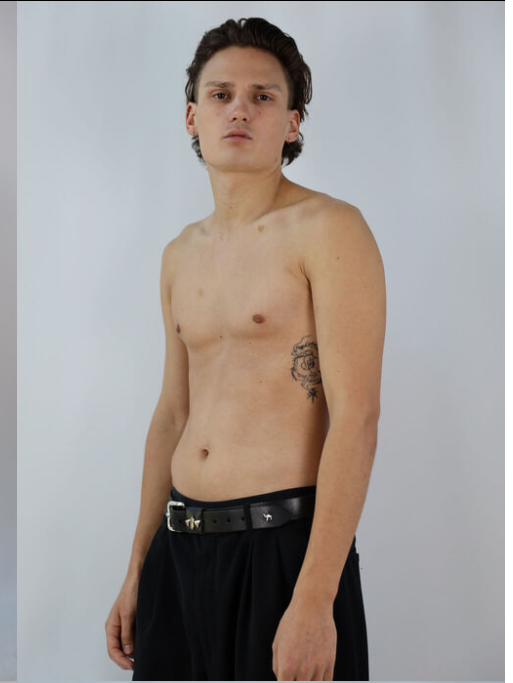

tune models

mail@tune-models.com

tune-models.com

+ 49 171 990 94 32

#tunefamily