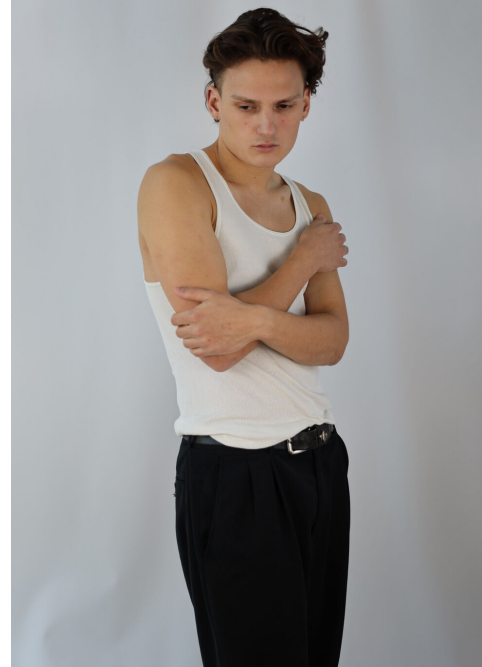

tune models

mail@tune-models.com

tune-models.com

+ 49 171 990 94 32

#tunefamily

silas wagner

FACTS & EXPERIENCE

NUTRITION	ALL KIND OF FOODS
TALENTS	GUITAR
SPORTS	AMERICAN FOOTBALL, SNOWBOARD, SKATEBOARD, SOCCER, FITNESS, TENNIS,
AGE	24y.
ORIGIN	DEUTSCH