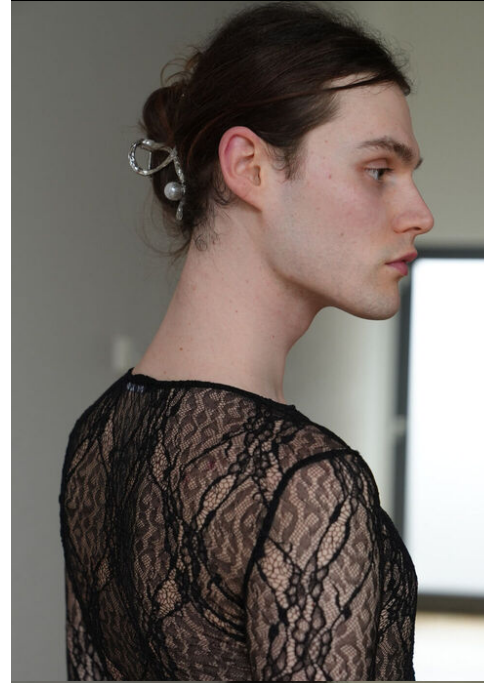

tune models

mail@tune-models.com

tune-models.com

+ 49 171 990 94 32

#tunefamily