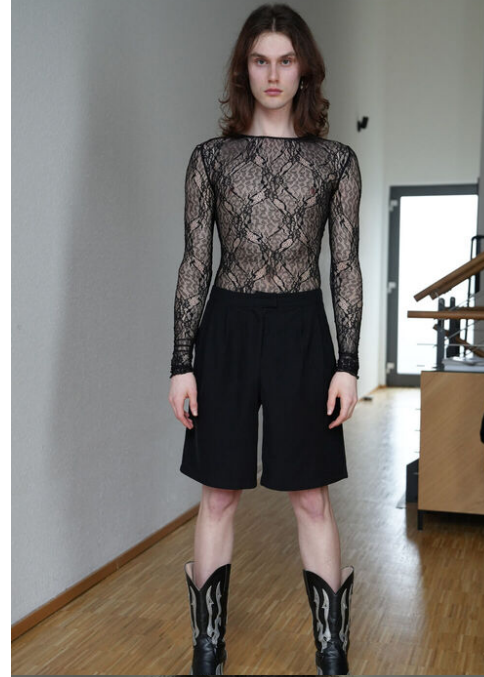

tune models

mail@tune-models.com

tune-models.com

+ 49 171 990 94 32

#tunefamily