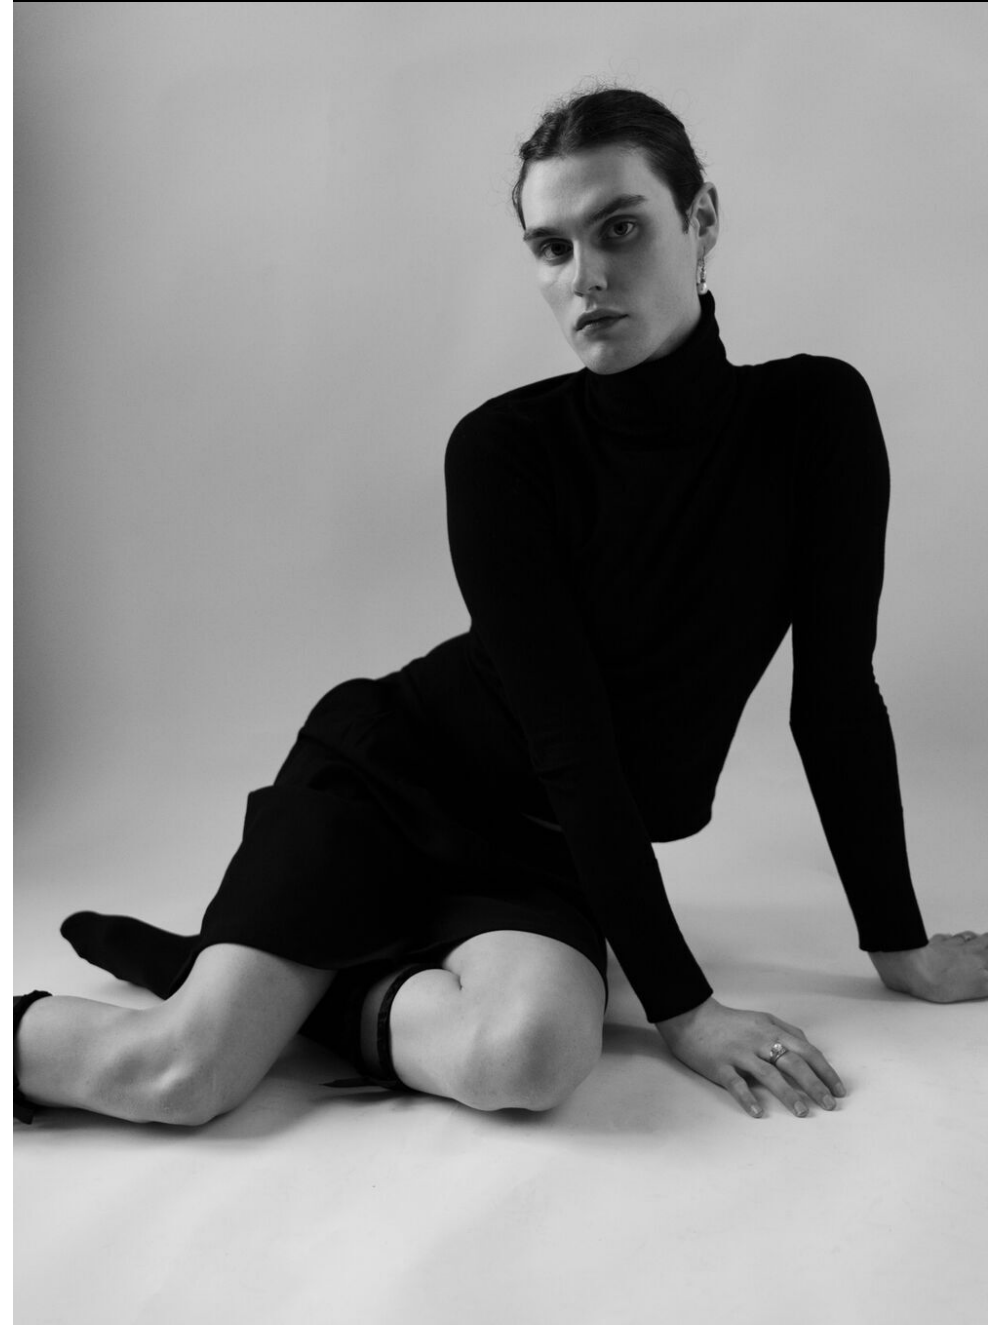

tune models

mail@tune-models.com

tune-models.com

+ 49 171 990 94 32

#tunefamily