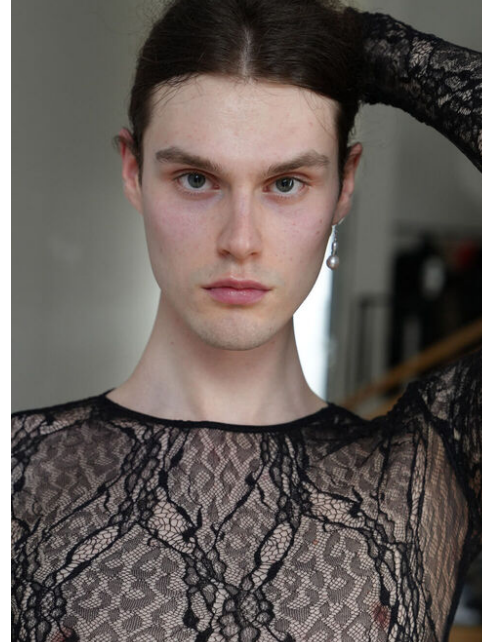

tune models

mail@tune-models.com

tune-models.com

+ 49 171 990 94 32

#tunefamily