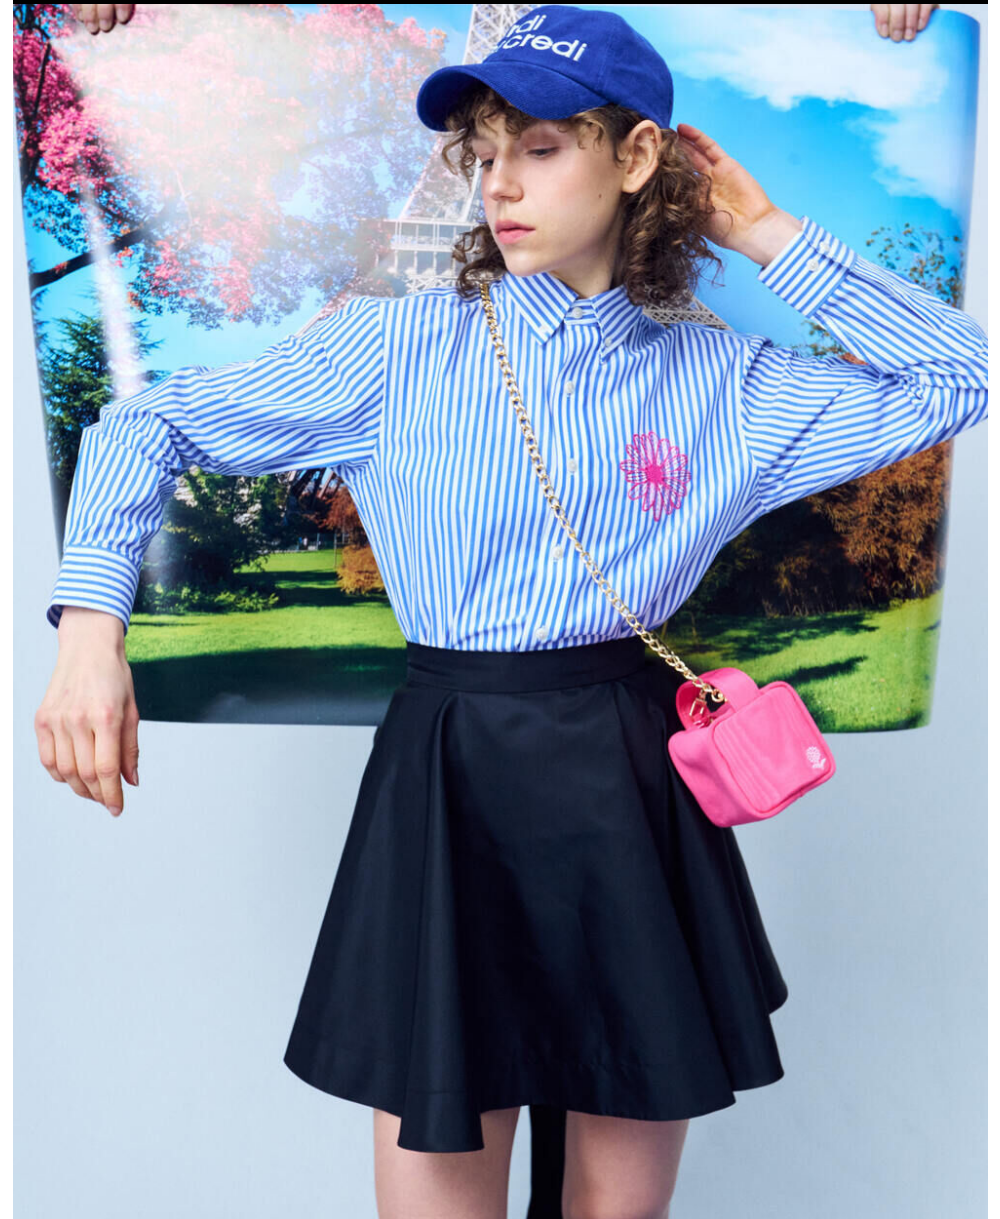

tune models

mail@tune-models.com

tune-models.com

+ 49 171 990 94 32

#tunefamily