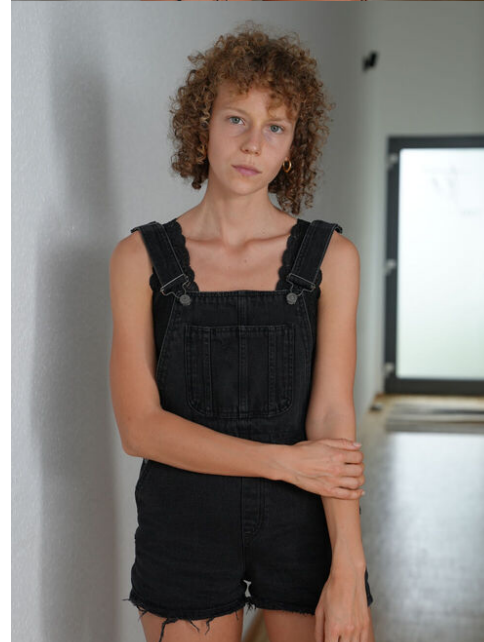

tune models

mail@tune-models.com

tune-models.com

+ 49 171 990 94 32

#tunefamily