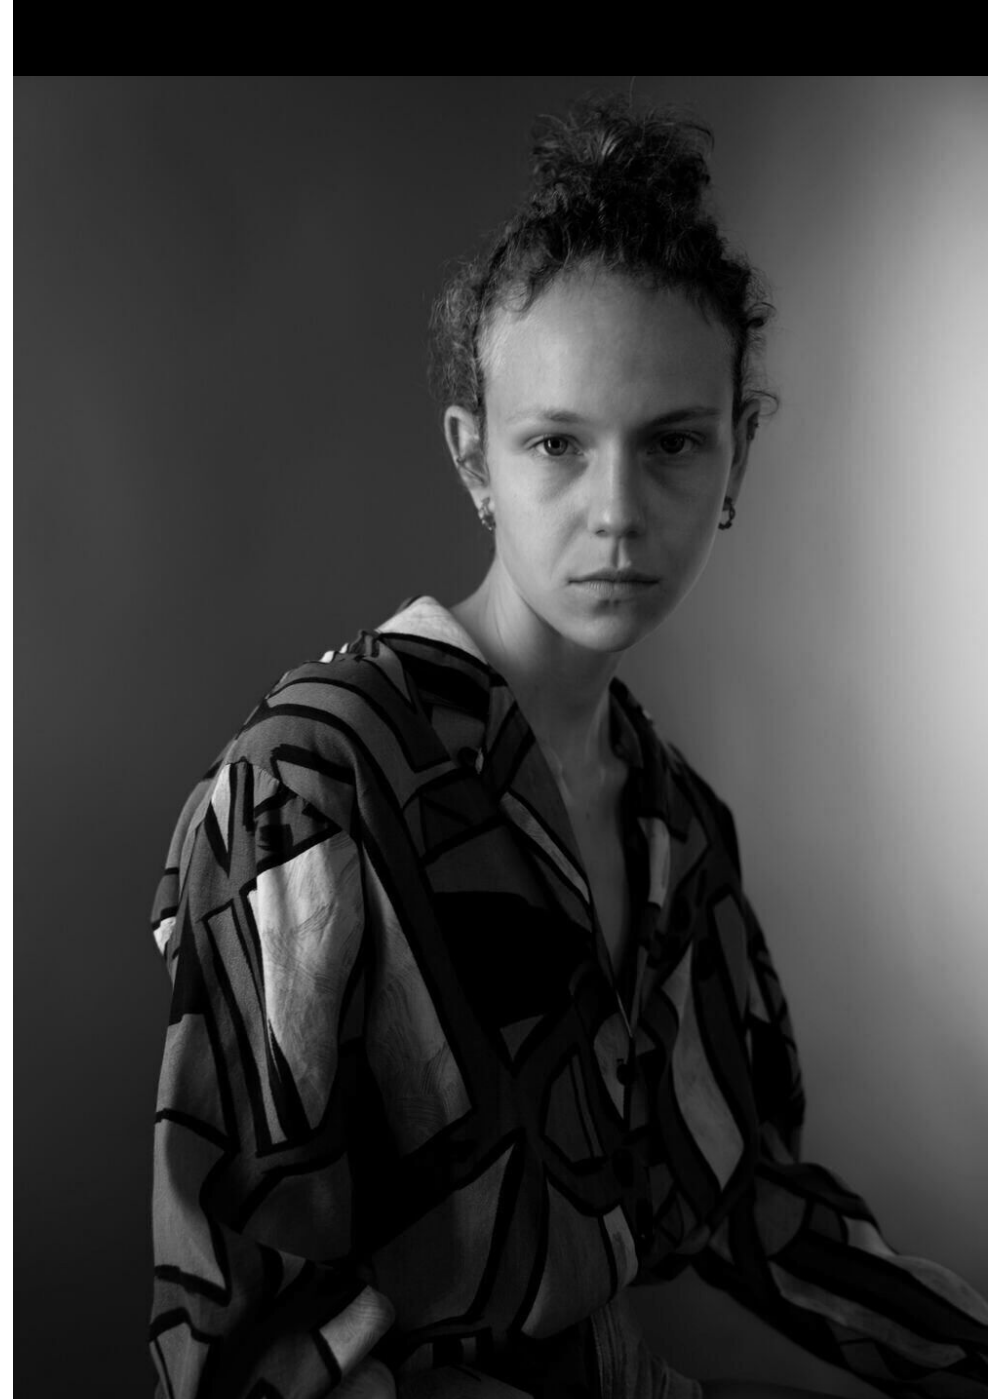

tune models

+ 49 171 990 94 32

mail@tune-models.com

tune-models.com

#tunefamily