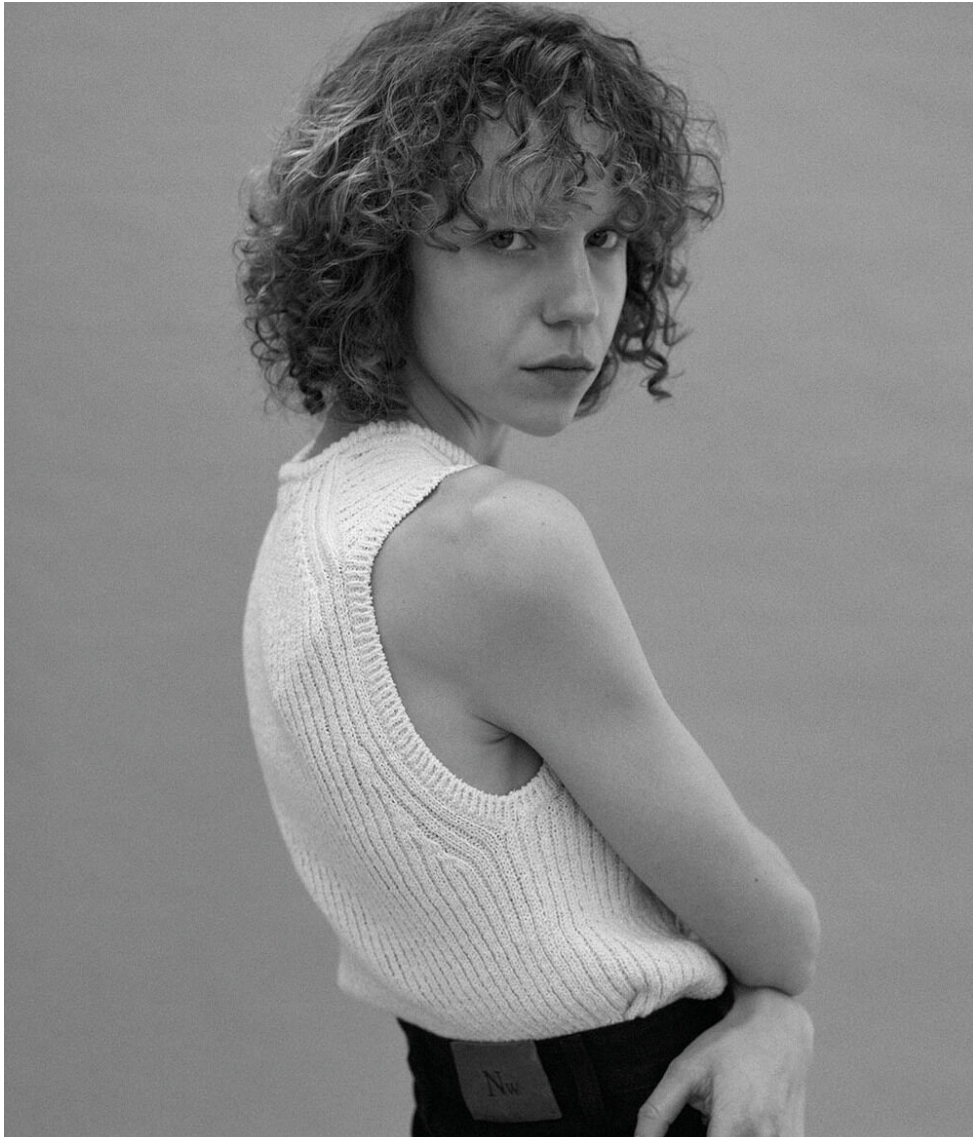

tune models

+ 49 171 990 94 32

mail@tune-models.com

tune-models.com

#tunefamily