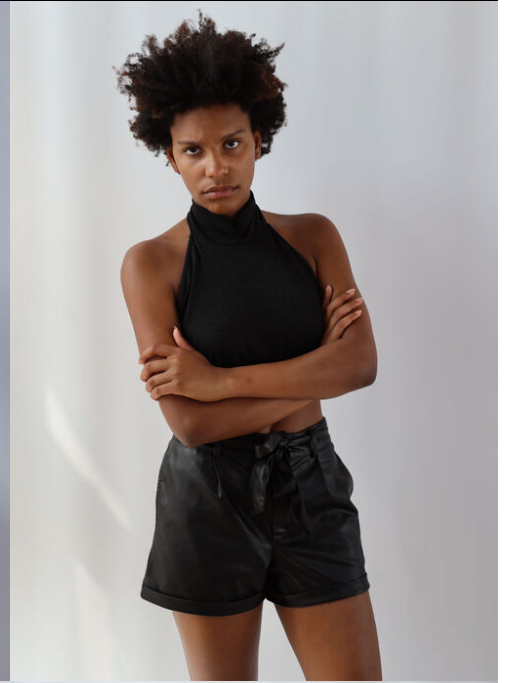

tune models

mail@tune-models.com

tune-models.com

+ 49 171 990 94 32

#tunefamily