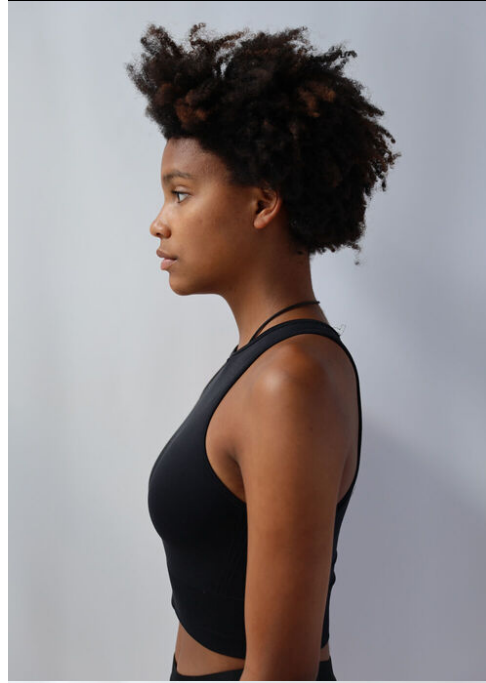

tune models

mail@tune-models.com

tune-models.com

+ 49 171 990 94 32

#tunefamily