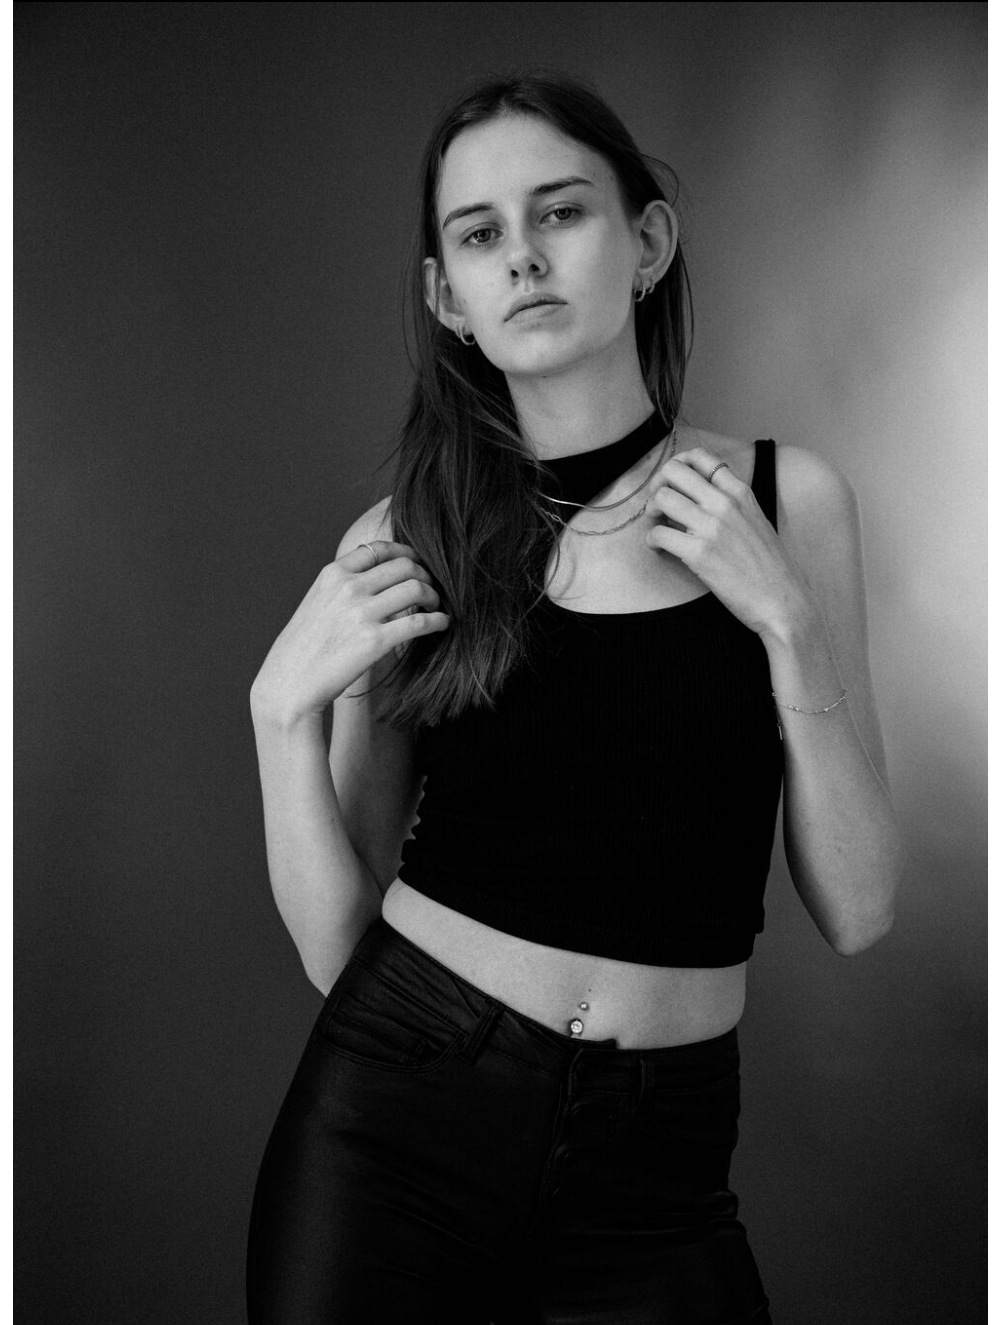

tune models

+ 49 171 990 94 32

mail@tune-models.com

tune-models.com

#tunefamily