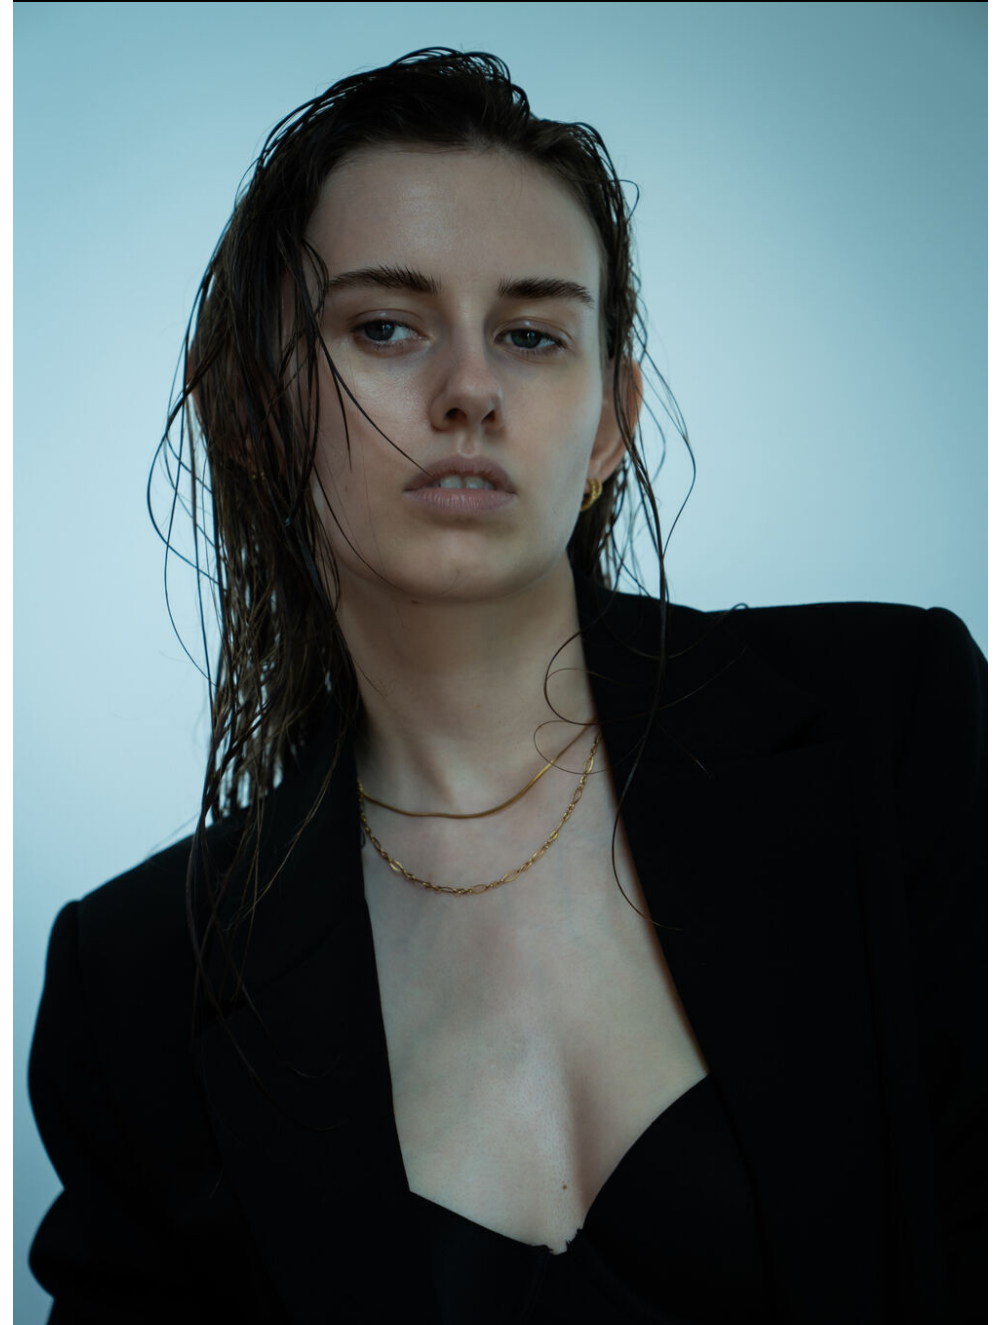

tune models

mail@tune-models.com

tune-models.com

+ 49 171 990 94 32

#tunefamily