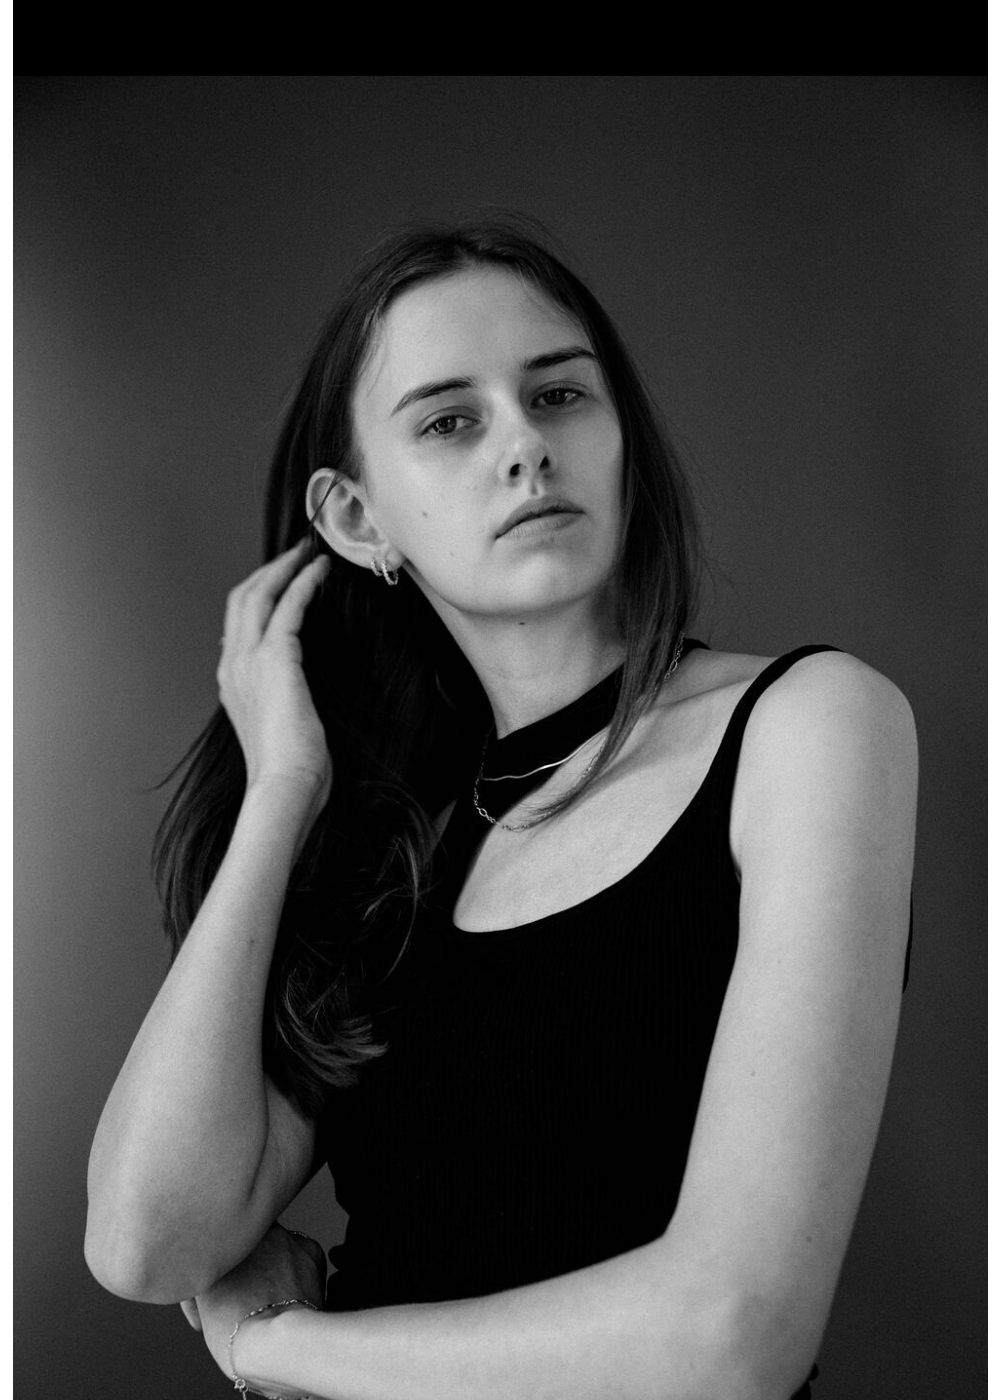

tune models

+ 49 171 990 94 32

mail@tune-models.com

tune-models.com

#tunefamily