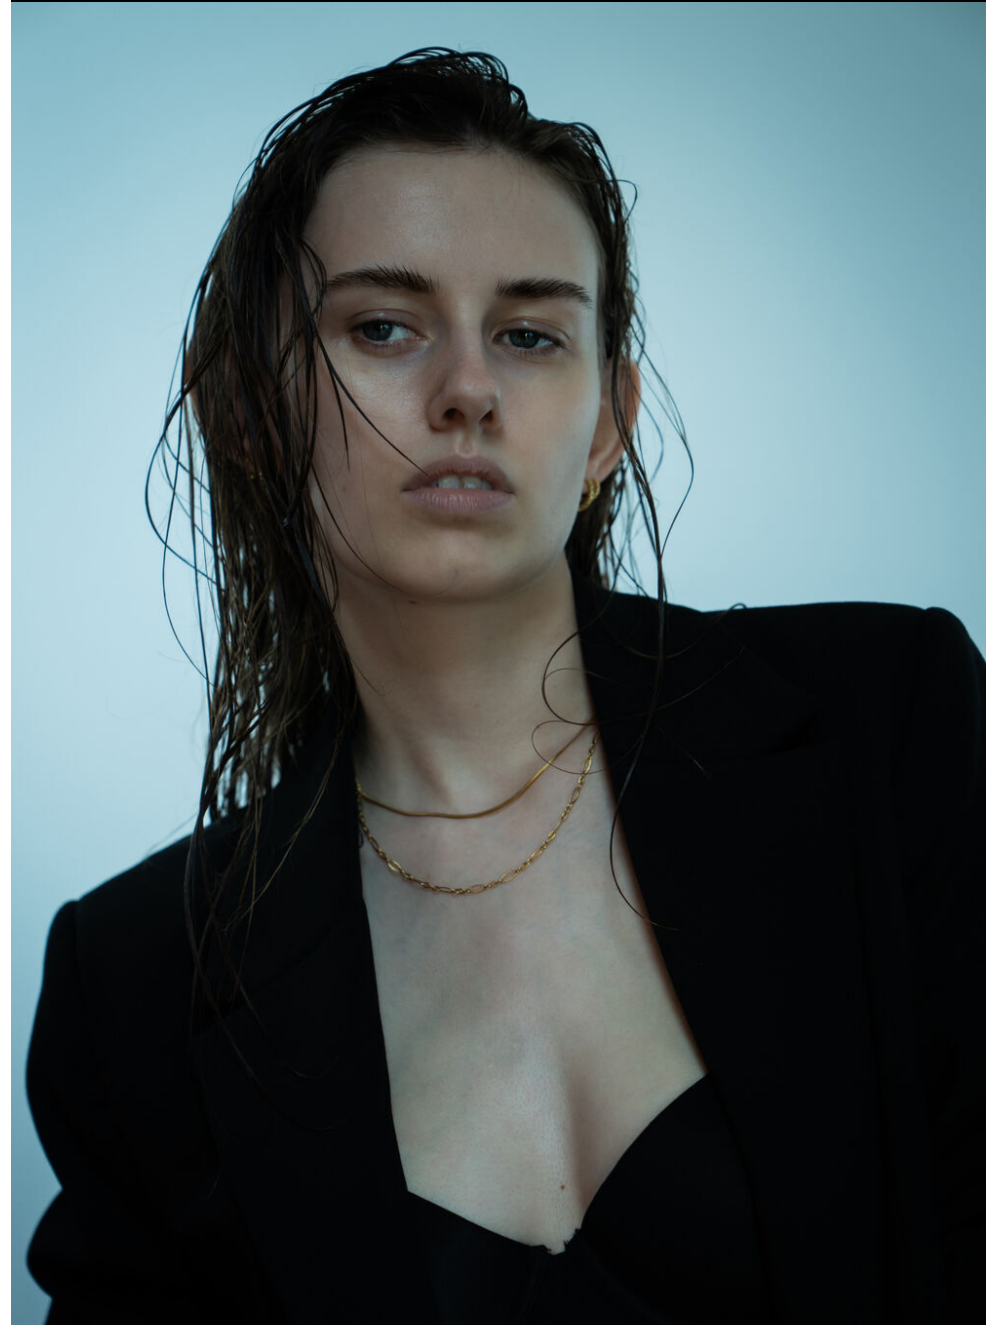

tune models

+ 49 171 990 94 32

mail@tune-models.com

tune-models.com

#tunefamily