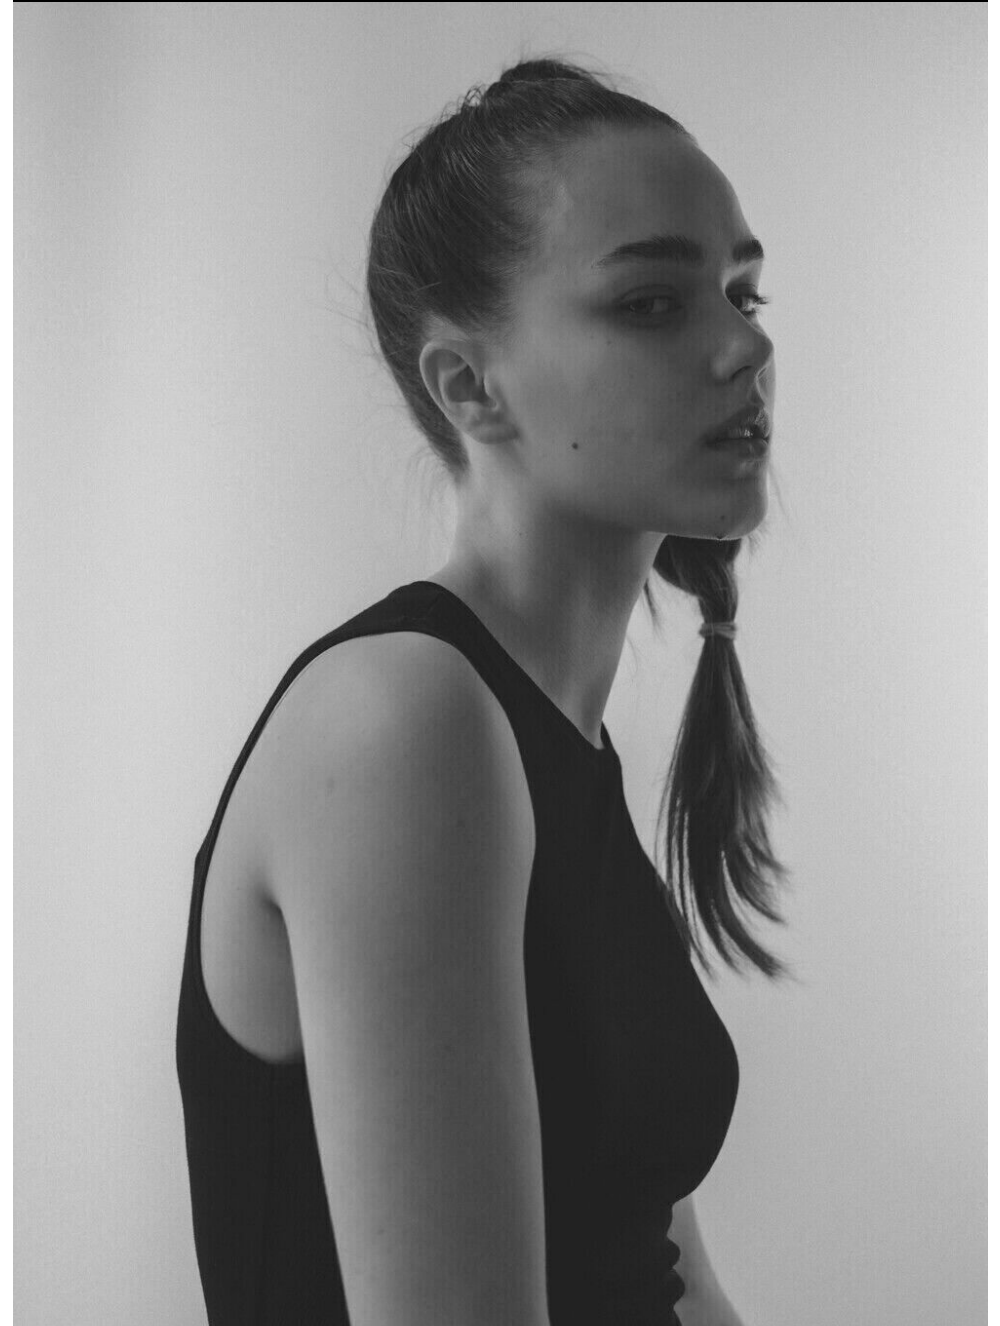

tune models

mail@tune-models.com

tune-models.com

+ 49 171 990 94 32

#tunefamily