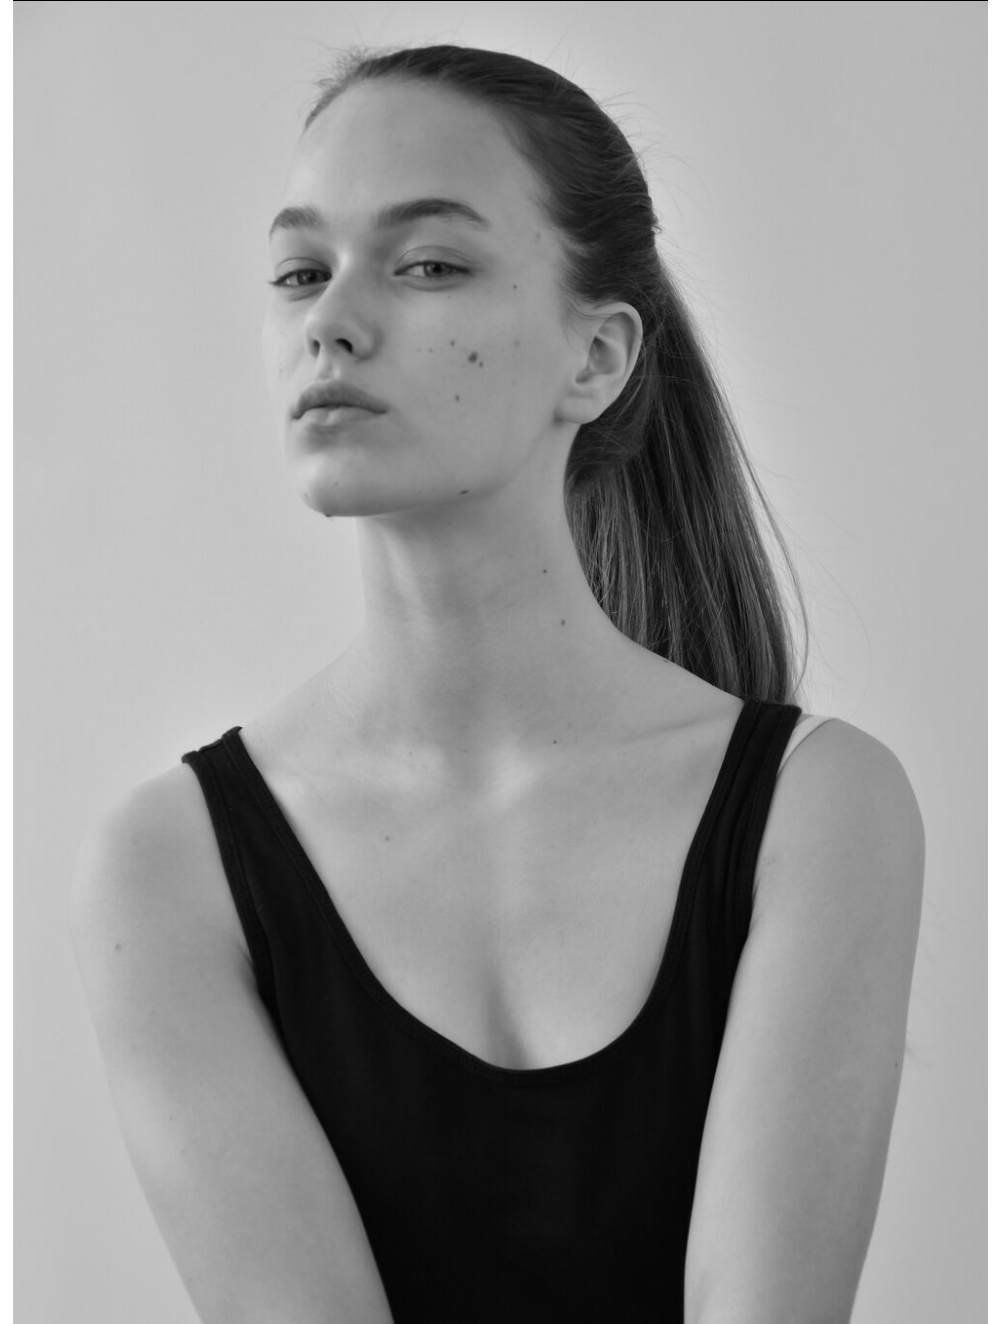

tune models

+ 49 171 990 94 32

mail@tune-models.com

tune-models.com

#tunefamily