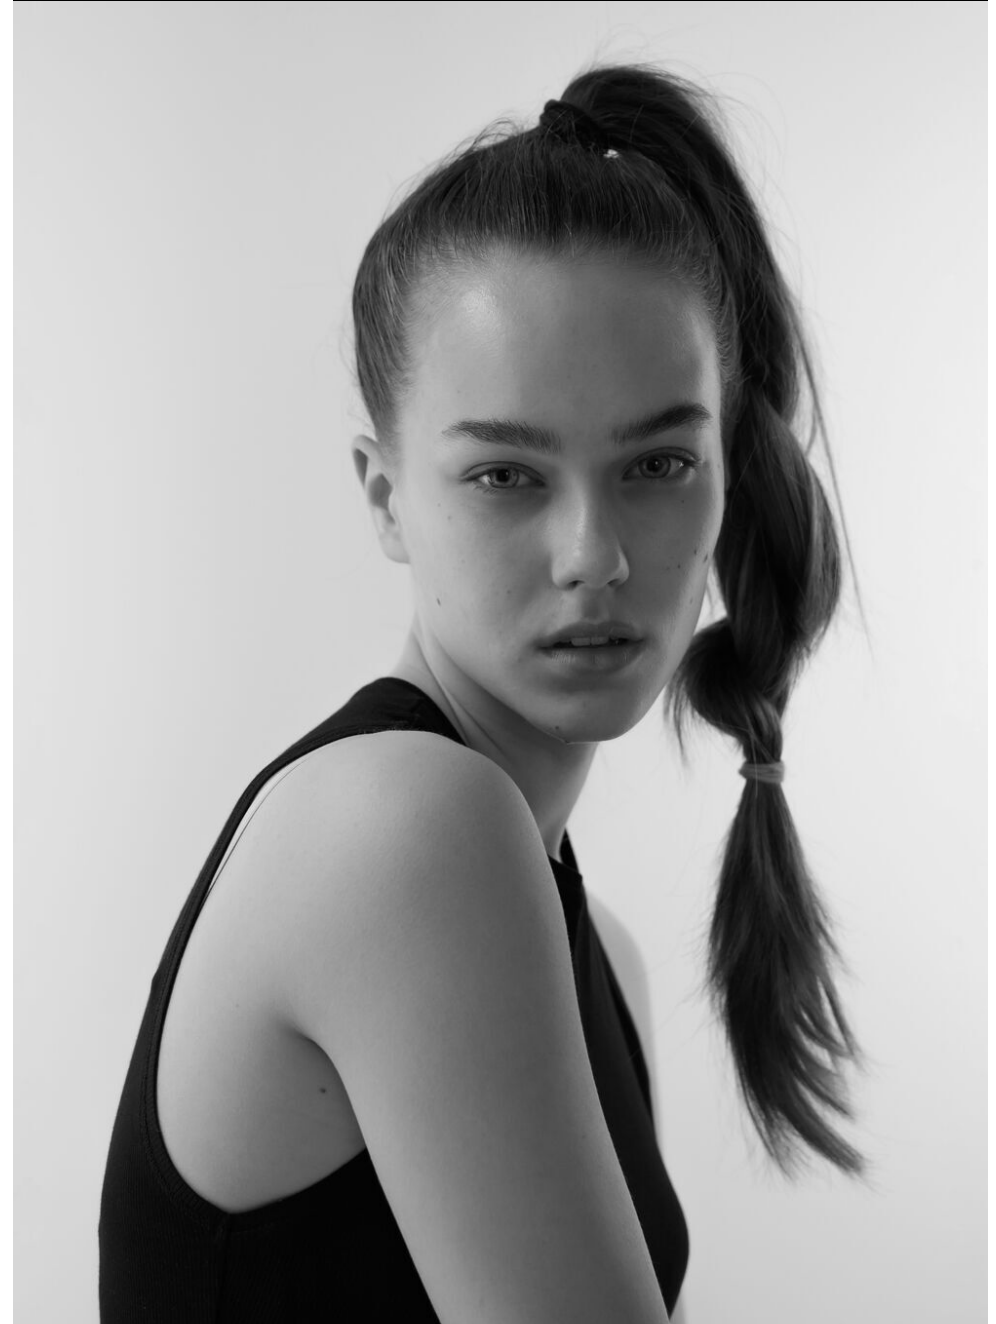

tune models

+ 49 171 990 94 32

mail@tune-models.com

tune-models.com

#tunefamily