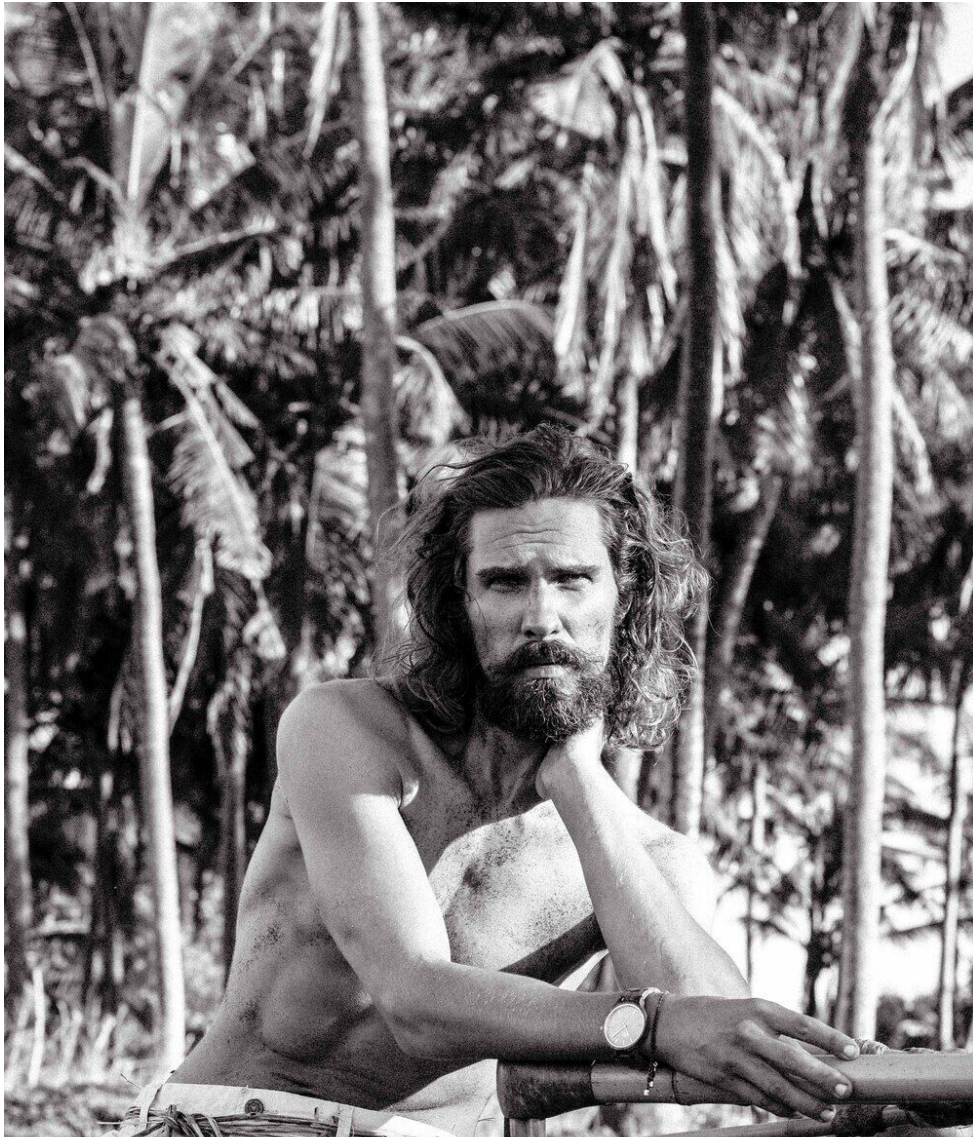

#tunefamily

*TM*  
tune MODELS

tune models

+ 49 171 990 94 32

mail@tune-models.com

tune-models.com

#tunefamily

tobias klanner