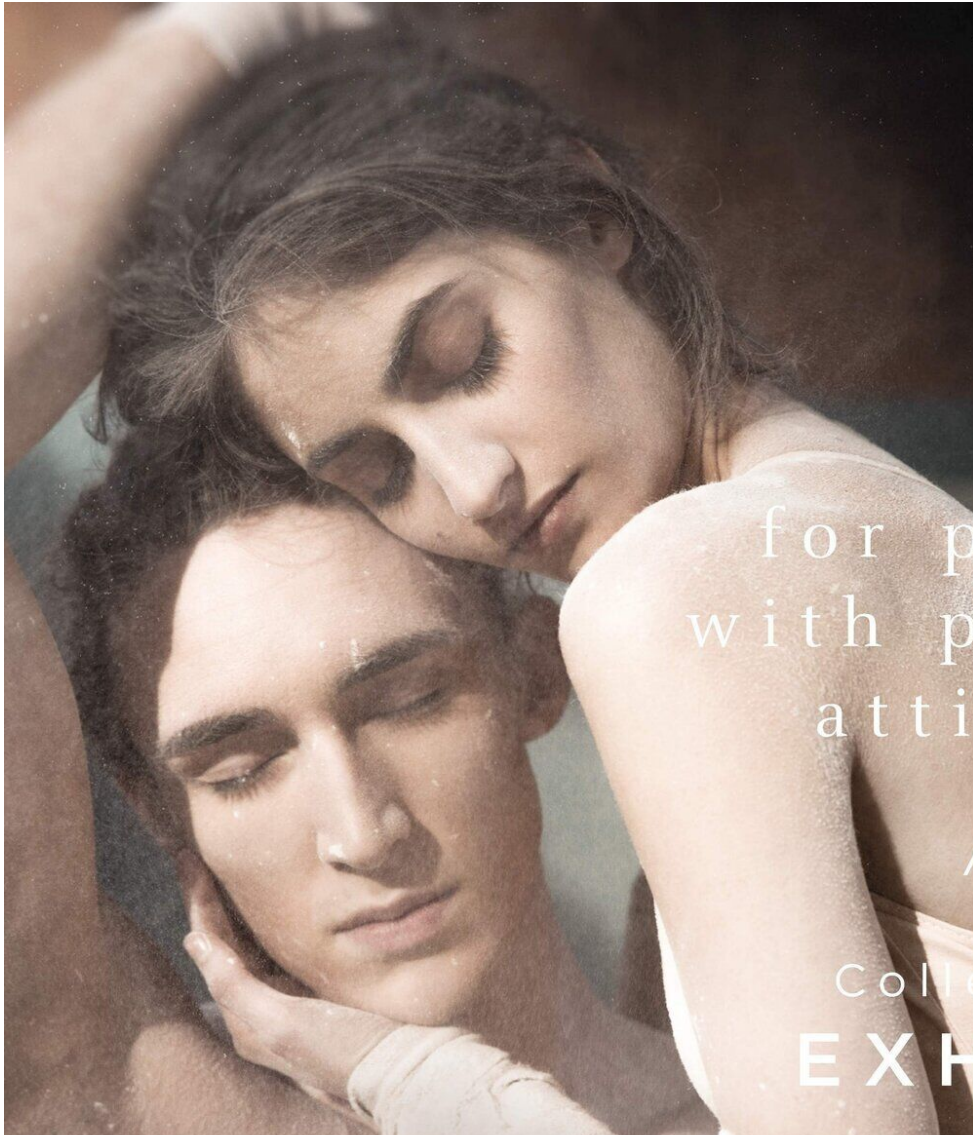

simon

for p
with p
atti

Colle
EXH

simon