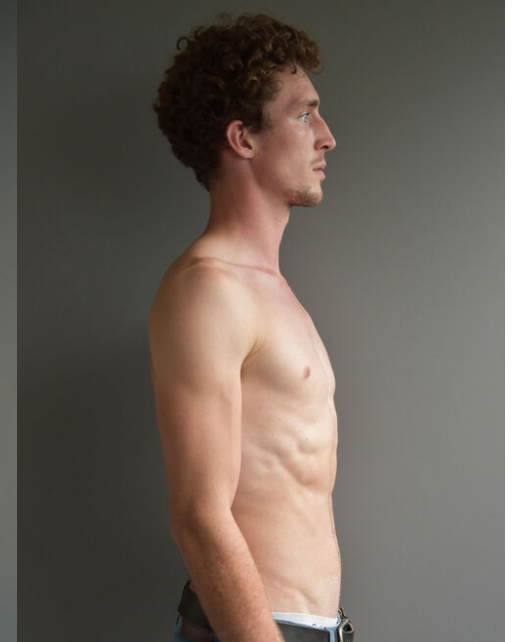

tune models

mail@tune-models.com

tune-models.com

+ 49 171 990 94 32

#tunefamily