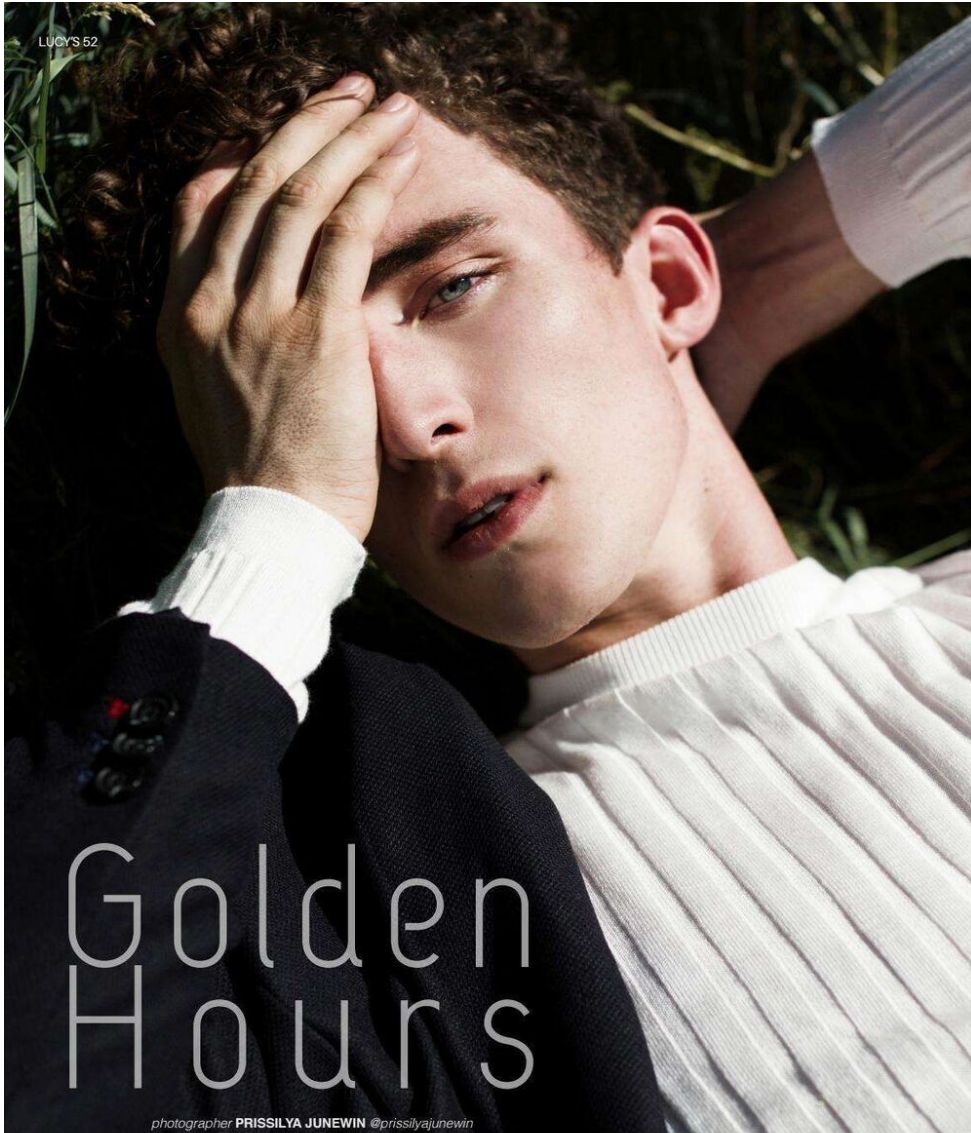

simon

tune models

+ 49 171 990 94 32

mail@tune-models.com

tune-models.com

#tunefamily