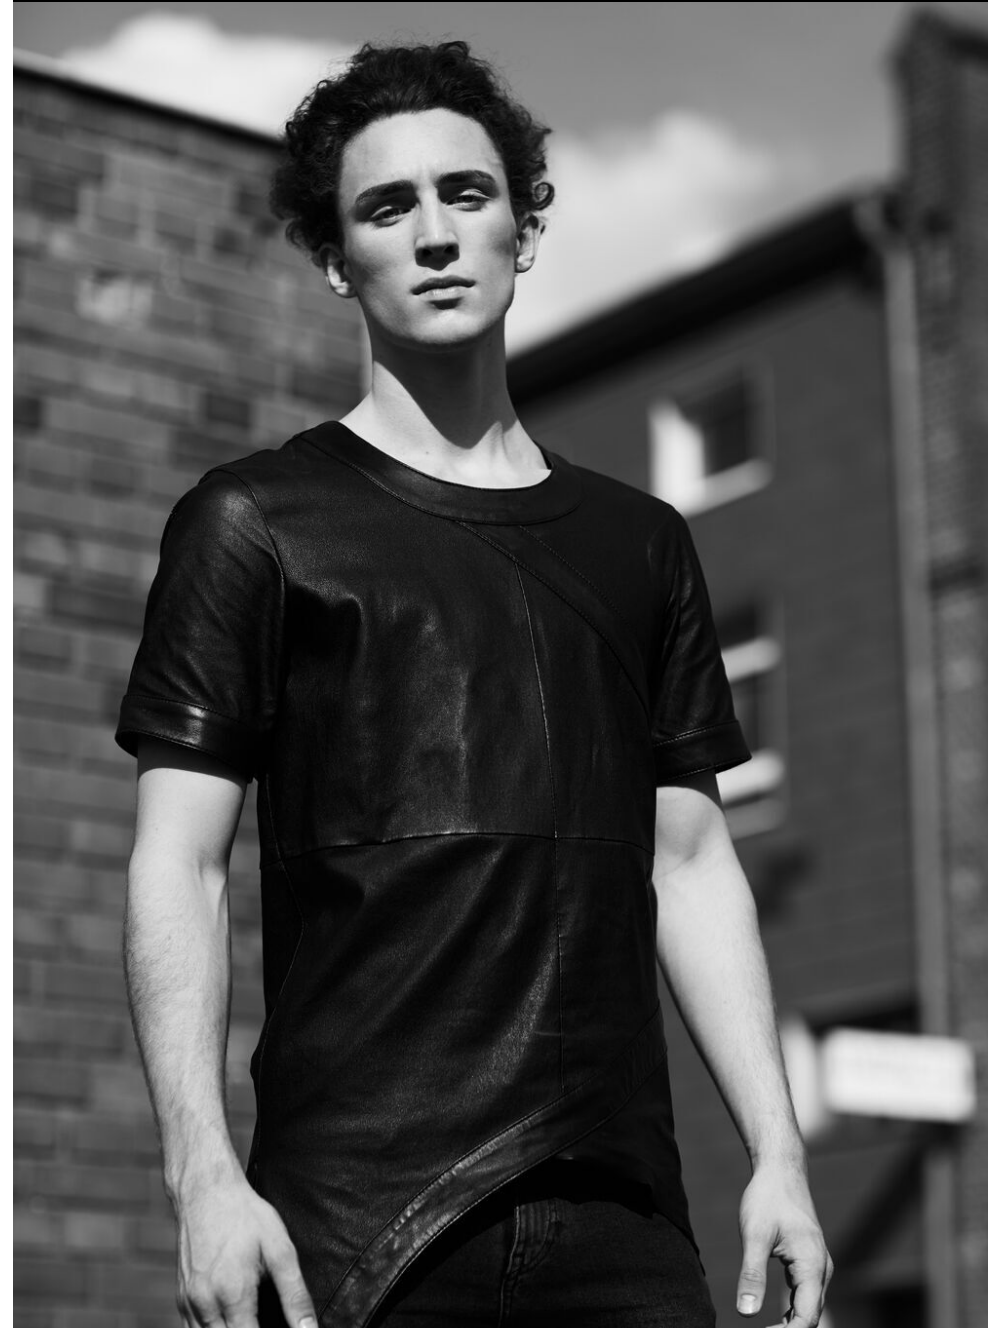

tune models

+ 49 171 990 94 32

mail@tune-models.com

tune-models.com

#tunefamily