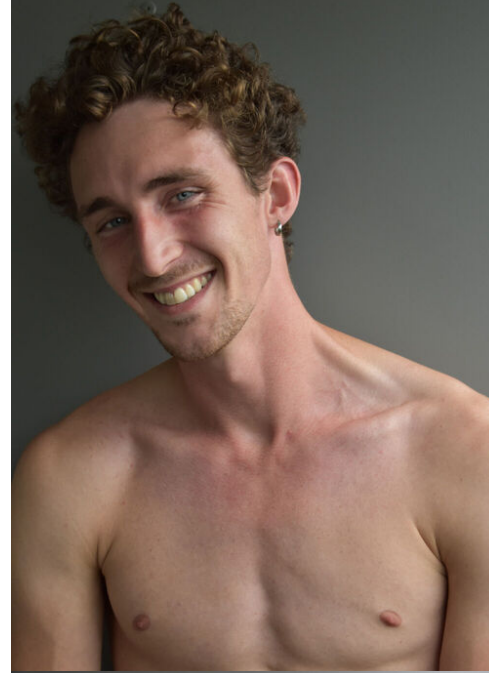

tune models

mail@tune-models.com

tune-models.com

+ 49 171 990 94 32

#tunefamily