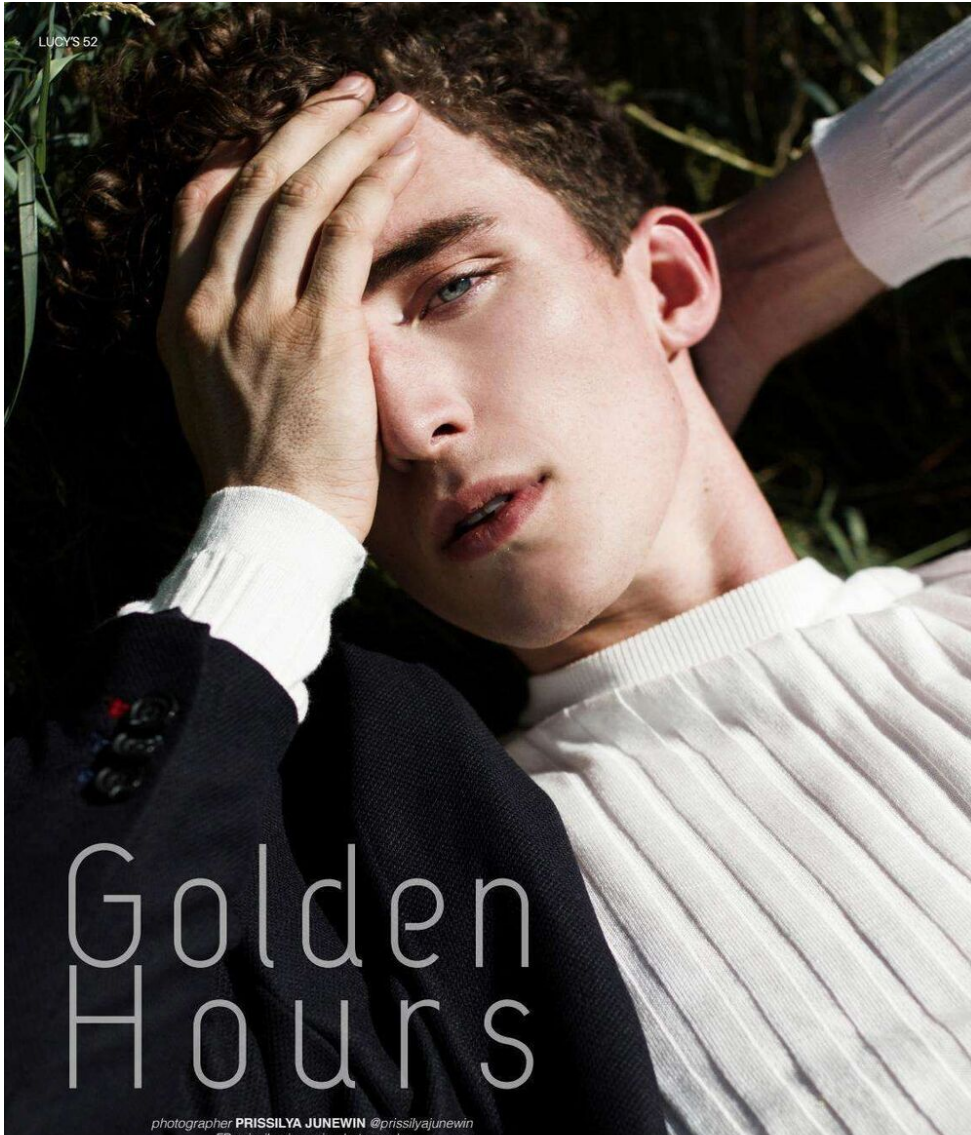

simon

tune models

+ 49 171 990 94 32

mail@tune-models.com

tune-models.com

#tunefamily