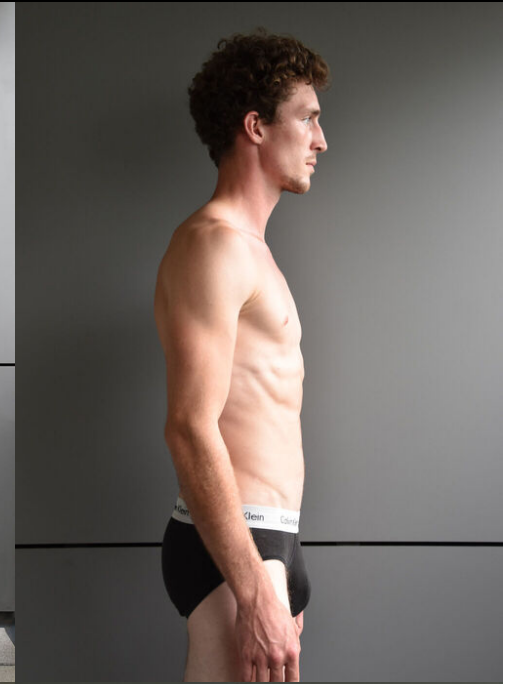

tune models

mail@tune-models.com

tune-models.com

+ 49 171 990 94 32

#tunefamily