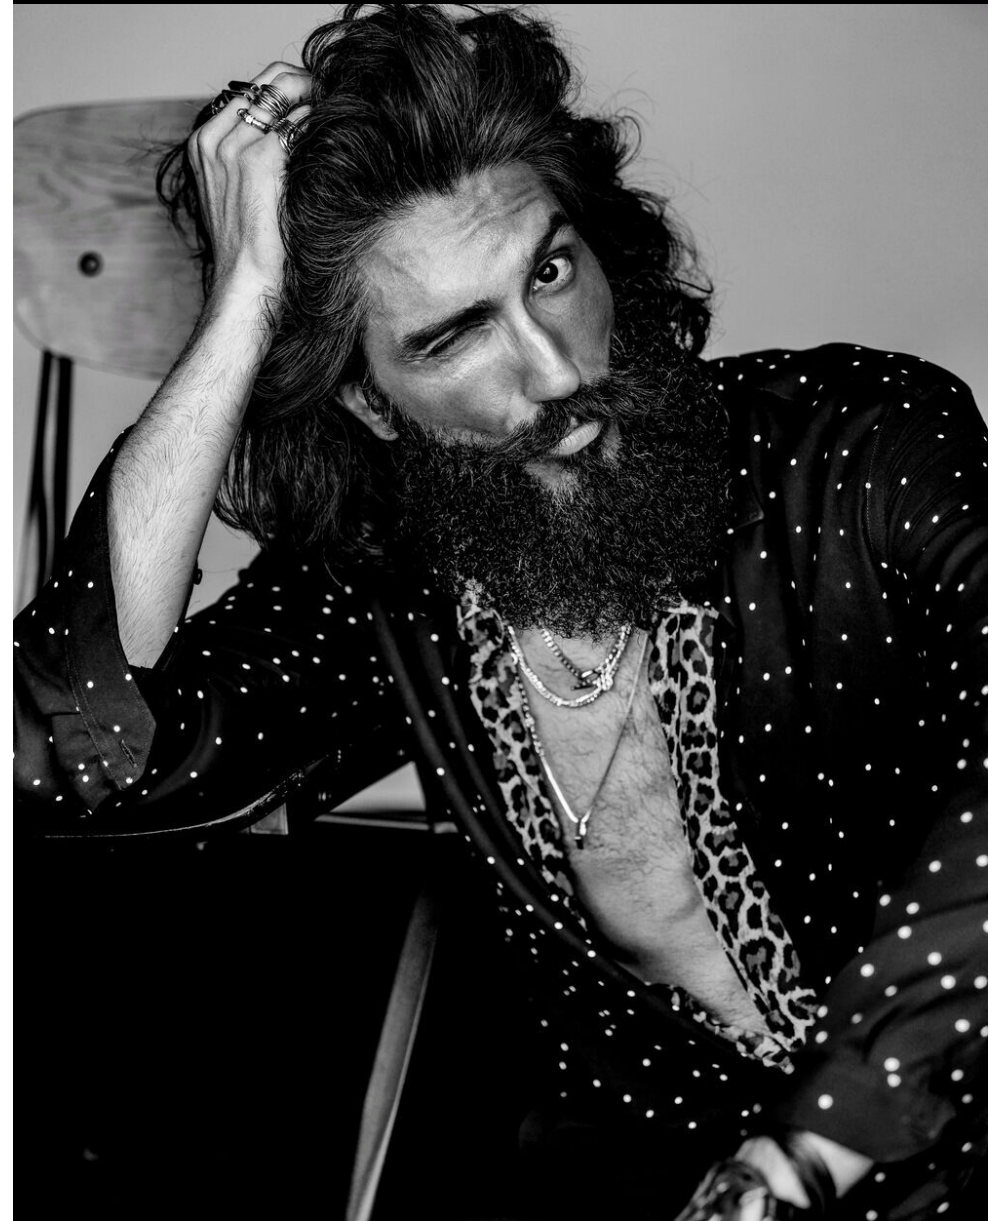

tune models

+ 49 171 990 94 32

mail@tune-models.com

tune-models.com

#tunefamily