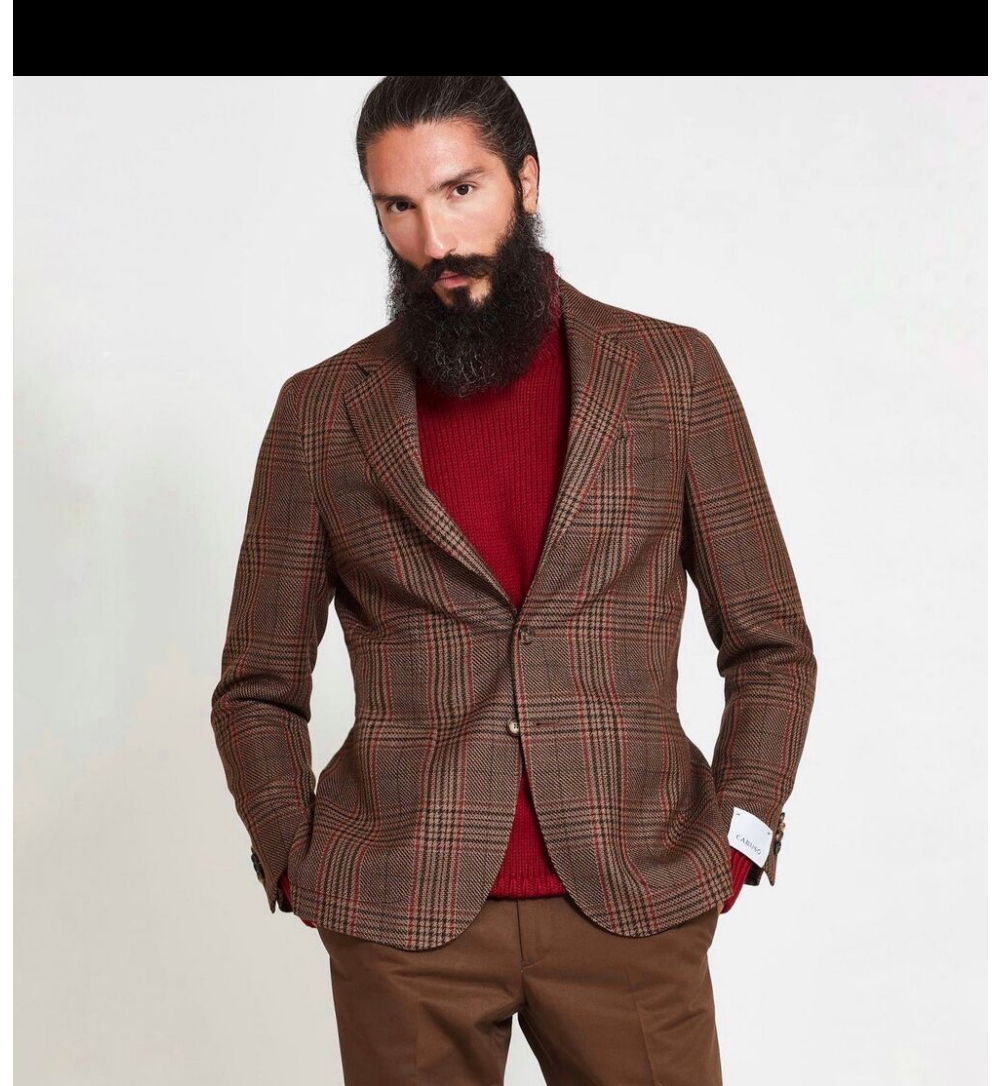

TM
tune MODELS

marco novella

tune models

mail@tune-models.com

+ 49 171 990 94 32

tune-models.com

#tunefamily