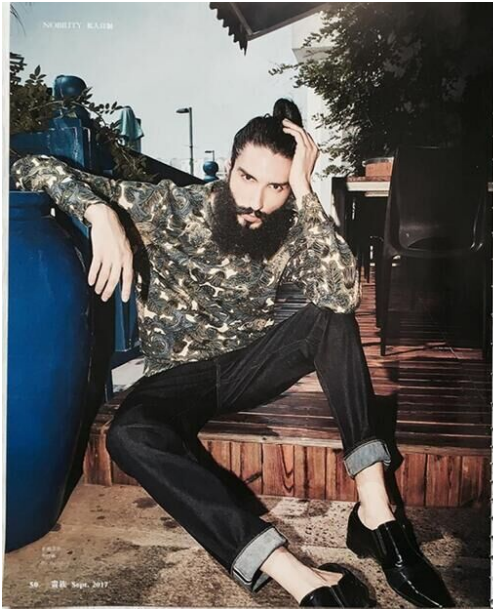

TM
TUNE MODELS

marco novella

tune models

mail@tune-models.com

tune-models.com

+ 49 171 990 94 32

#tunefamily