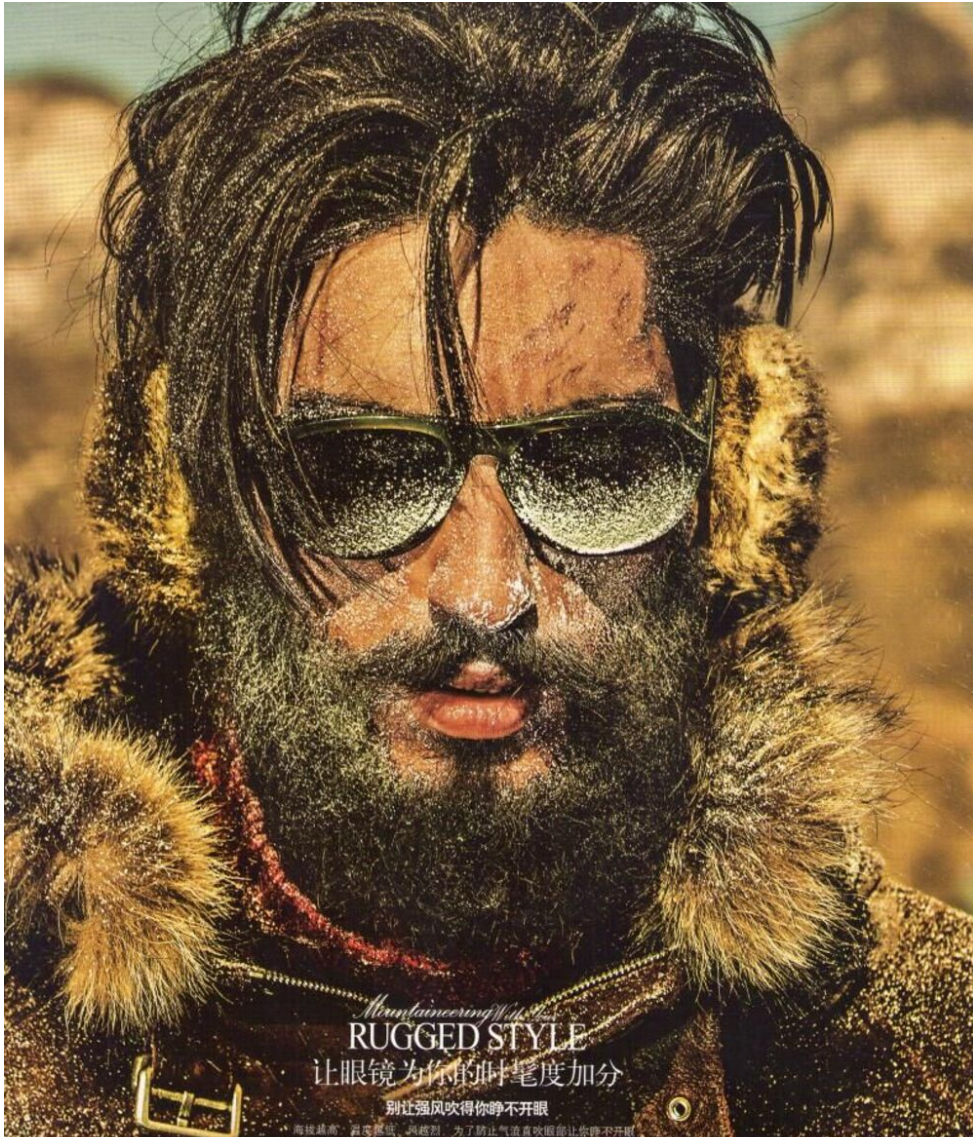

marco novella