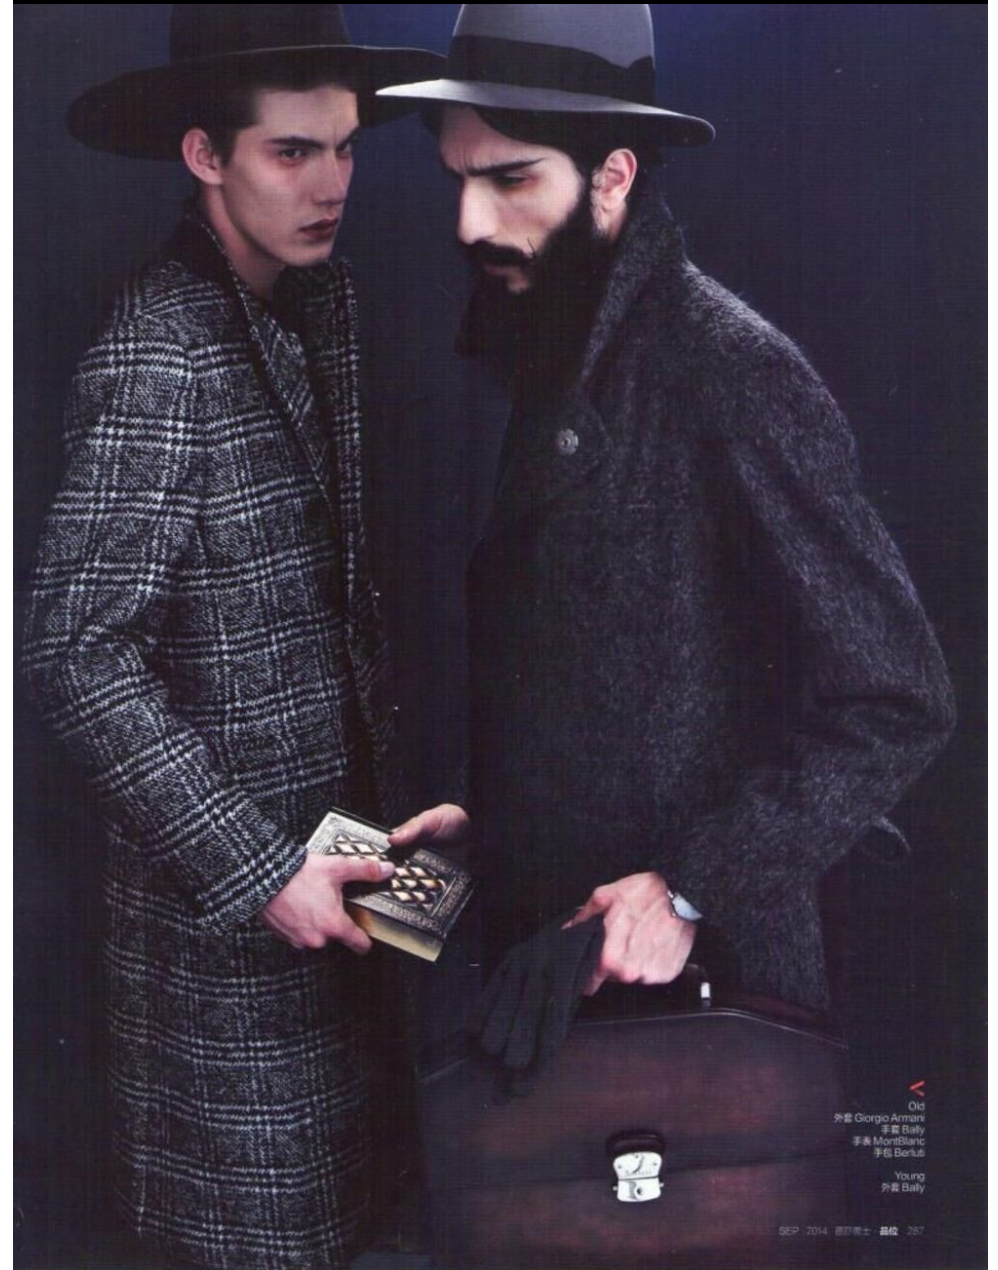

TM
TUNE MODELS

marco novella

tune models

mail@tune-models.com

+ 49 171 990 94 32

tune-models.com

#tunefamily