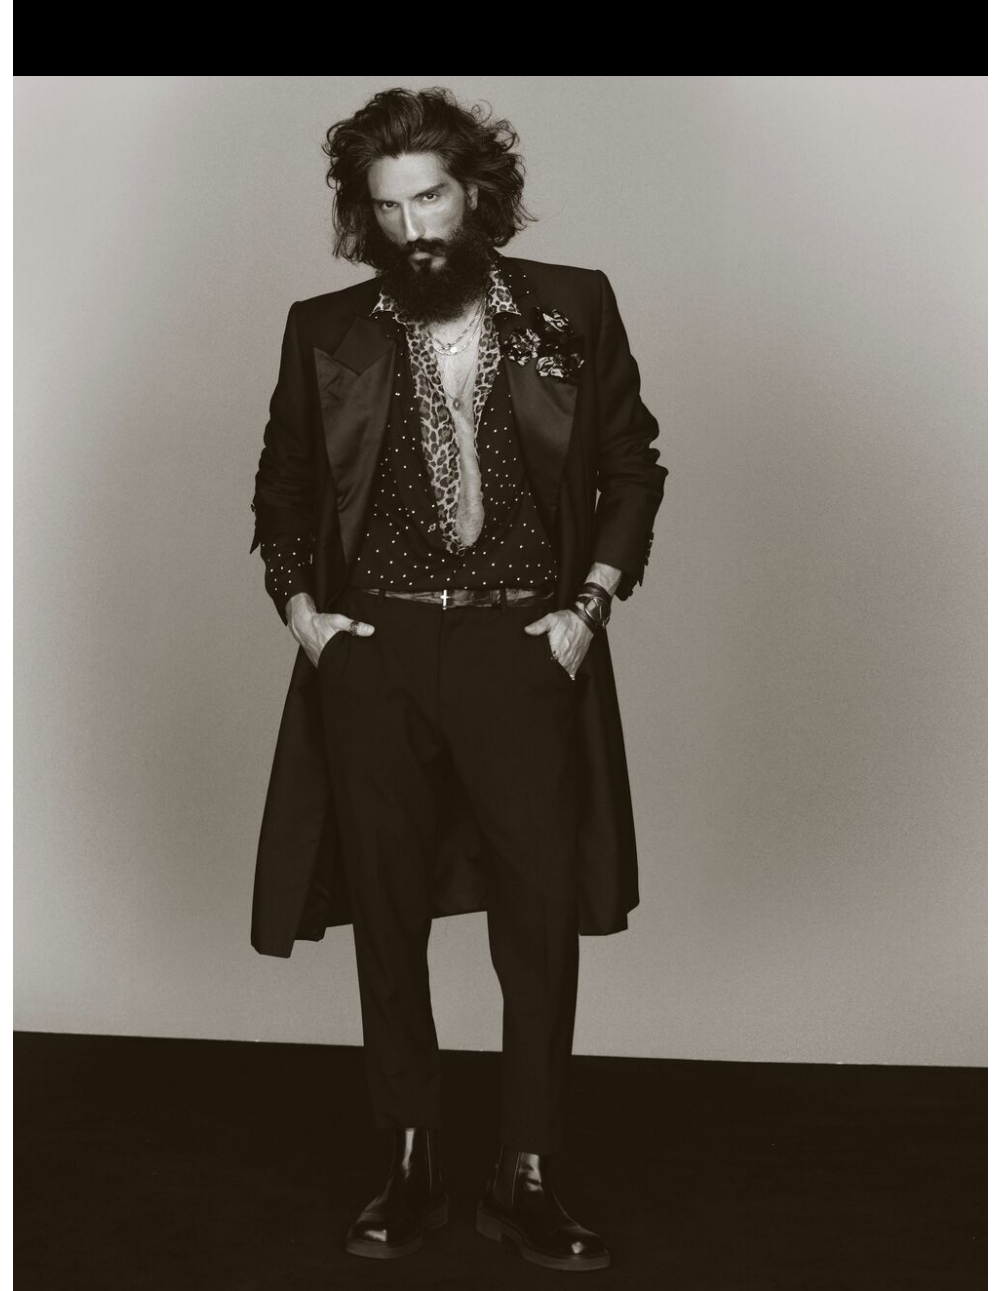

tune models

mail@tune-models.com

+ 49 171 990 94 32

tune-models.com

#tunefamily