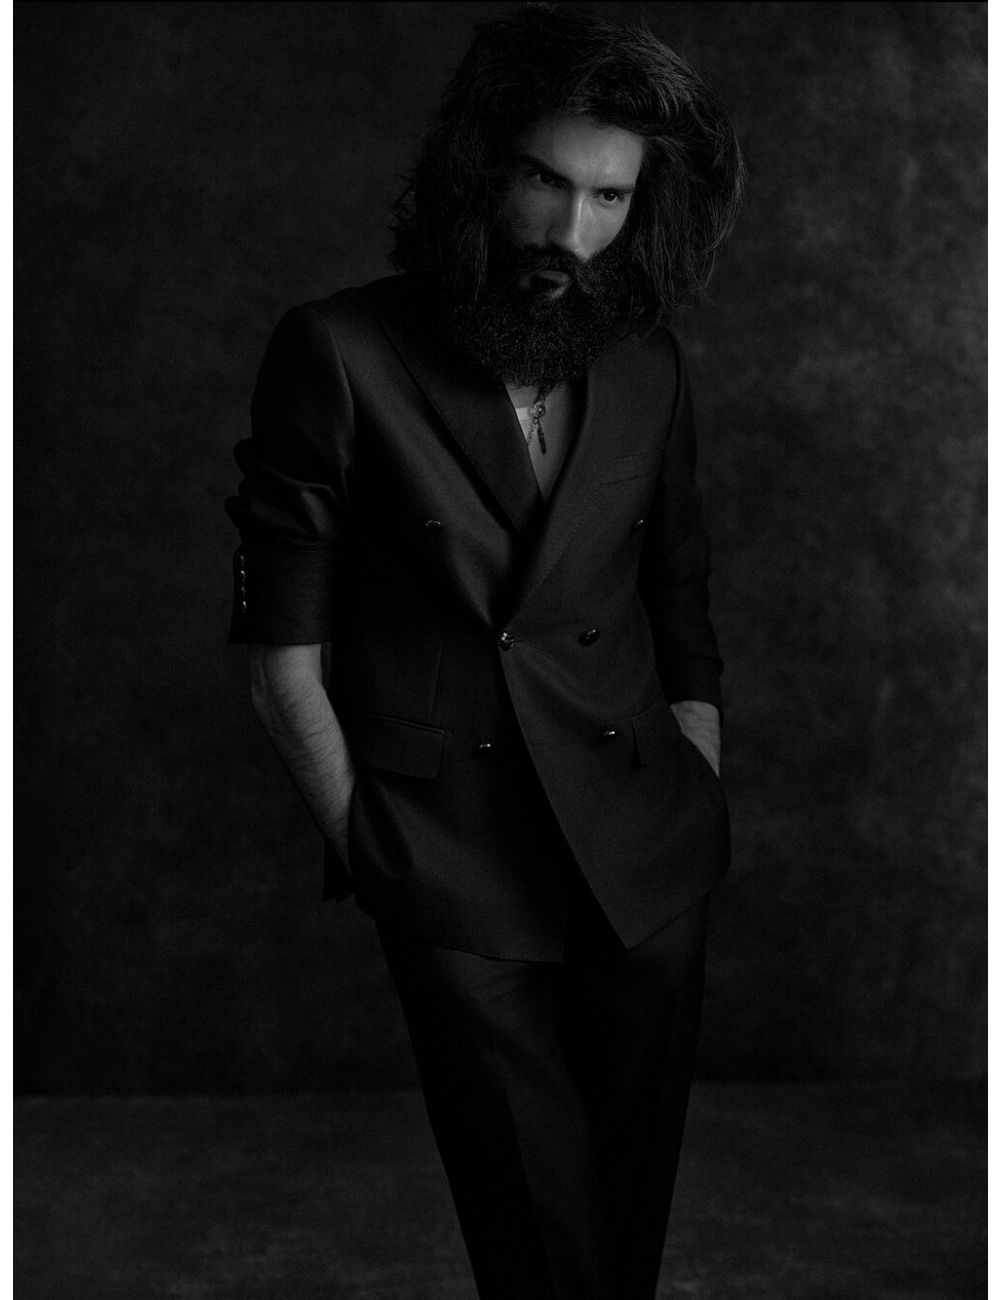

marco novella

height	187	chest	98	dress	48/
hair	black	waist	80	collar	0
eyes	darkbrown	hips	92	shoes	43

tune models

+ 49 171 990 94 32

mail@tune-models.com

tune-models.com

#tunefamily

marco novella