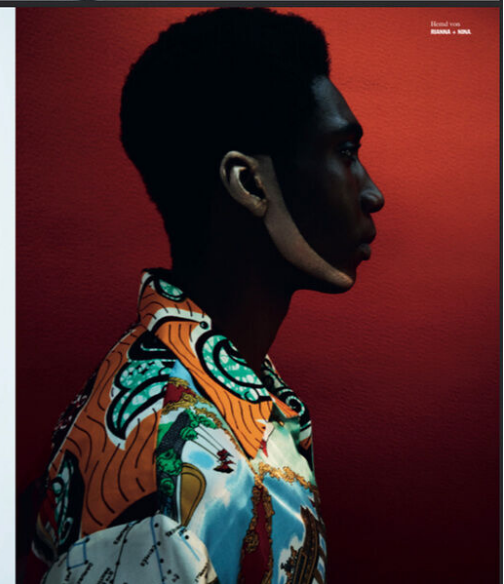

Hose von
BIANCA & SONA.