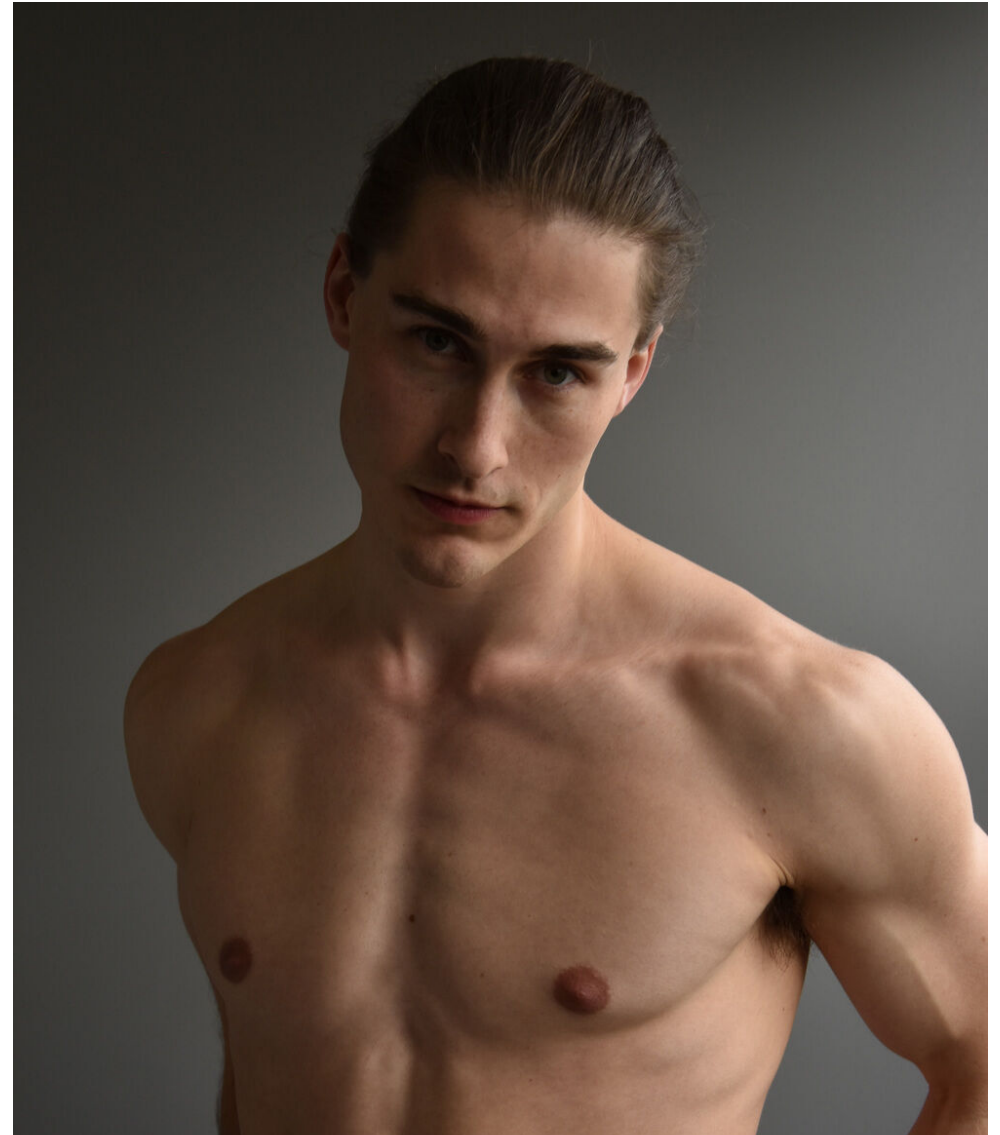

height	188	chest	100	dress	48/50
hair	darkblonde	waist	79,5	collar	42
eyes	bluegreen	hips	94	shoes	42,5

severin

tune models + 49 171 990 94 32
mail@tune-models.com tune-models.com #tunefamily

severin

tune models