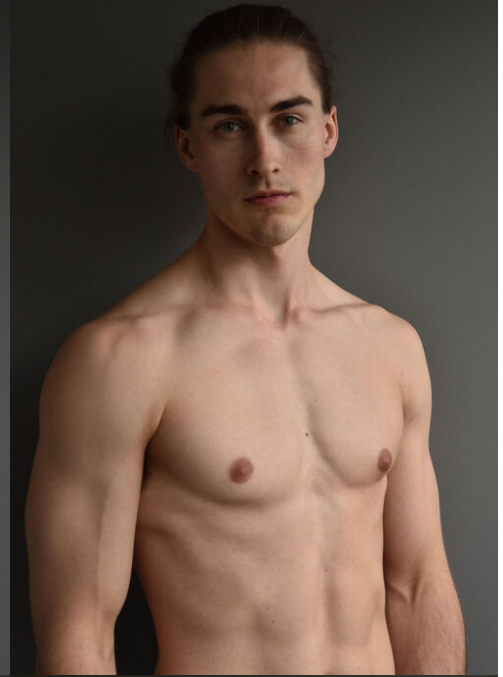

tune models

mail@tune-models.com

tune-models.com

+ 49 171 990 94 32

#tunefamily