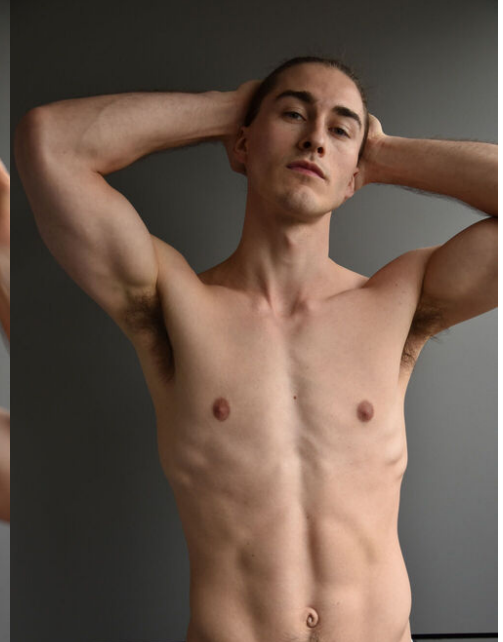

tune models

mail@tune-models.com

tune-models.com

+ 49 171 990 94 32

#tunefamily