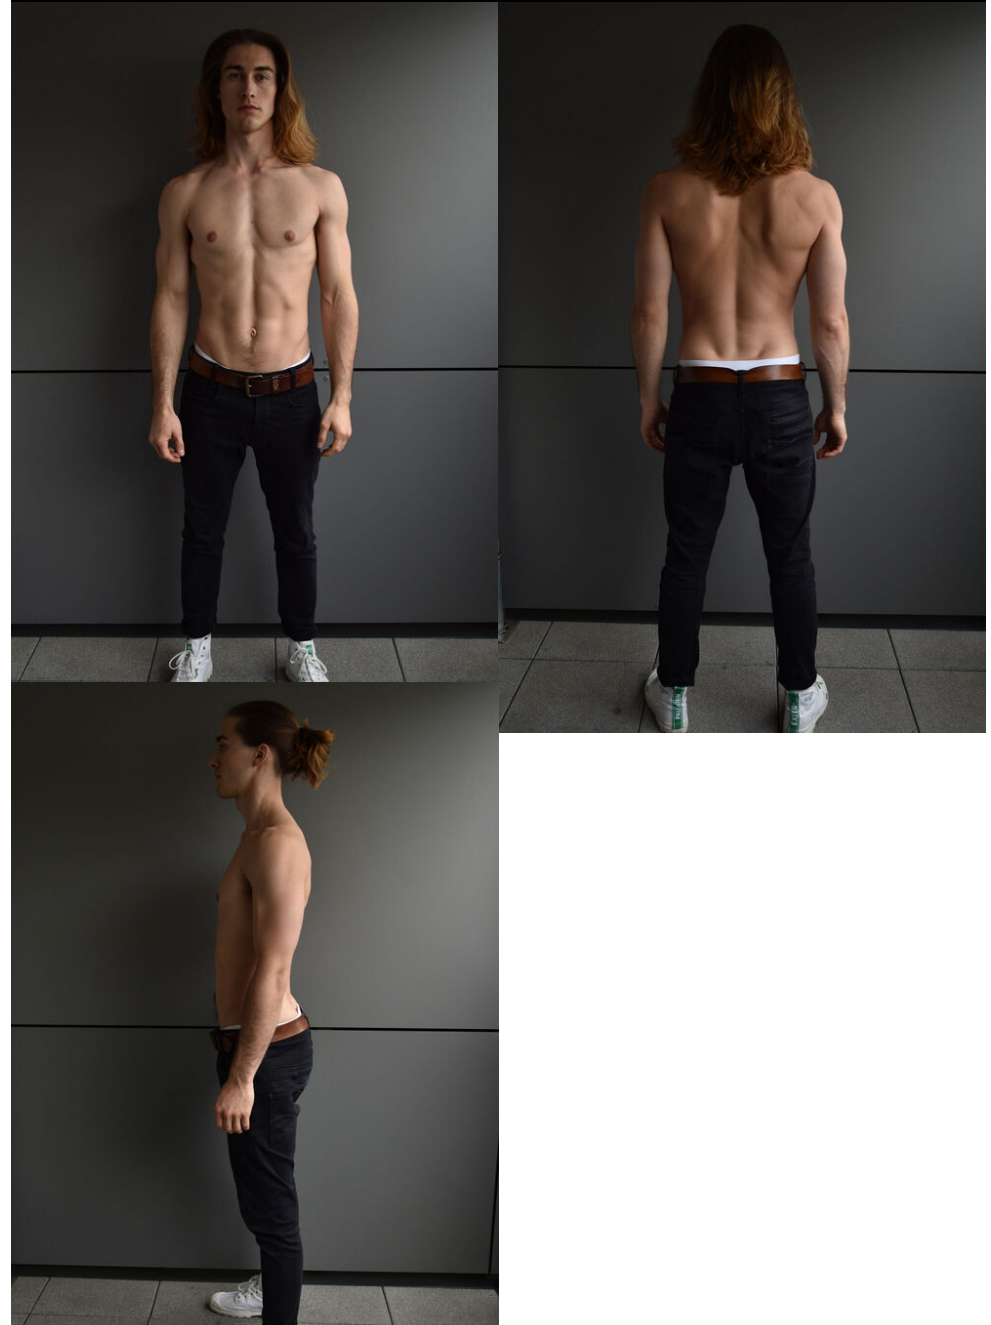

tune models

mail@tune-models.com

tune-models.com

+ 49 171 990 94 32

#tunefamily