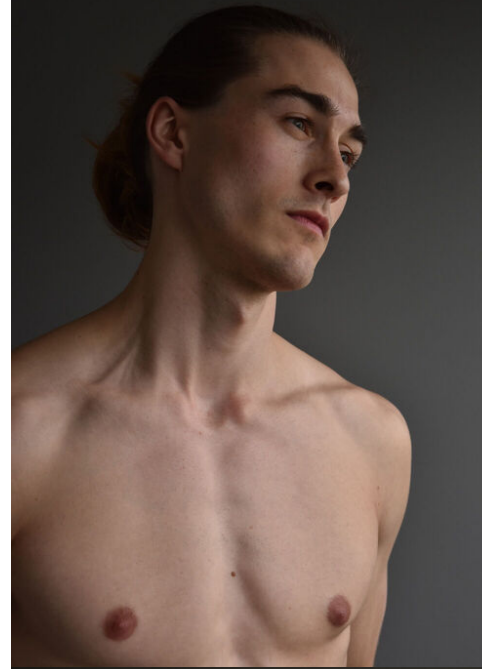

tune models

mail@tune-models.com

tune-models.com

+ 49 171 990 94 32

#tunefamily