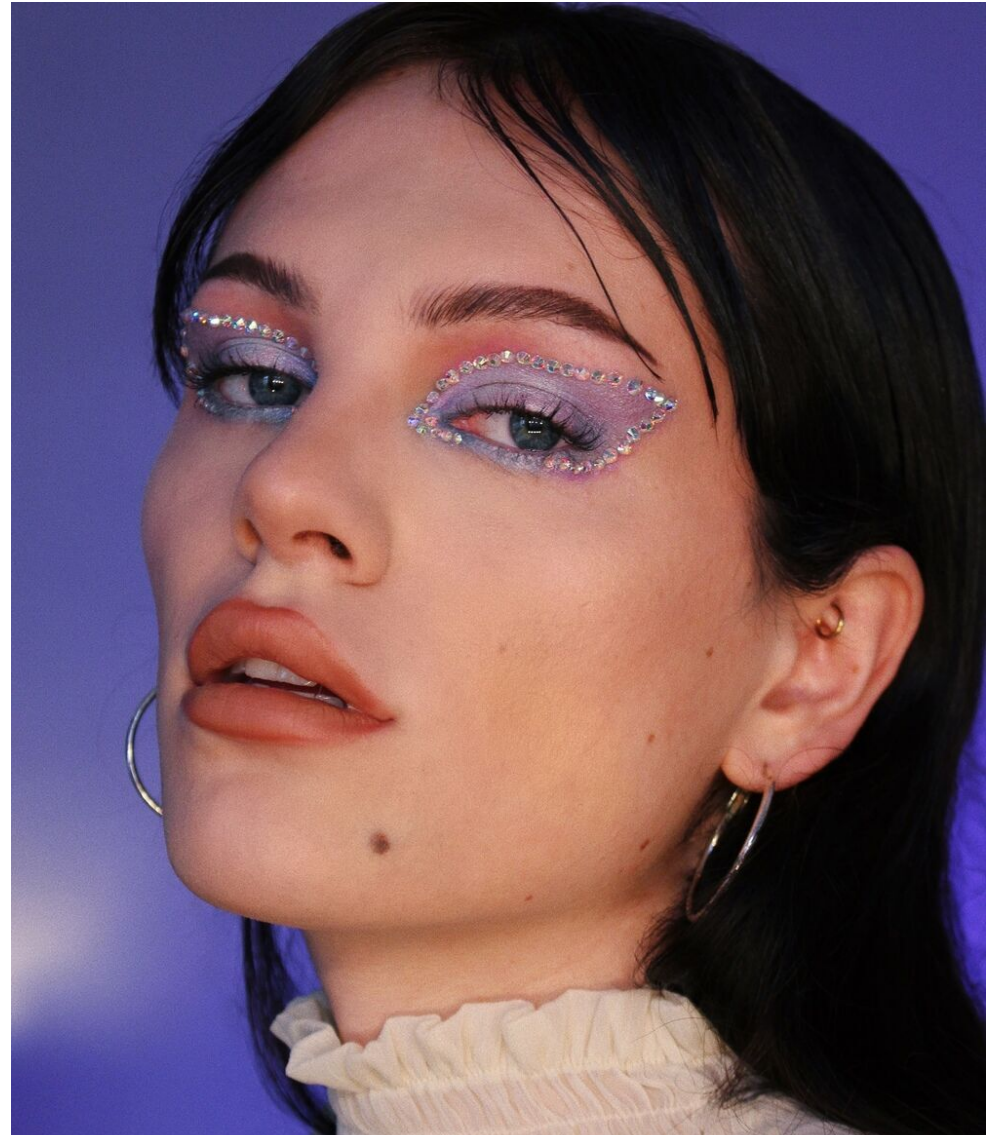

height	176	bust	93	dress	36/
hair	brown	waist	69	bra	a75
eyes	bluegrey	hips	92	shoes	38,5

phenix

tune models

+ 49 171 990 94 32

mail@tune-models.com

tune-models.com

#tunefamily

phenix