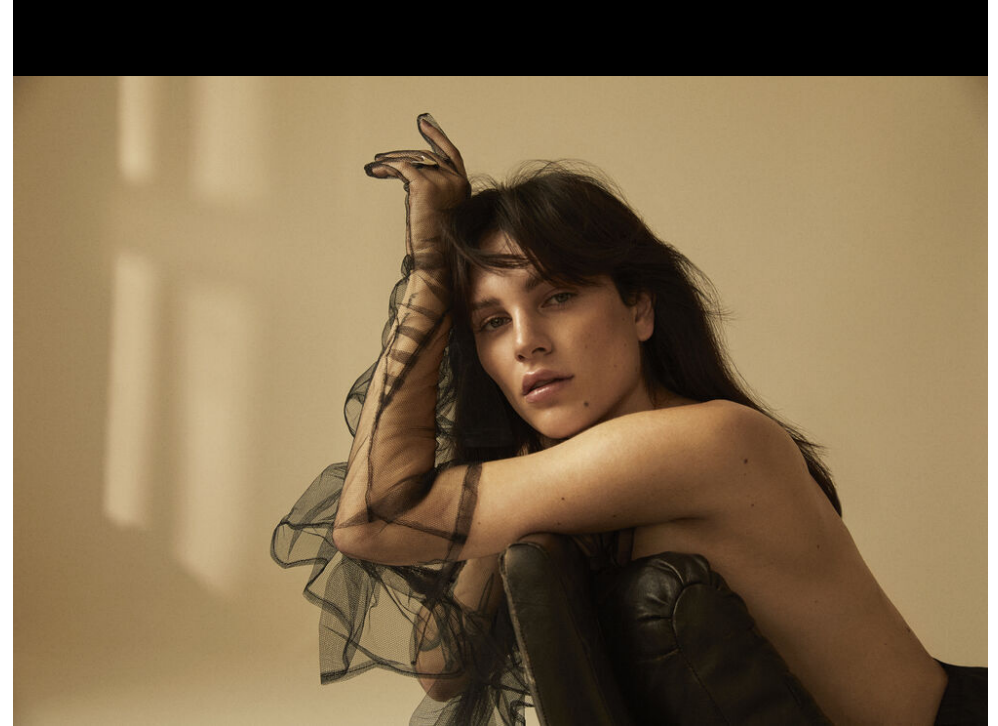

tune models

+ 49 171 990 94 32

mail@tune-models.com

tune-models.com

#tunefamily