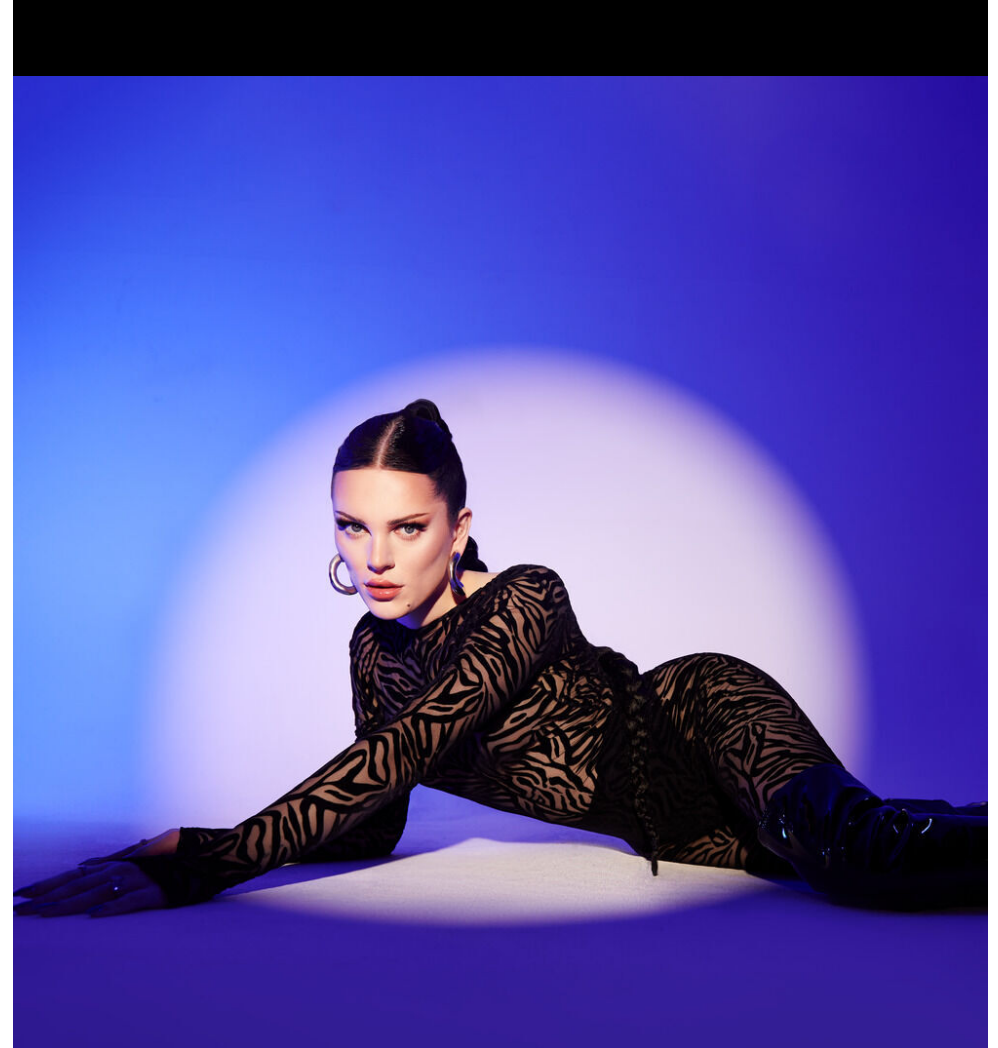

TM
TUNE MODELS

phenix

tune models

mail@tune-models.com

tune-models.com

+ 49 171 990 94 32

#tunefamily