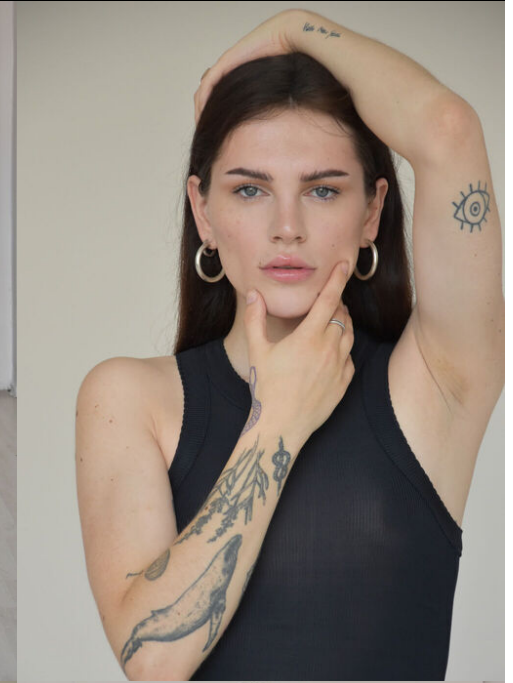

tune models

mail@tune-models.com

tune-models.com

+ 49 171 990 94 32

#tunefamily