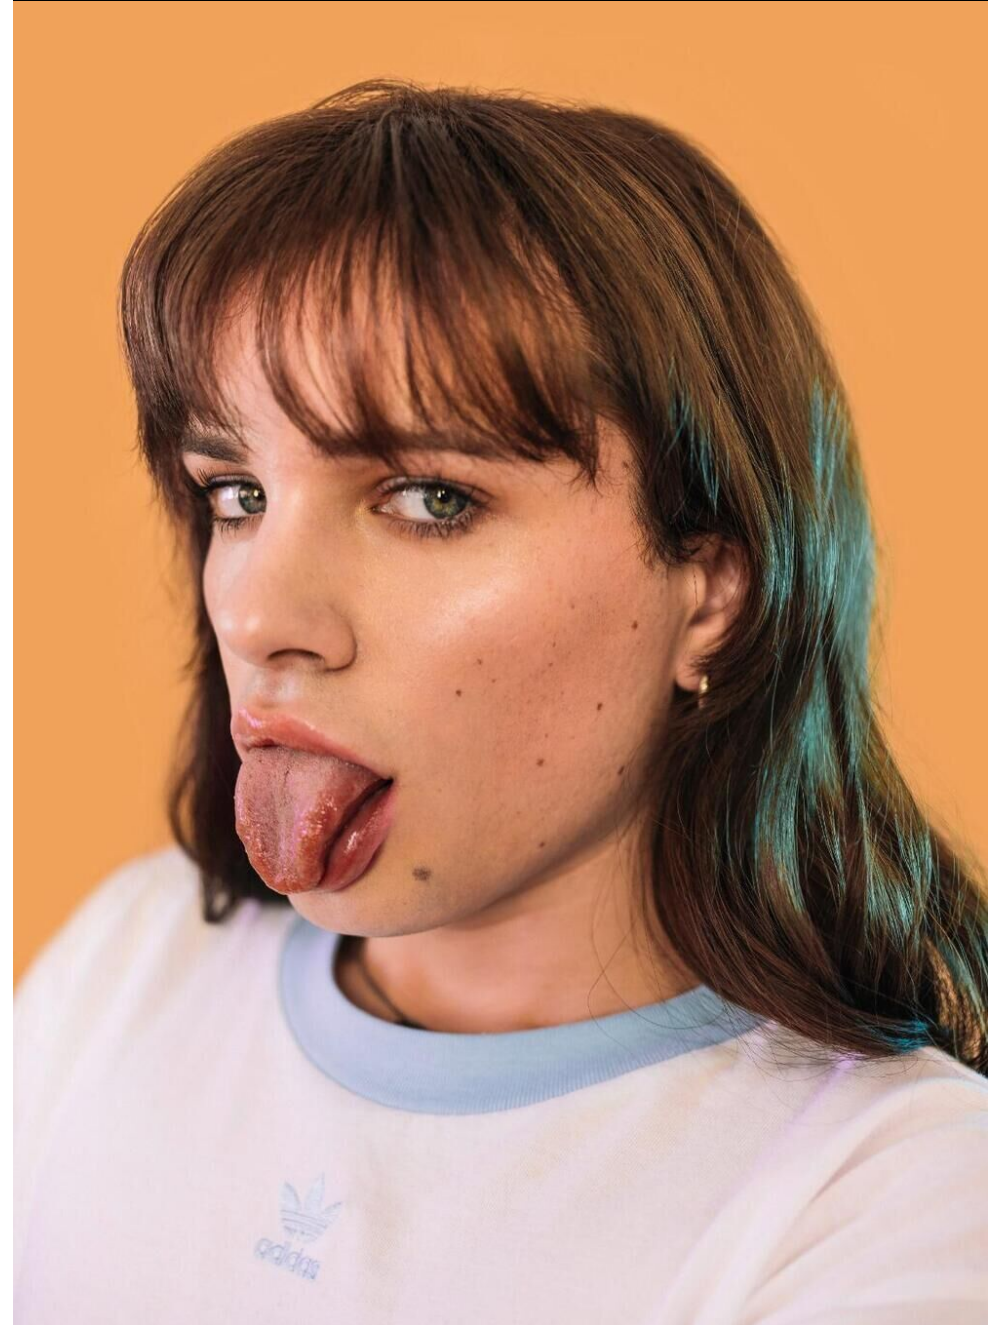

tune models

+ 49 171 990 94 32

mail@tune-models.com

tune-models.com

#tunefamily