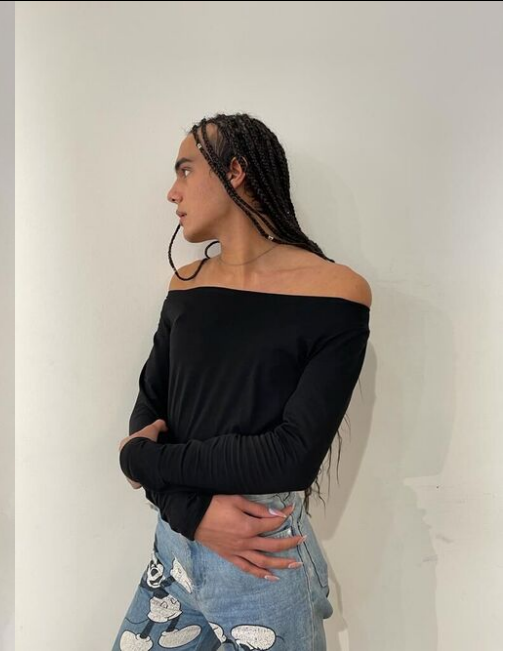

tune models

mail@tune-models.com

tune-models.com

+ 49 171 990 94 32

#tunefamily