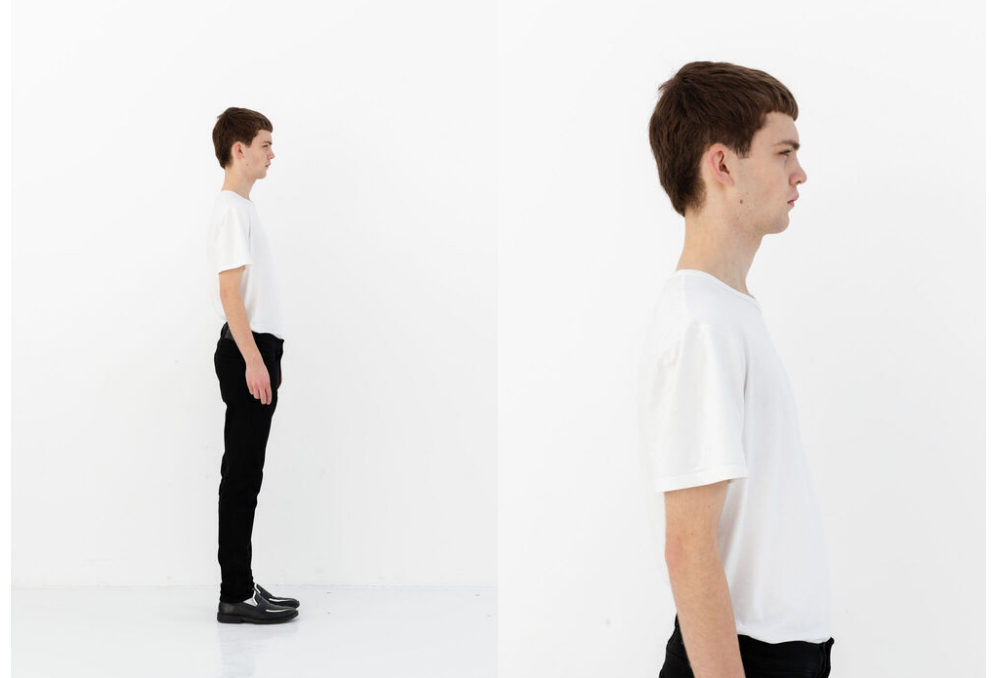

tune models

mail@tune-models.com

tune-models.com

+ 49 171 990 94 32

#tunefamily