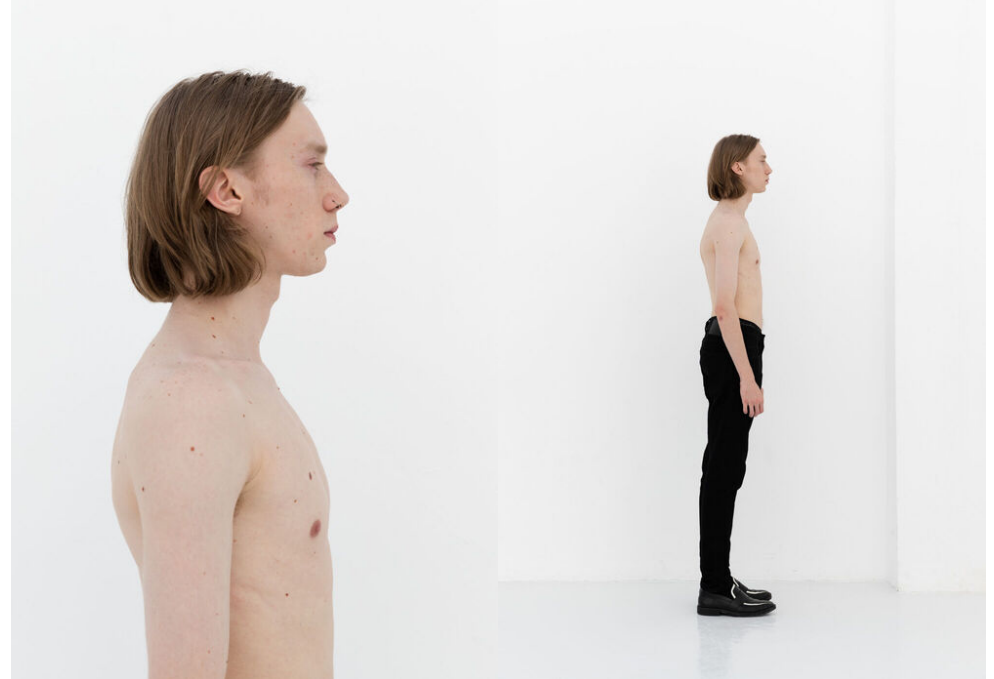

tune models

mail@tune-models.com

tune-models.com

+ 49 171 990 94 32

#tunefamily