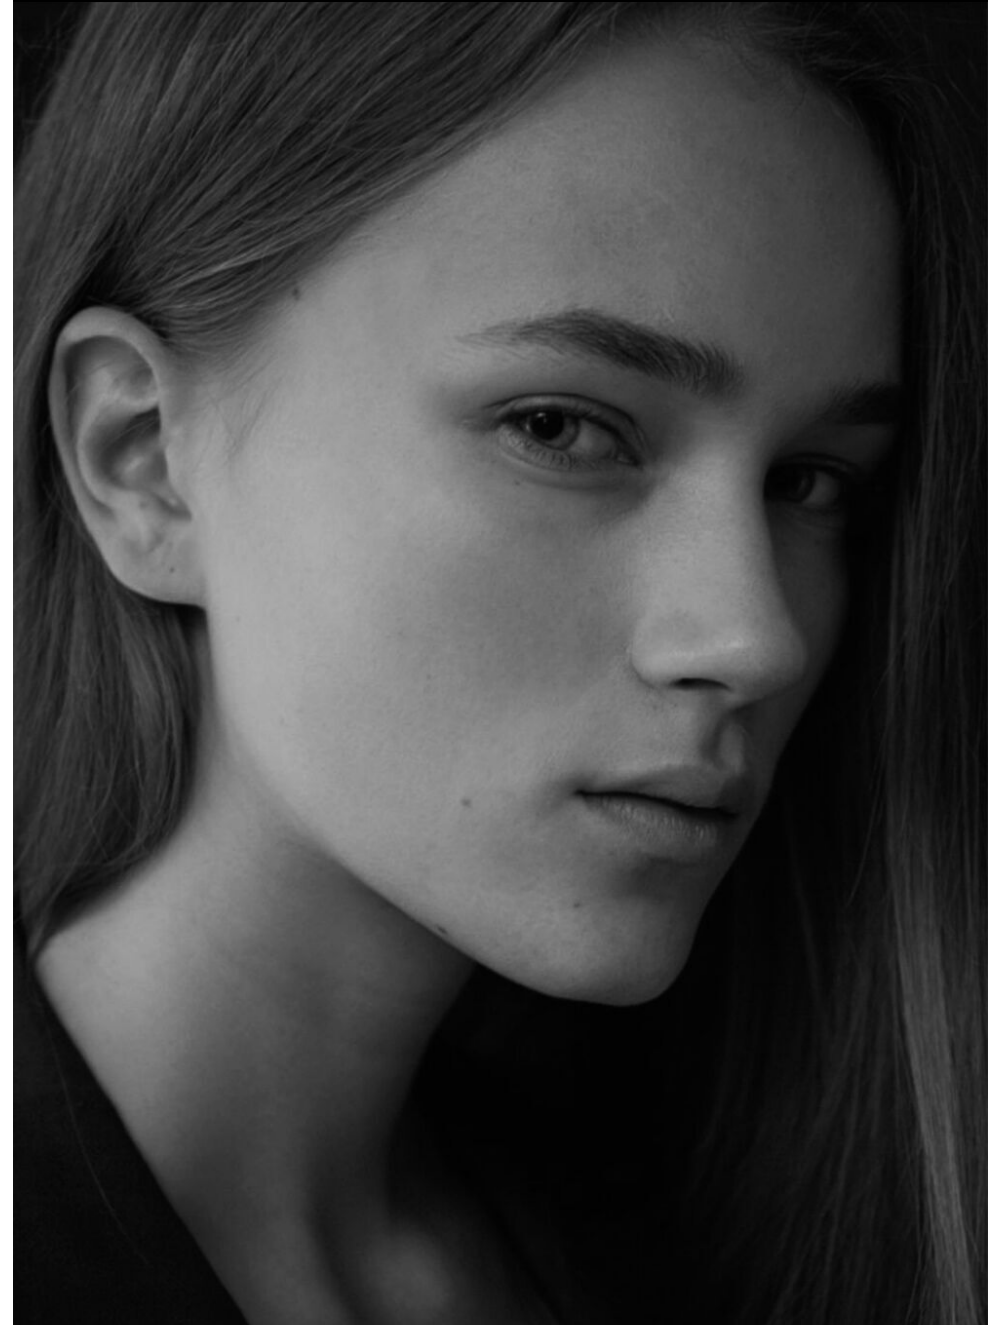

tune models

+ 49 171 990 94 32

mail@tune-models.com

tune-models.com

#tunefamily