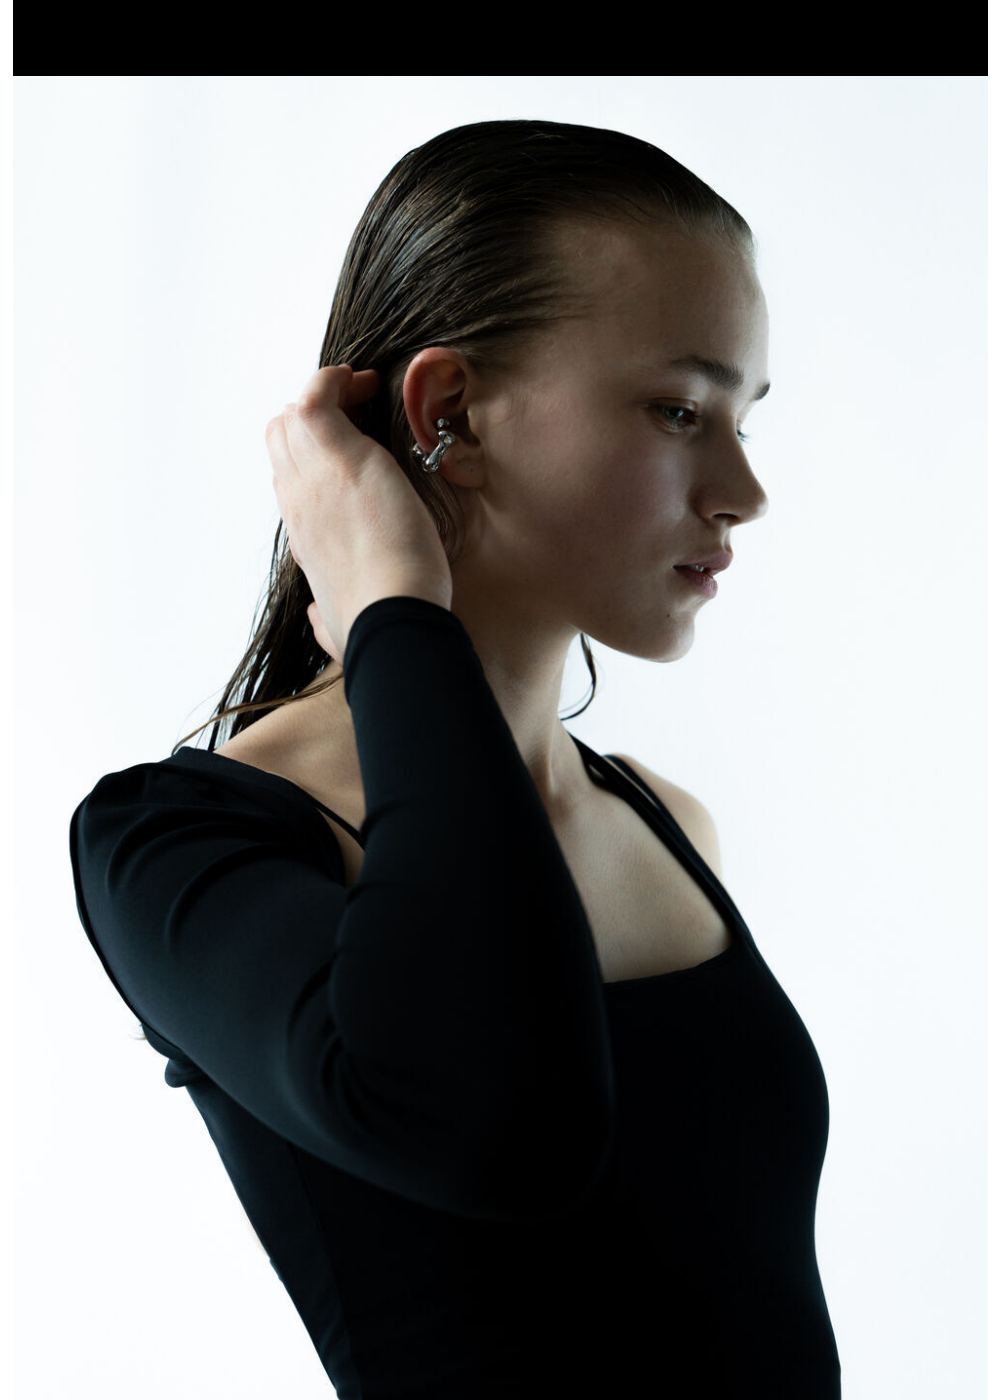

tune models

+ 49 171 990 94 32

mail@tune-models.com

tune-models.com

#tunefamily