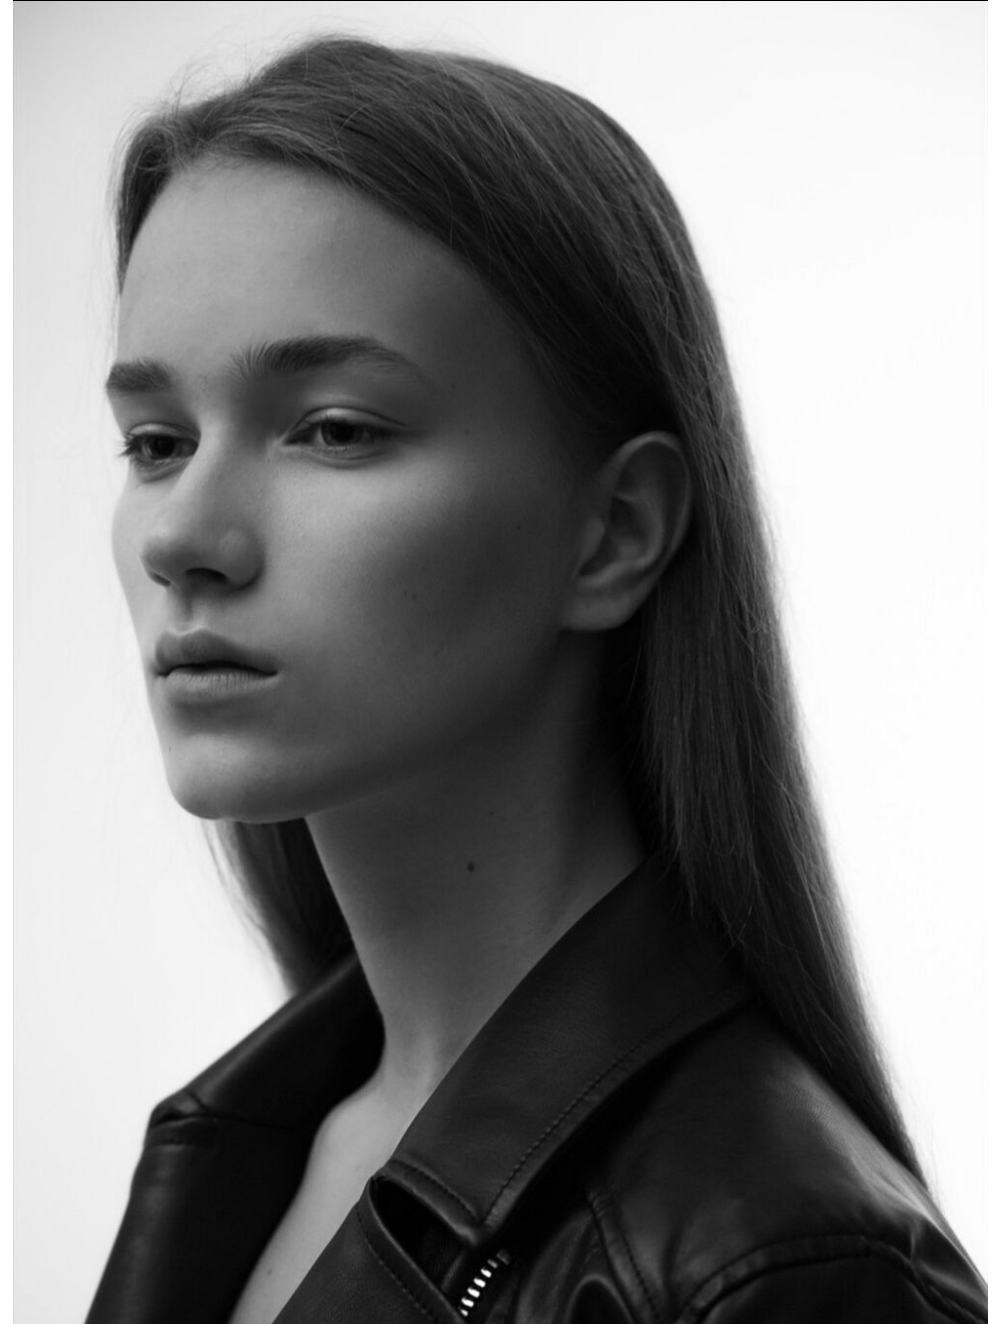

tune models

+ 49 171 990 94 32

mail@tune-models.com

tune-models.com

#tunefamily