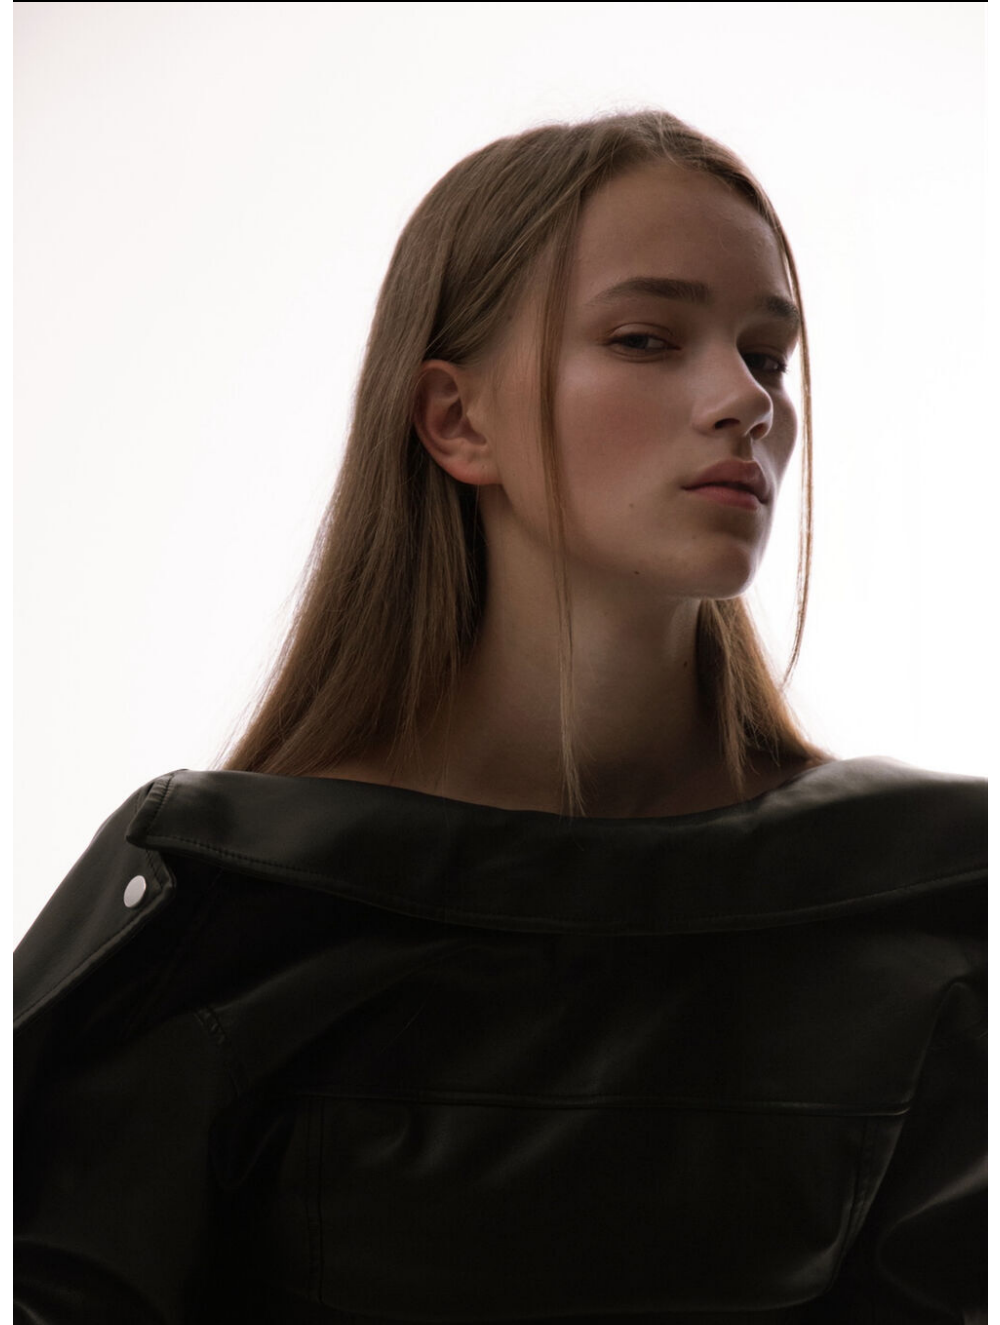

tune models

+ 49 171 990 94 32

mail@tune-models.com

tune-models.com

#tunefamily