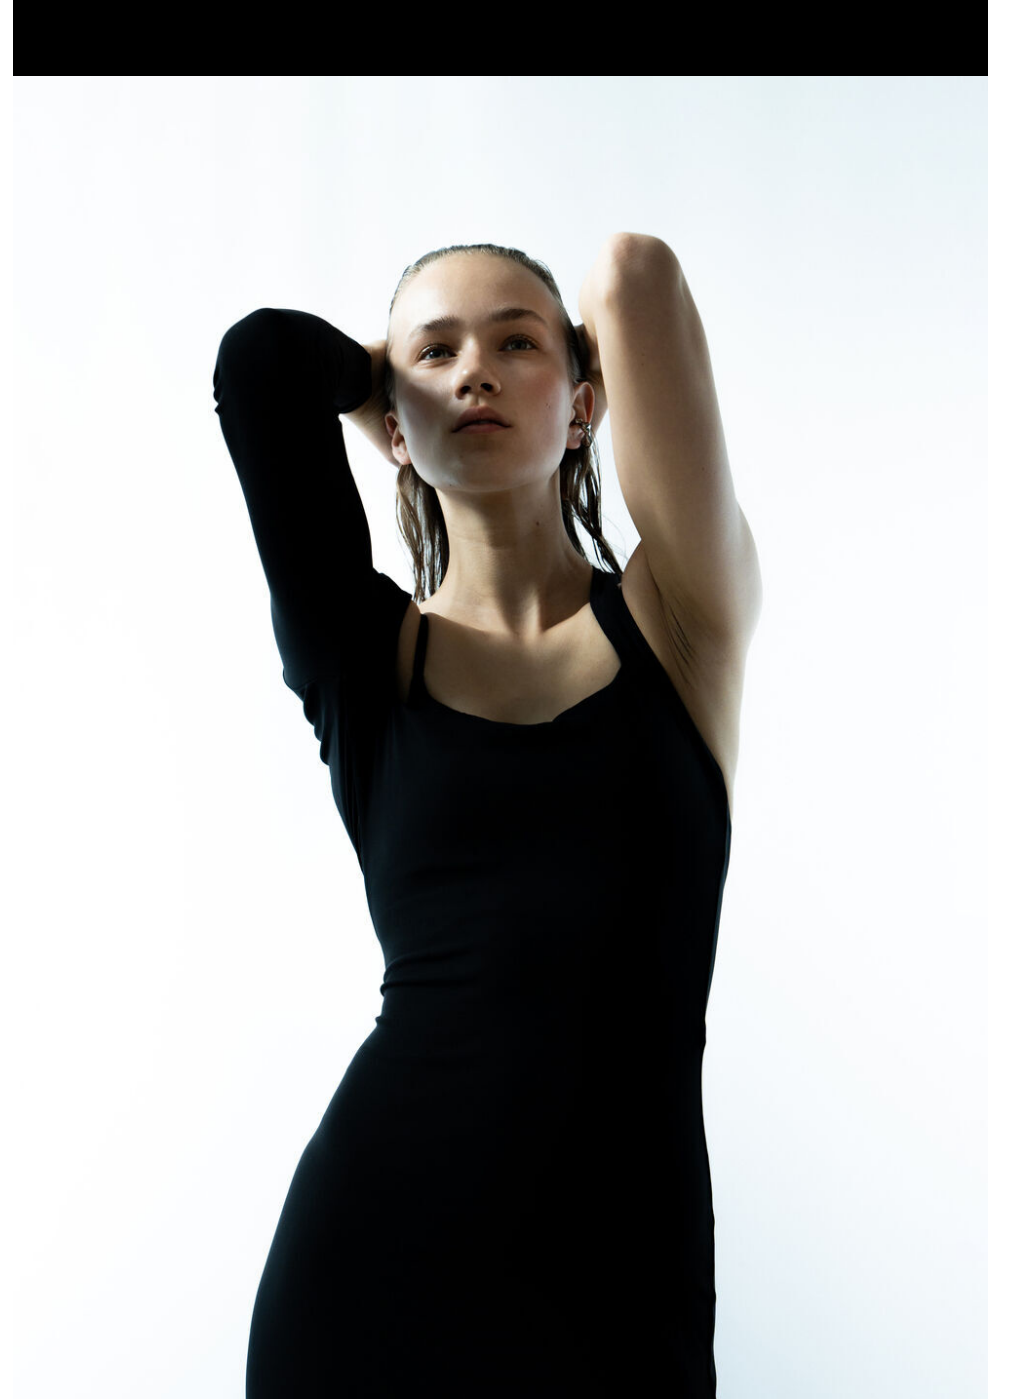

tune models

+ 49 171 990 94 32

mail@tune-models.com

tune-models.com

#tunefamily