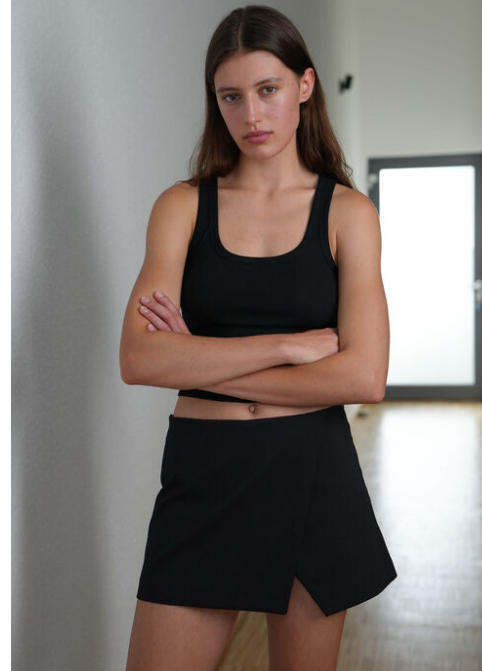

tune models

mail@tune-models.com

tune-models.com

+ 49 171 990 94 32

#tunefamily