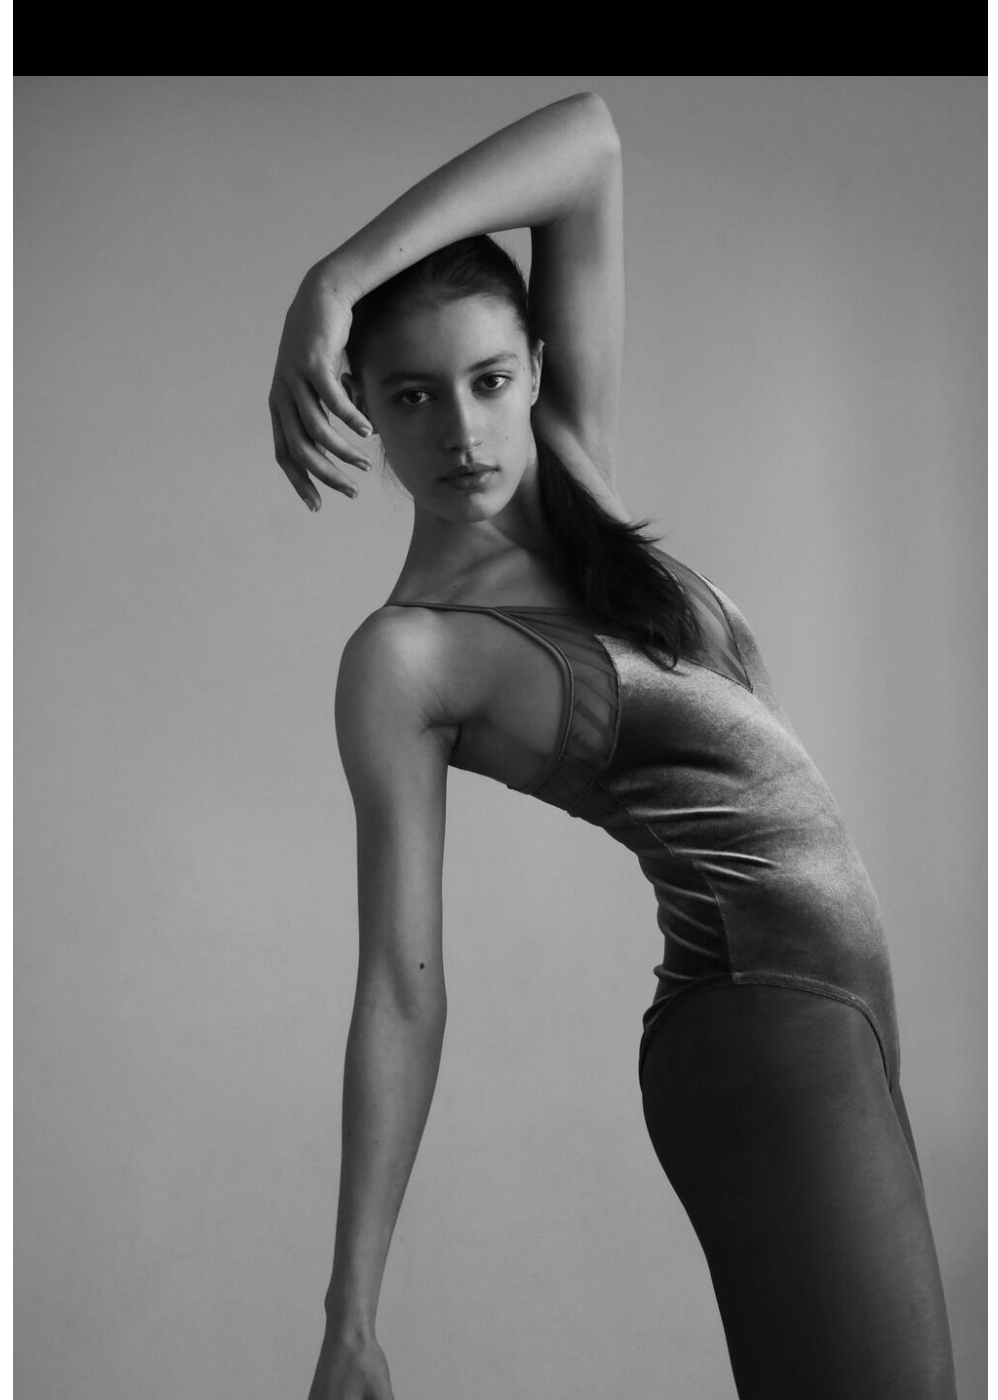

tune models

mail@tune-models.com

tune-models.com

+ 49 171 990 94 32

#tunefamily