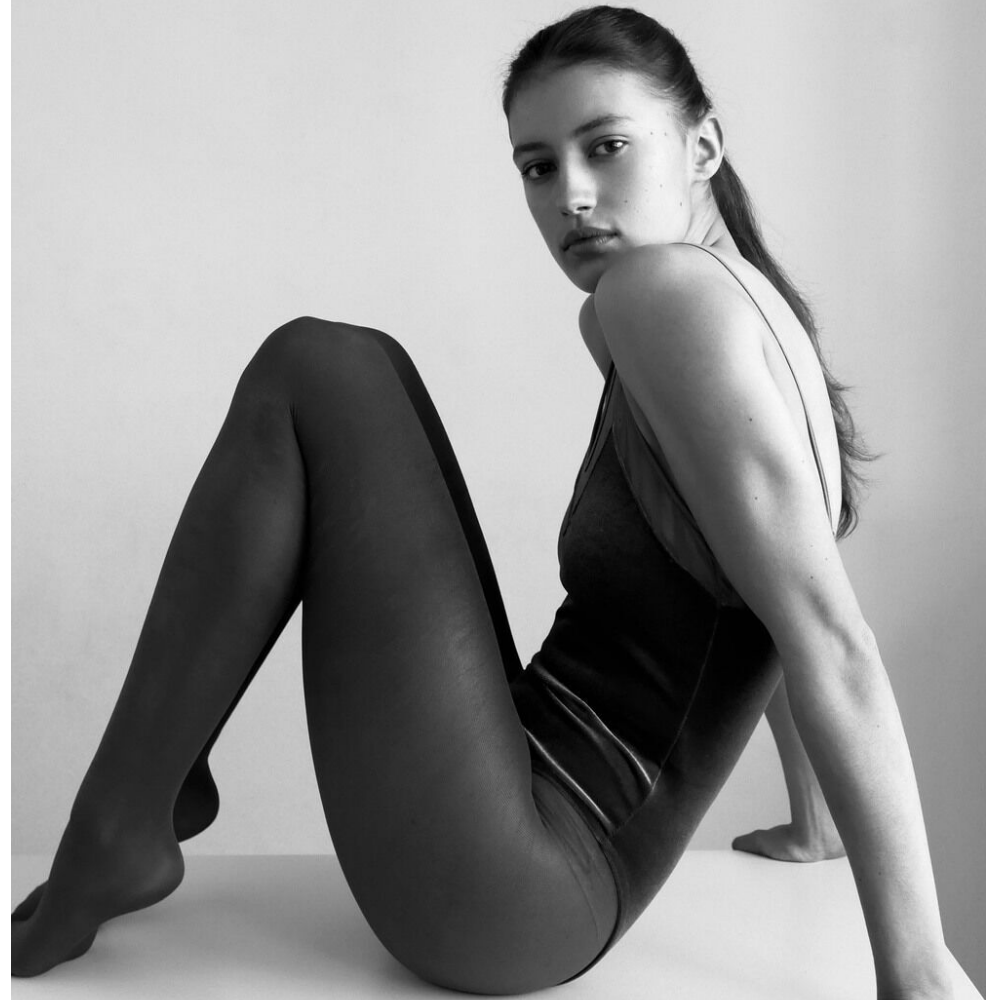

tune models

mail@tune-models.com

tune-models.com

+ 49 171 990 94 32

#tunefamily