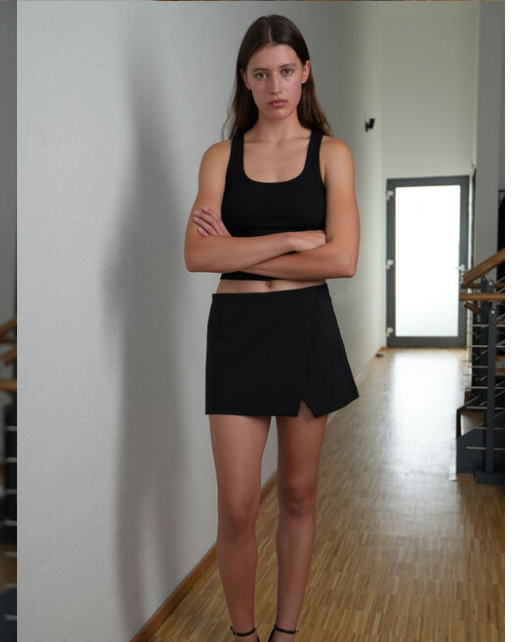

tune models

mail@tune-models.com

tune-models.com

+ 49 171 990 94 32

#tunefamily