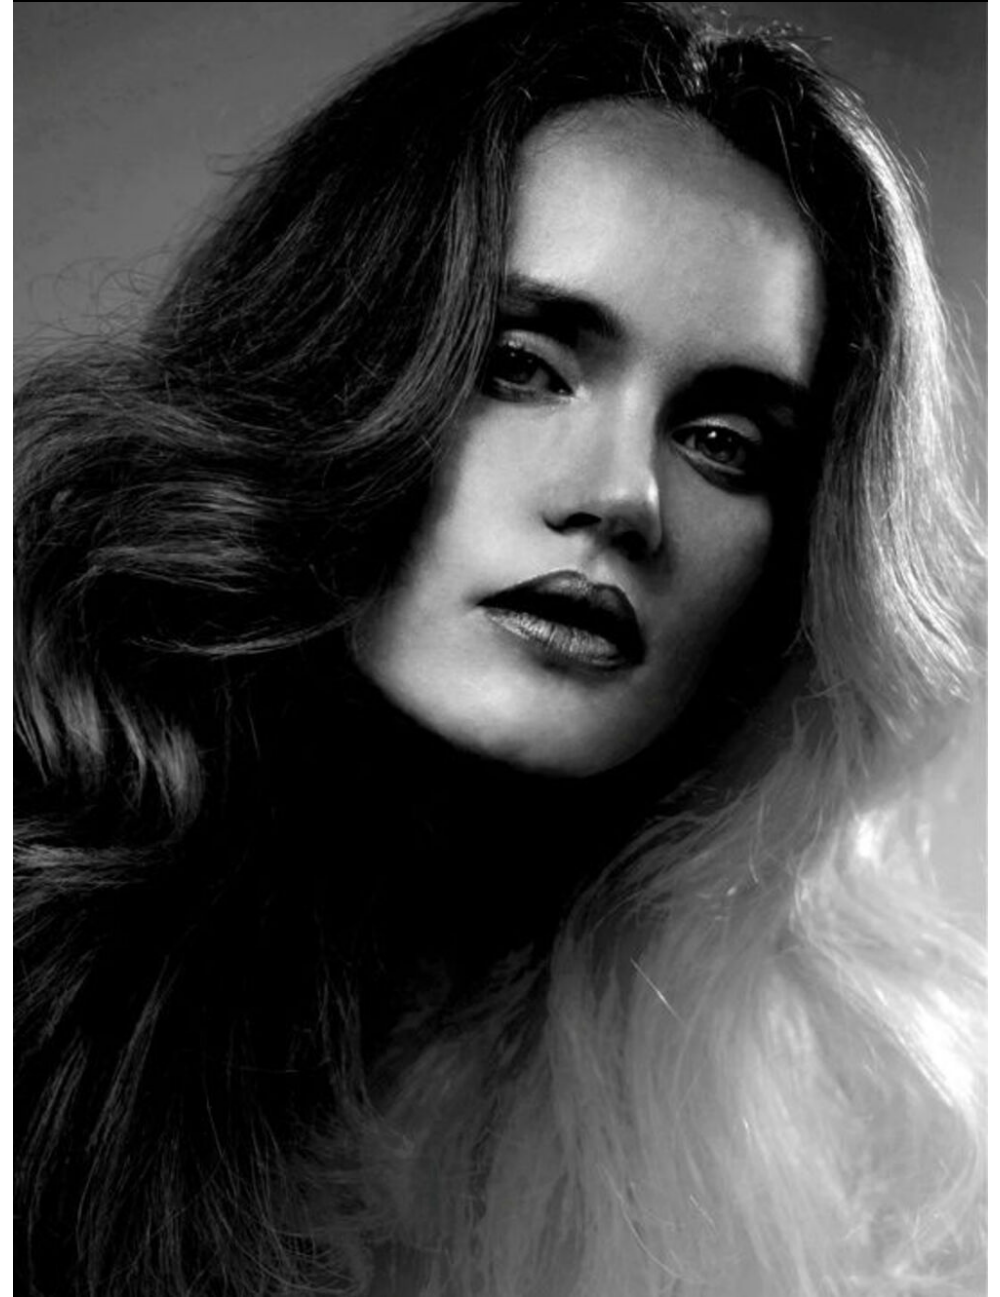

TM
TUNE MODELS

natalia

tune models

mail@tune-models.com

tune-models.com

+ 49 171 990 94 32

#tunefamily