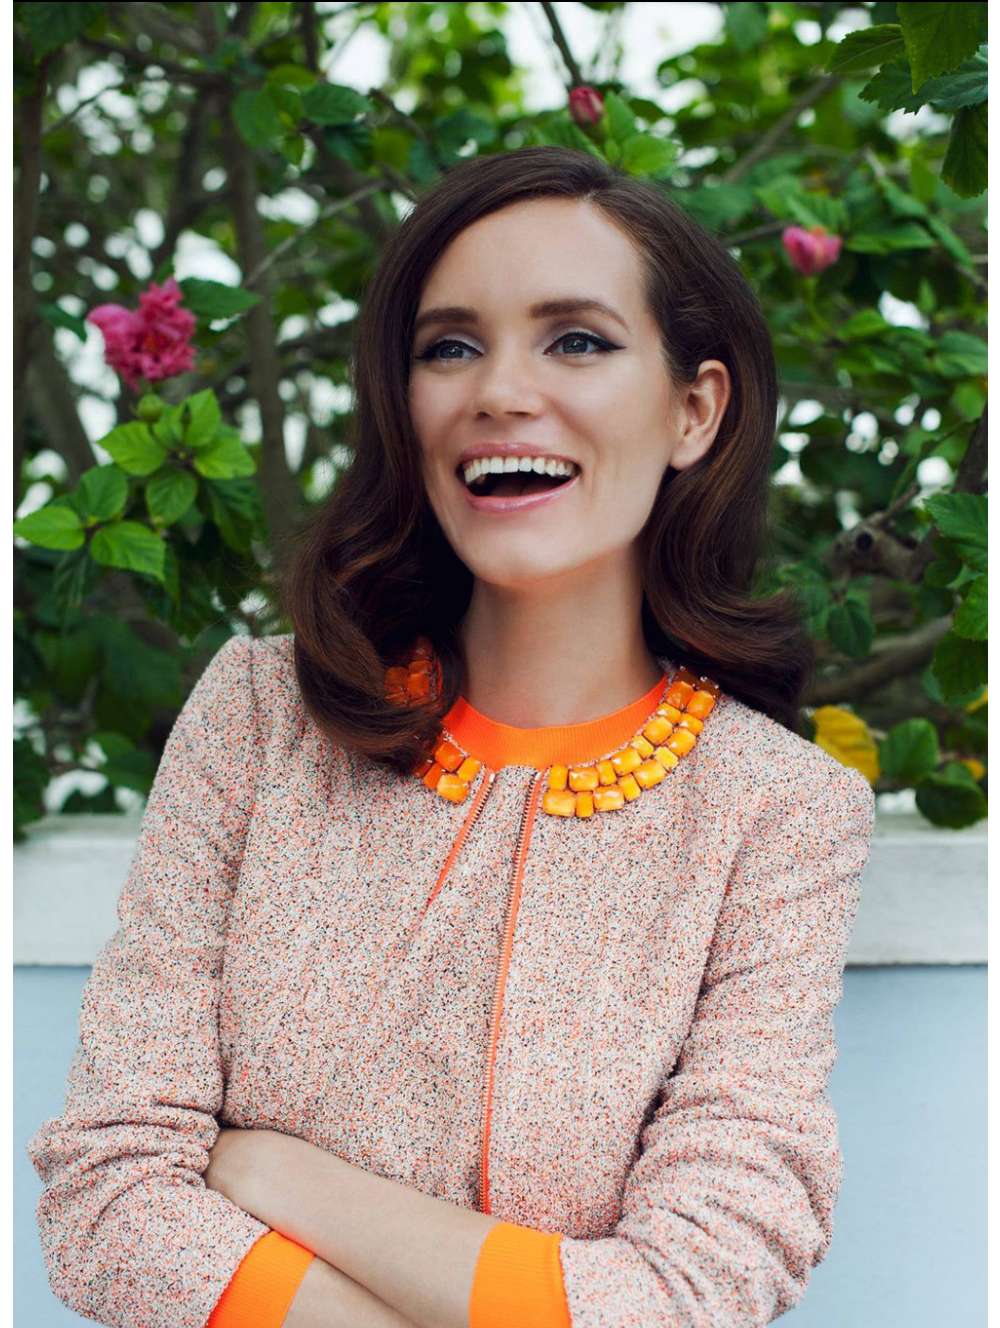

tune models

+ 49 171 990 94 32

mail@tune-models.com

tune-models.com

#tunefamily