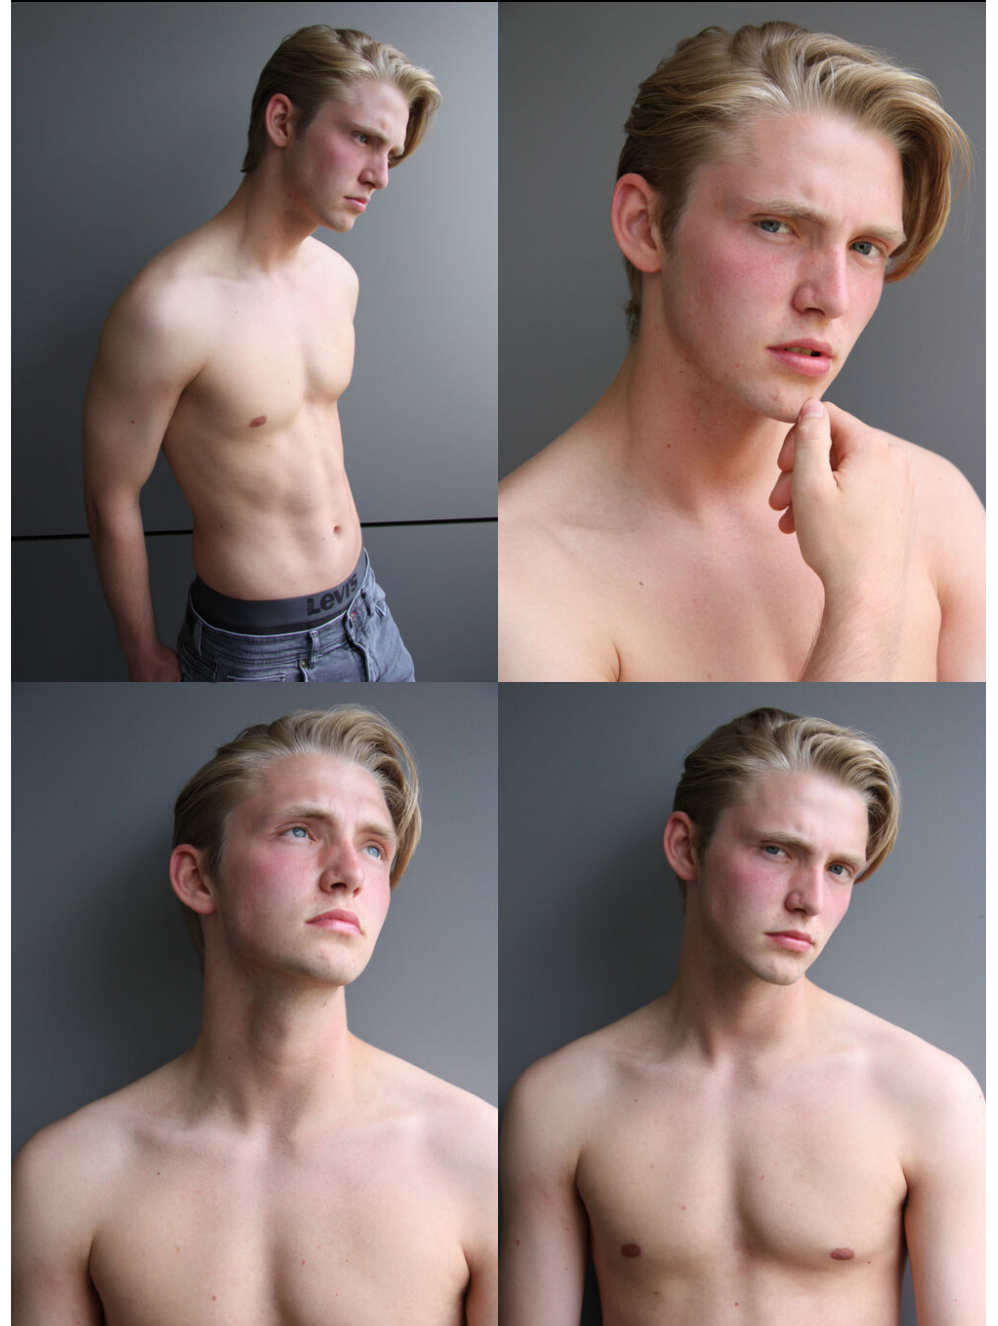

tune models

mail@tune-models.com

tune-models.com

+ 49 171 990 94 32

#tunefamily