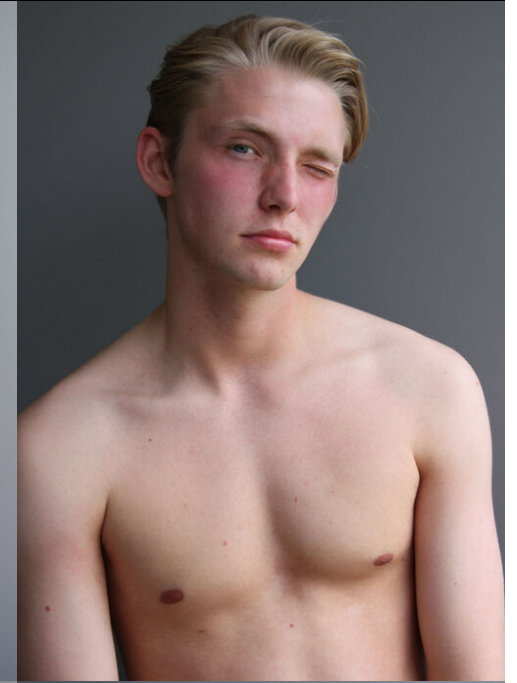

tune models

mail@tune-models.com

tune-models.com

+ 49 171 990 94 32

#tunefamily