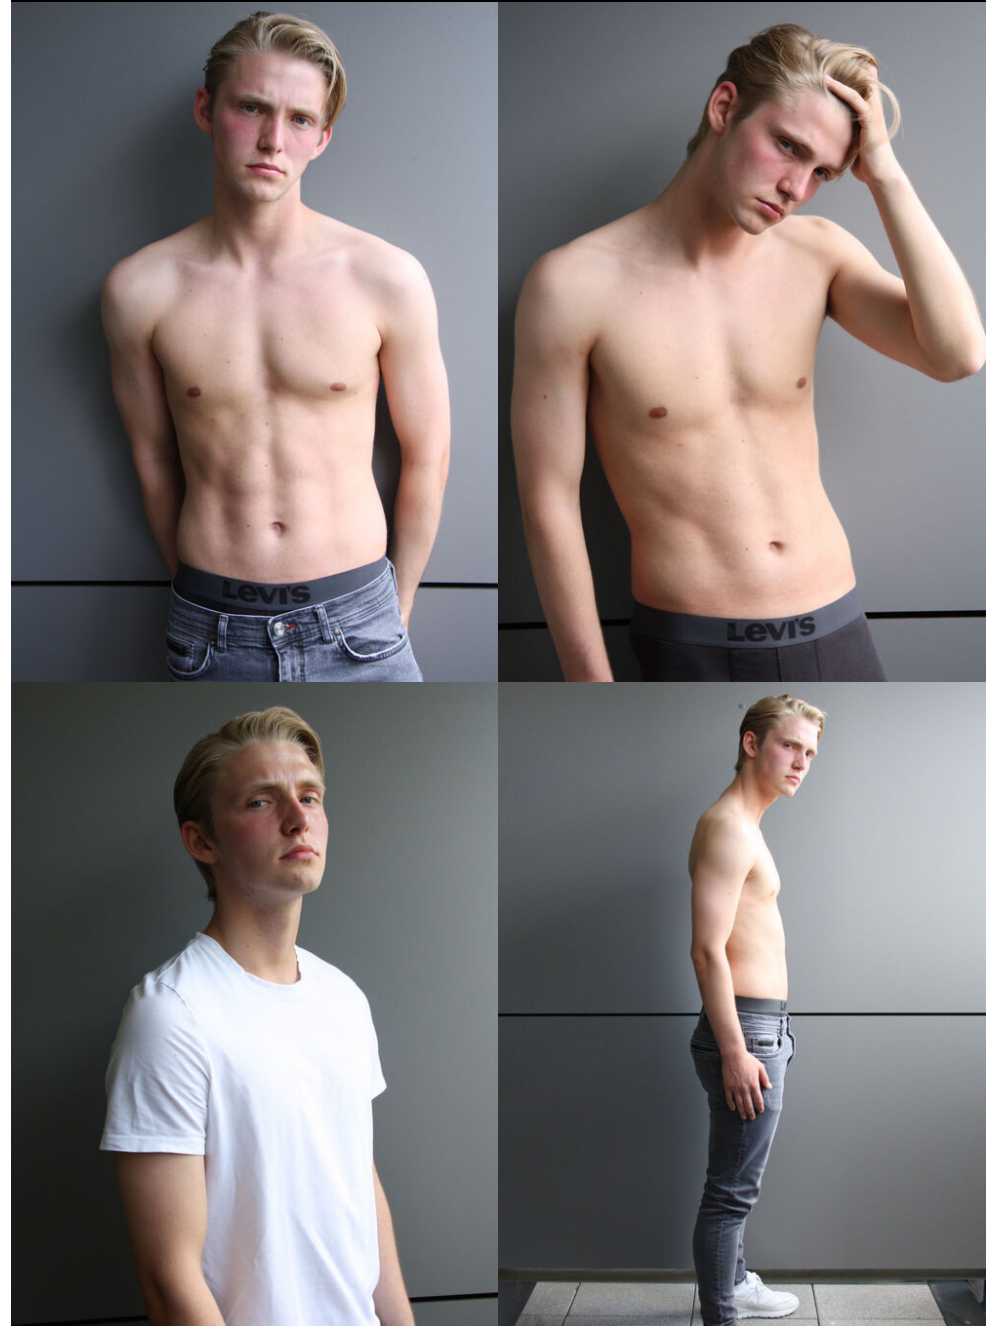

tune models

mail@tune-models.com

tune-models.com

+ 49 171 990 94 32

#tunefamily