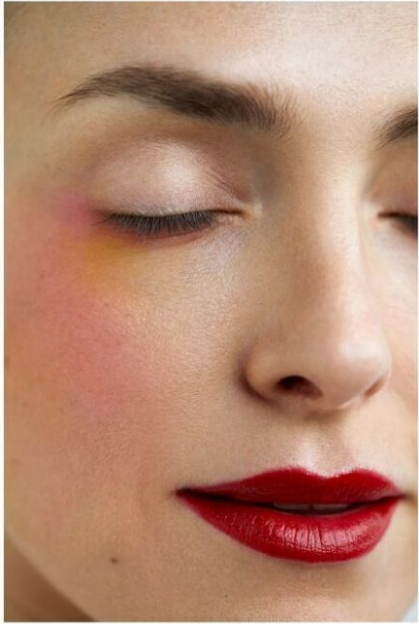

tiffany winteler

tune models

mail@tune-models.com

tune-models.com

+ 49 171 990 94 32

#tunefamily