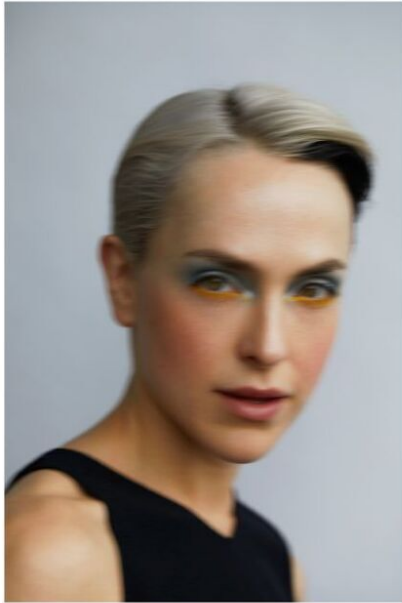

TM
tune MODELS

tiffany winteler

tune models

mail@tune-models.com

+ 49 171 990 94 32

tune-models.com

#tunefamily