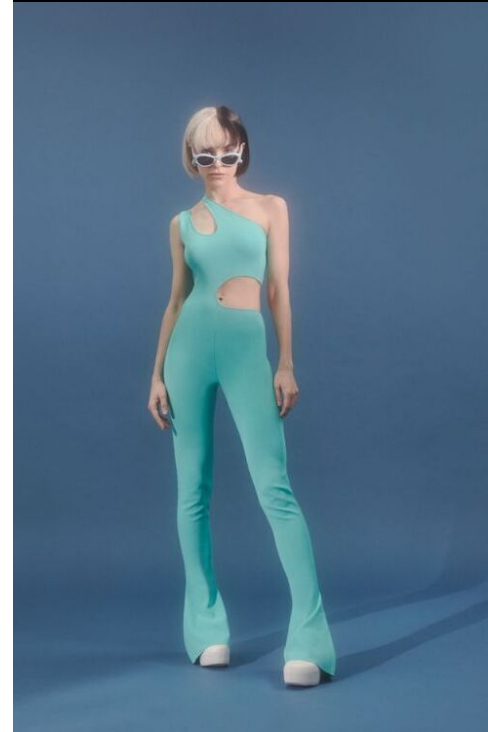

mail@tune-models.com

tune-models.com

+ 49 171 990 94 32

#tunefamily

ELLE beauty

tiffany winteler

tune models

mail@tune-models.com