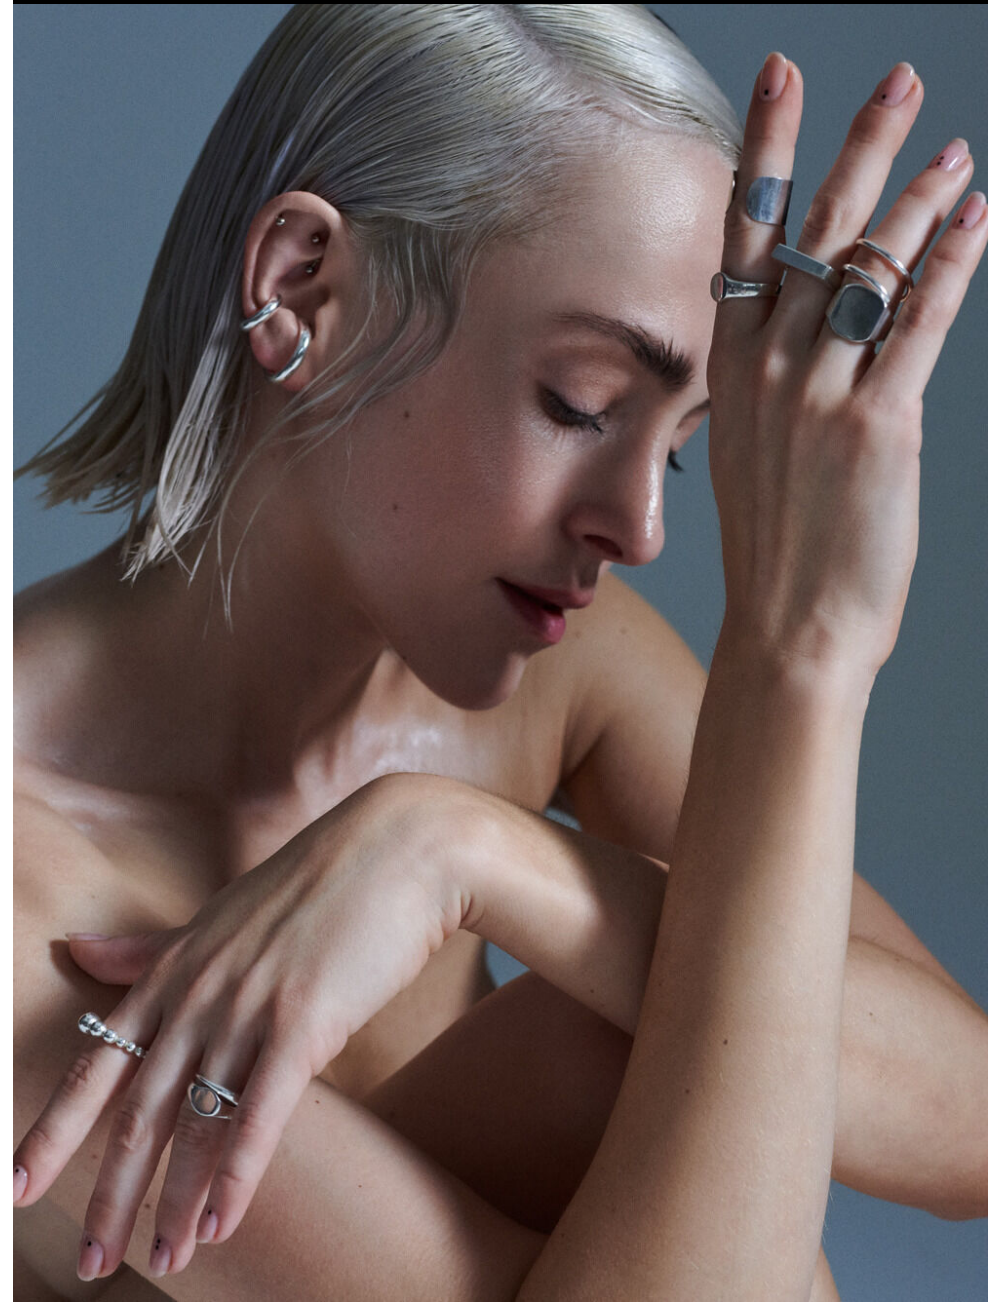

tune models

mail@tune-models.com

tune-models.com

+ 49 171 990 94 32

#tunefamily