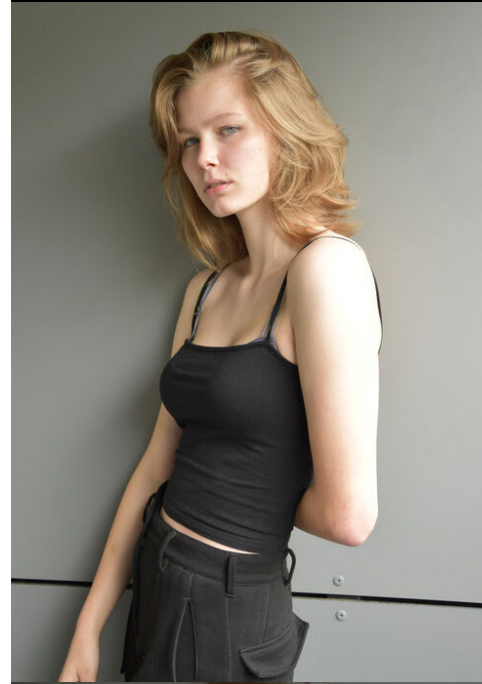

tune models

mail@tune-models.com

tune-models.com

+ 49 171 990 94 32

#tunefamily