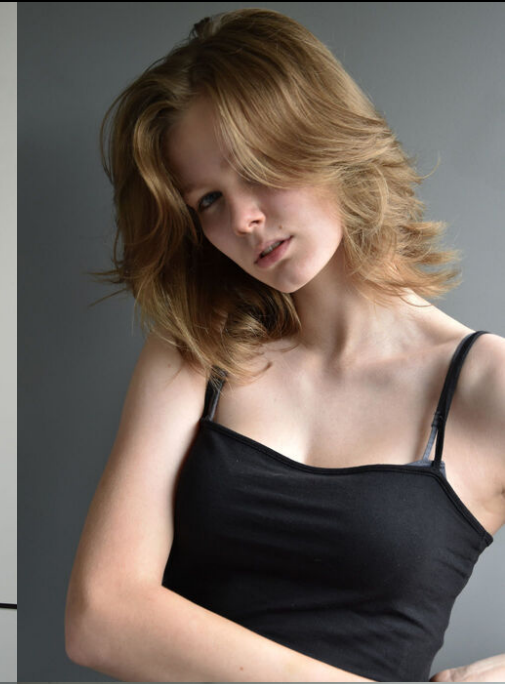

tune models

mail@tune-models.com

tune-models.com

+ 49 171 990 94 32

#tunefamily