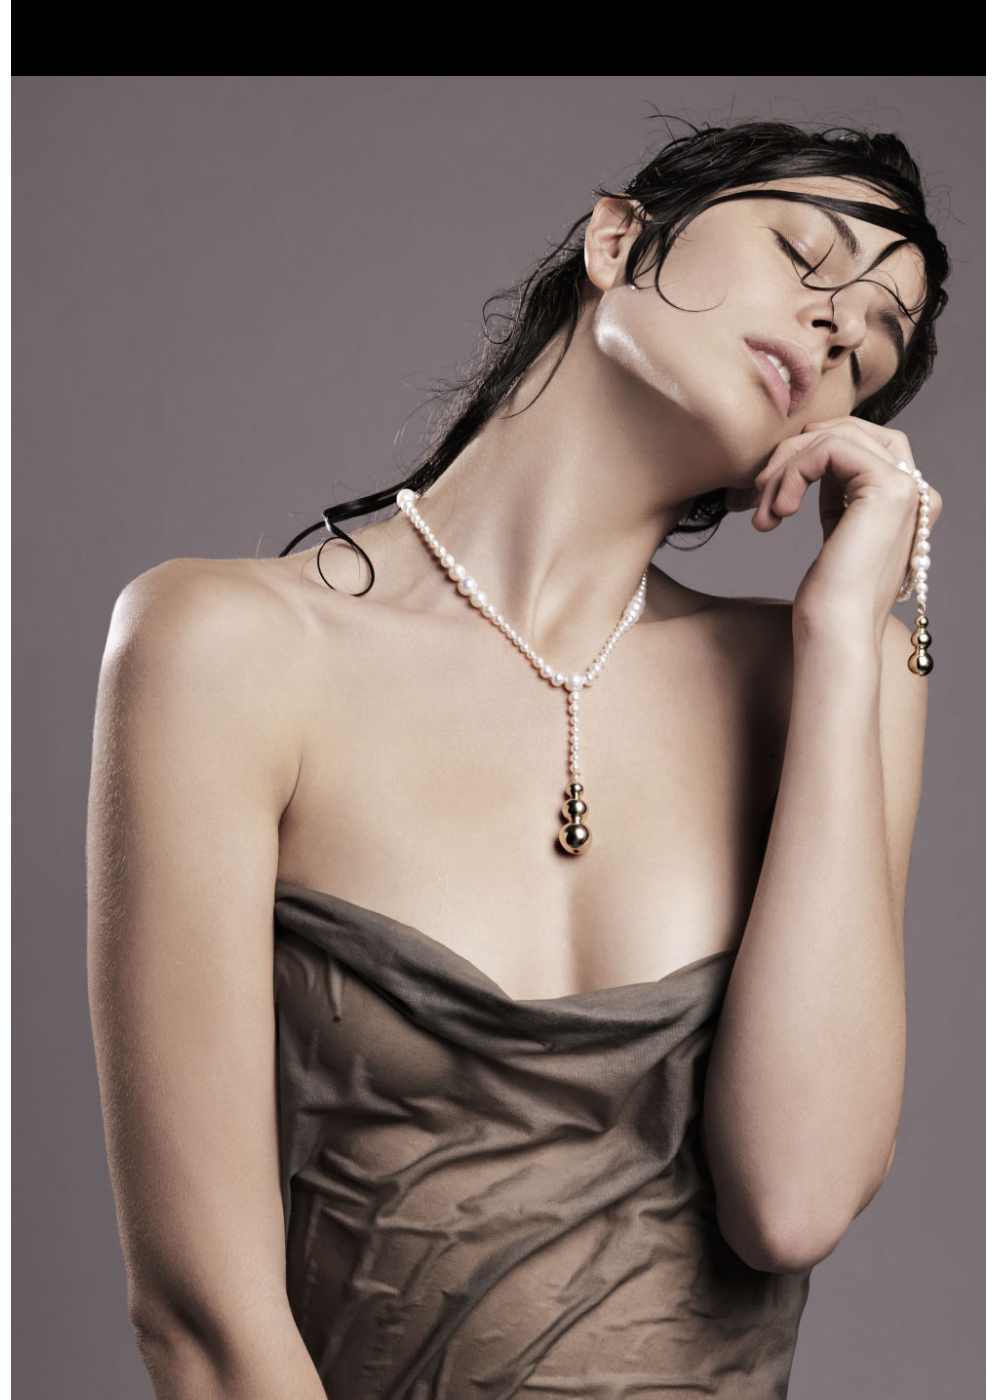

tune models

+ 49 171 990 94 32

mail@tune-models.com

tune-models.com

#tunefamily