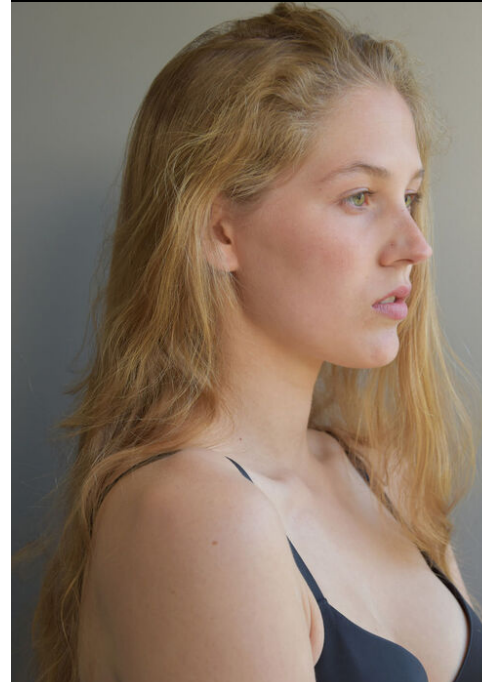

tune models

mail@tune-models.com

tune-models.com

+ 49 171 990 94 32

#tunefamily