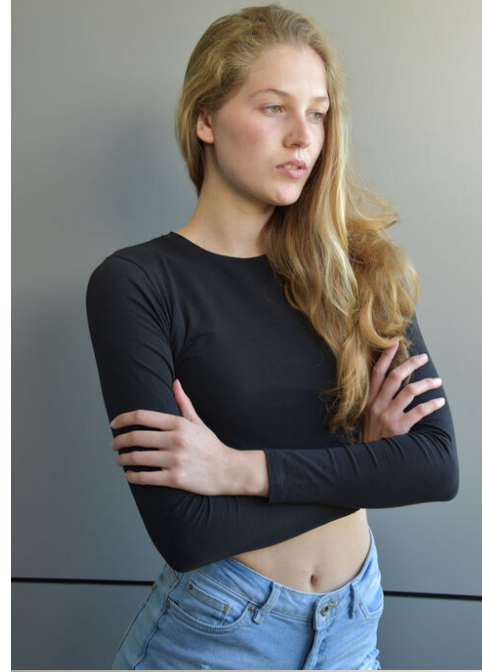

tune models

mail@tune-models.com

tune-models.com

+ 49 171 990 94 32

#tunefamily