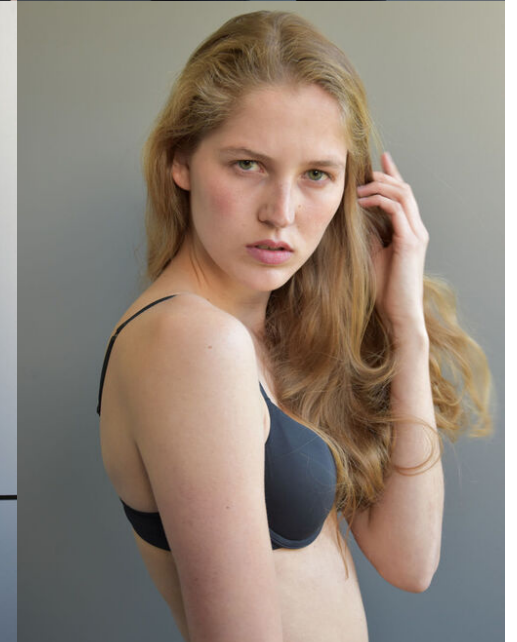

tune models

mail@tune-models.com

tune-models.com

+ 49 171 990 94 32

#tunefamily