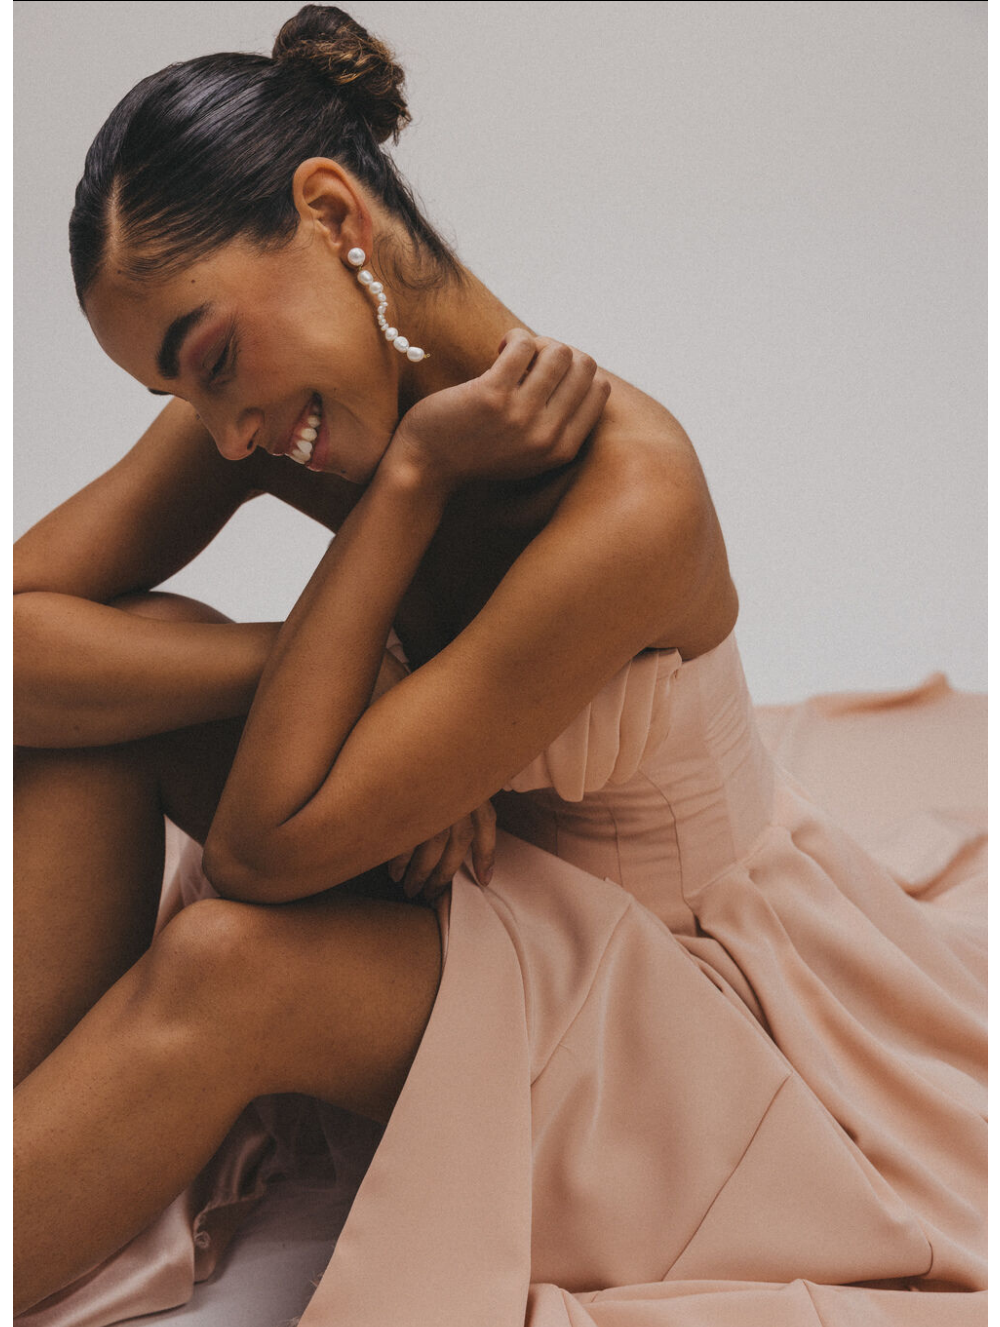

tune models

mail@tune-models.com

tune-models.com

+ 49 171 990 94 32

#tunefamily